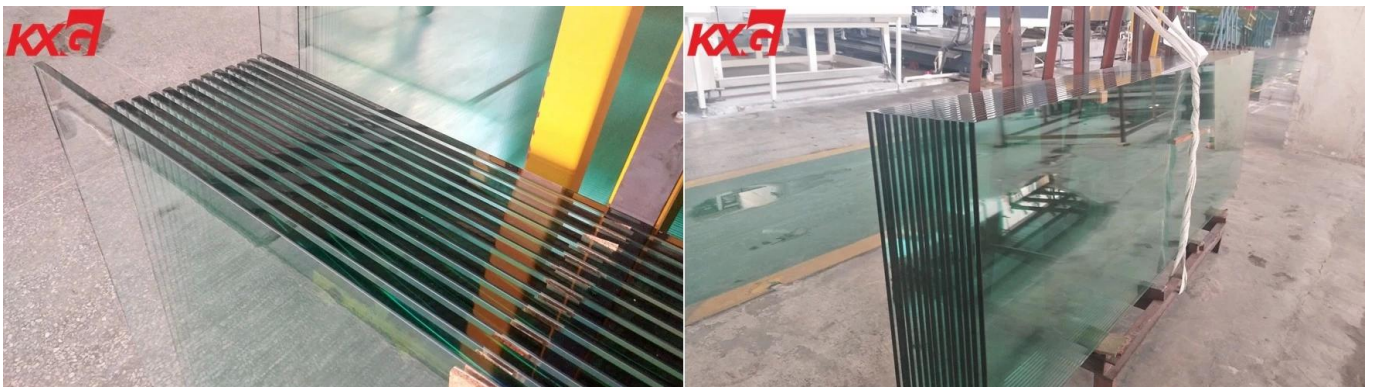

# 15mm safety clear toughened glass prices- good quality tempered glass produce by professional building glass factory

## About 15mm Toughened Tempered Glass

[Kunxing glass factory](#) produce a lot Toughened glass, also name Tempered Glass is fabricated by heating annealed glass to over 600°C and cooling it rapidly, which locks the outer surfaces of the glass in a state of high compression, and the core or center of the glass in compensating tension. It is a safety glass which is used when strength, thermal resistance and safety are important considerations.

## 15mm clear tempered glass Characteristic