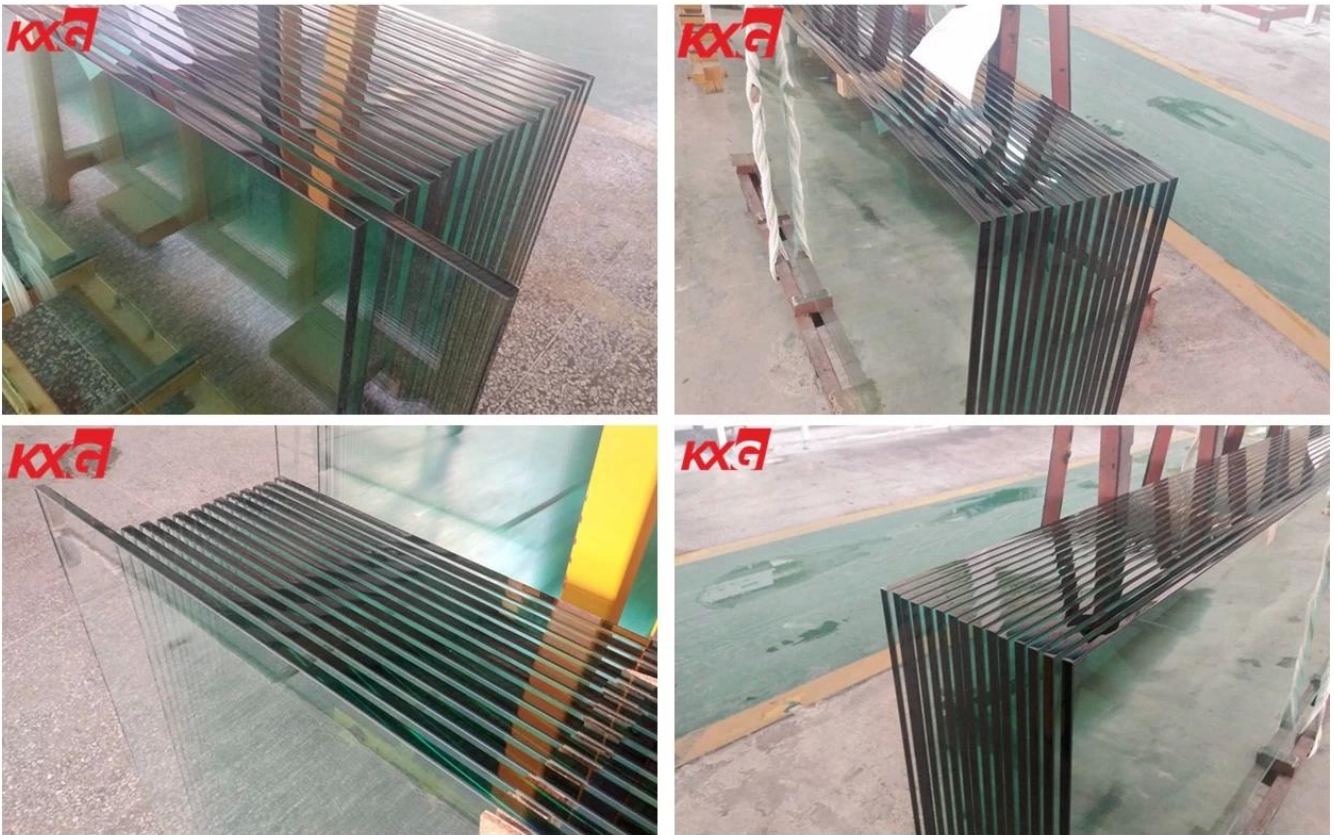

The tempered glass is capable of withstanding a temperature change of 250 to 320°C while normal annealed glass can only bear 20 to 100°C.

Edge work

Any edges could be done perfectly on 15mm safety toughened glass, like flat polished edge (T edge), pencil edge (C edge), beveled edge, ogee edge, matt edge, corner round edge.

Shapes

Except rectangle 15mm safety toughened glass, kunxuing Glass also could do shape [15mm extra clear toughened glass](#), like round , Trapezoid, parallel, etc.

15mm clear tempered glass Application

- Glass Balustrades
- Glass skylight
- Glass canopy
- [Shower Screens](#)
- Furniture like table tops
- Many Others.