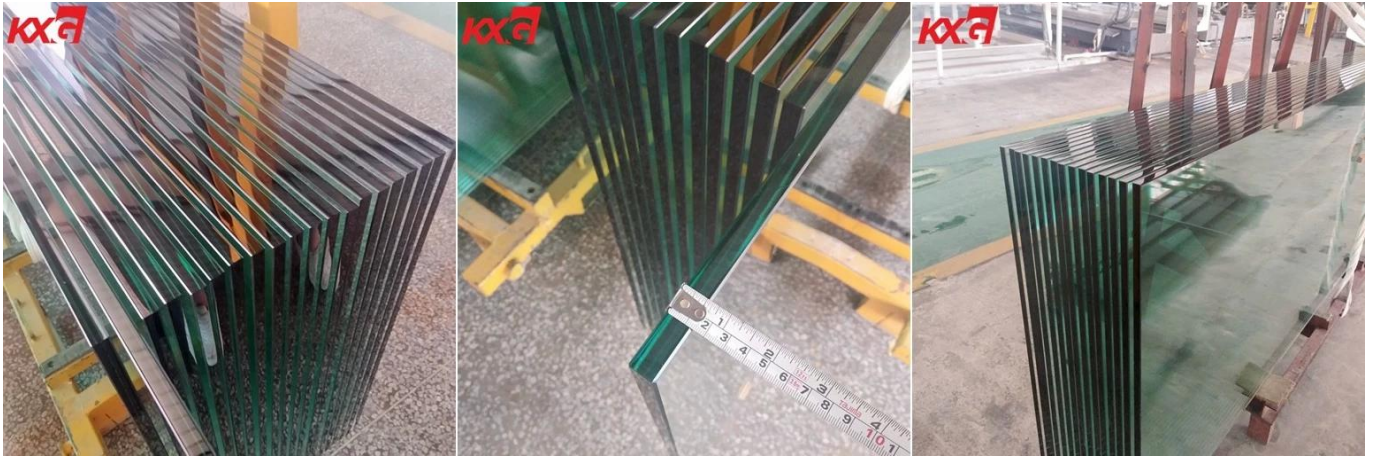

# 15mm safety clear toughened glass prices- good quality tempered glass produce by professional building glass factory

## About 15mm Toughened Tempered Glass

[Kunxing glass factory](#) produce a lot Toughened glass, also name Tempered Glass is fabricated by heating annealed glass to over 600°C and cooling it rapidly, which locks the outer surfaces of the glass in a state of high compression, and the core or center of the glass in compensating tension. It is a safety glass which is used when strength, thermal resistance and safety are important considerations.

## 15mm clear tempered glass Characteristic