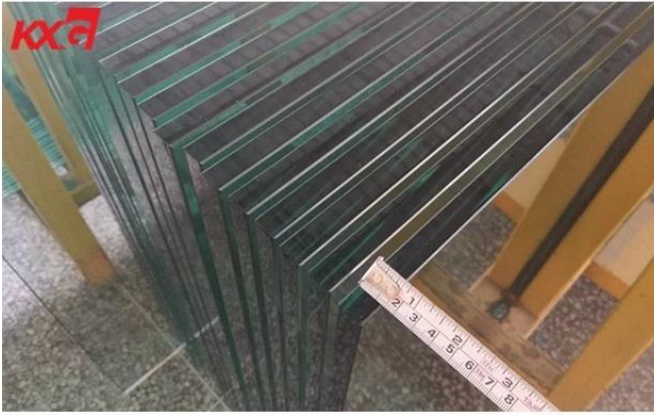

Other Choose

KXG building glass also produce 5mm clear tempered glass, 5mm extra clear tempered glass, 6mm clear tempered glass, 6mm extra clear tempered glass, 8mm clear tempered glass, 8mm extra clear tempered glass, 10mm clear tempered glass, 10mm extra clear tempered glass, 12mm clear tempered glass, 12mm extra clear tempered glass, 19mm clear tempered glass, [19mm extra clear tempered glass](#) ect.

15mm tempered toughened glass packing