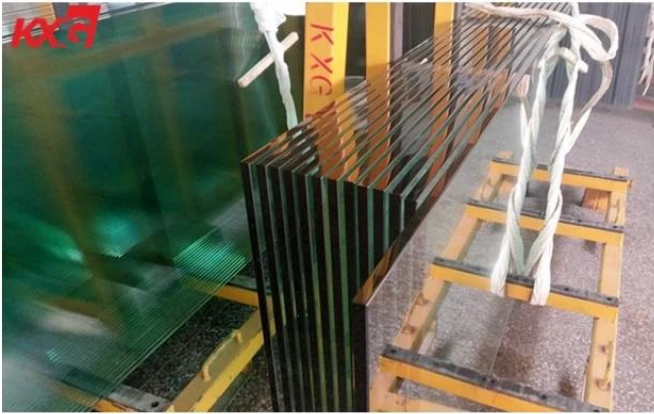

Other Choose

KXG building glass also produce 5mm clear tempered glass, 5mm extra clear tempered glass, 6mm clear tempered glass, 6mm extra clear tempered glass, 8mm clear tempered glass, 8mm extra clear tempered glass, 10mm clear tempered glass, 10mm extra clear tempered glass, 12mm clear tempered glass, 12mm extra clear tempered glass, 19mm clear tempered glass, [19mm extra clear tempered glass](#) ect.

15mm tempered toughened glass packing