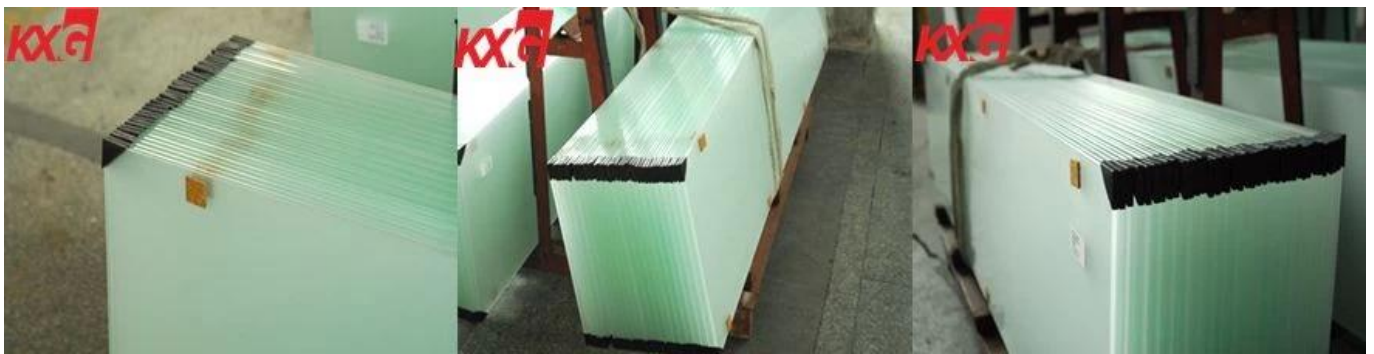

Factory price 8mm [Acid Etched frosted safety tempered glass](#), China frosted safety tempered glass factory

About 8mm Acid Etched tempered glass sheets

8mm Acid Etched tempered glass is also name 8mm frosted tempered glass, 8mm obscure tempered glass, 8mm opaque safety tempered glass. It's produced by cut to size 8mm Acid Etched float glass, through a furnace that heats it well above its transition temperature of 700°C. The glass is then rapidly cooled and then coming into being. As a decorative safety tempered glass, it keeps sunlight come into interior and maintain privacy.

Specification

- 1.Thickness: 8mm
- 2.Size: Max size: 3300*4800mm, Min size:300*300mm
- 3.Color: clear, ultra clear, gray, green, blue, bronze, black etc.
- 4.Edge work: flat polished edge, pencil edge, beveled edge, corner round edge etc.
- 5.Holes: the diameter of the glass hole must be bigger than the thickness of the glass. Available for any customized screw fittings.
- 6.Cutout: it's available for any customized size according to requirement.
- 7.Corner: safety corner can protect the glass damaged from corners when impact force happen.

What's the advantage of 8mm non-fingerprint tempered glass?

[8mm obscure tempered glass](#) is made of hydrofluoric acid and other chemical drugs on the glass surface for a special processing, so that the original glass reflective surface into a matte non-reflective surface. The principle is to use double-sided or single-sided through a special processing. Compared with ordinary glass, it has a lower reflectivity. The reflectivity of the light is reduced from 8% to less than 1%. To create a clear and transparent visual effects with technology. In this way, viewers can experience better sensory vision.