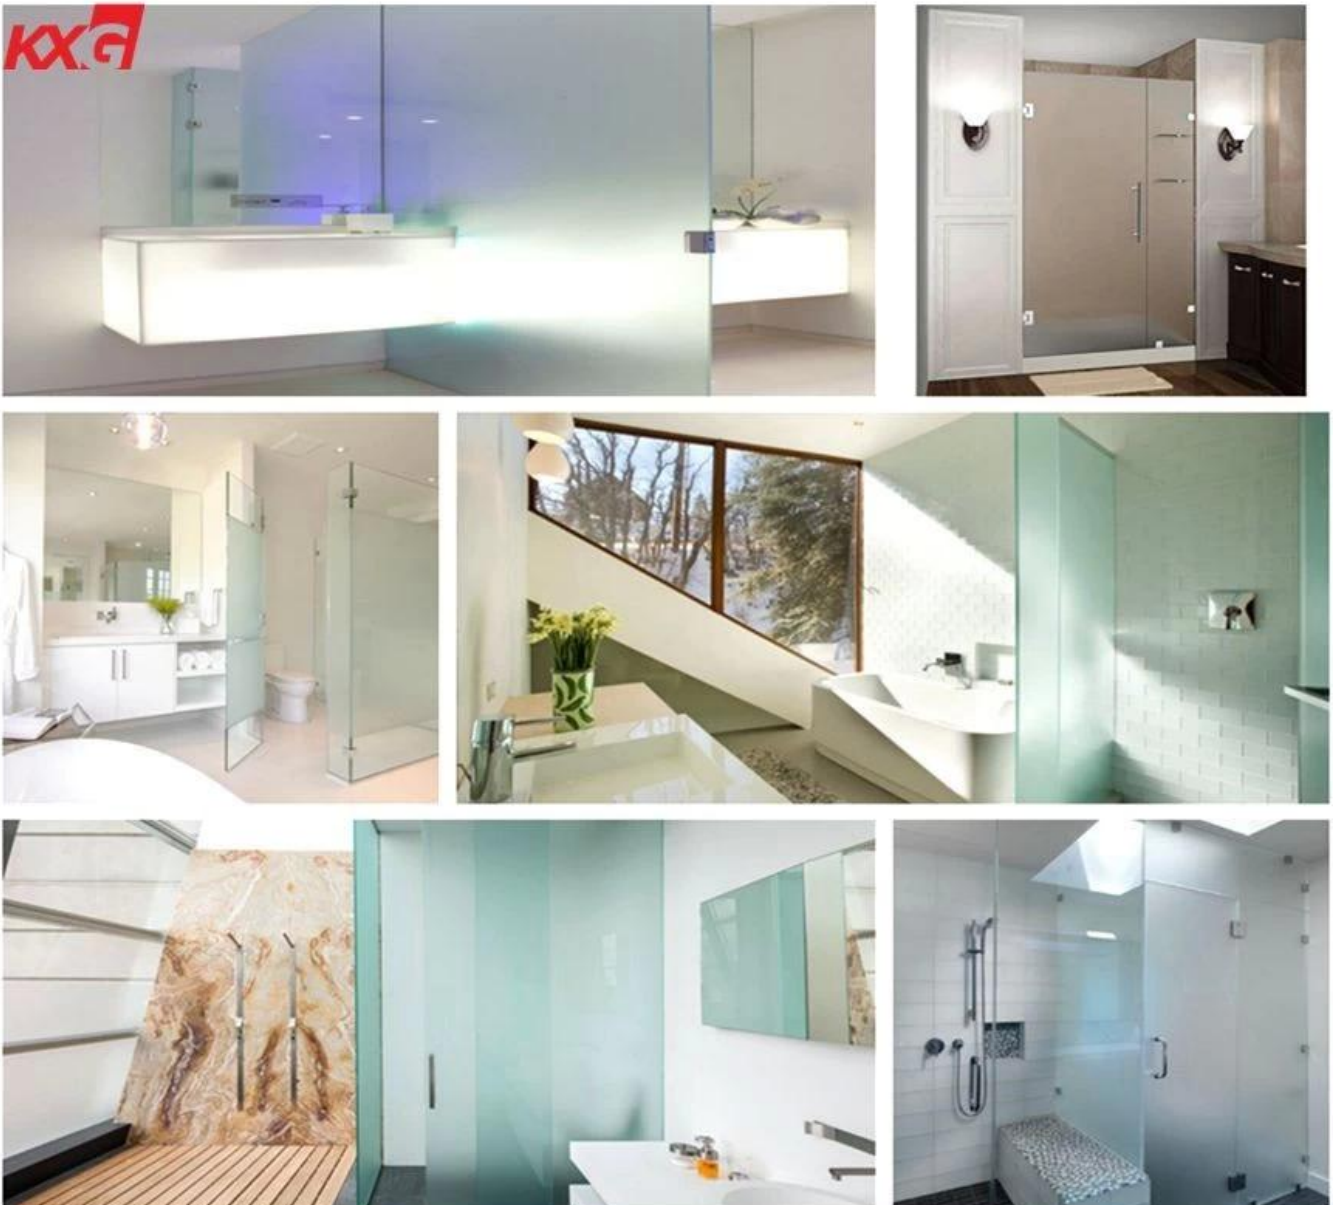

Factory price 8mm [Acid Etched frosted safety tempered glass](#), China frosted safety tempered glass factory

About 8mm Acid Etched tempered glass sheets

8mm Acid Etched tempered glass is also name 8mm frosted tempered glass, 8mm obscure tempered glass, 8mm opaque safety tempered glass. It's produced by cut to size 8mm Acid Etched float glass, through a furnace that heats it well above its transition temperature of 700°C. The glass is then rapidly cooled and then coming into being. As a decorative safety tempered glass, it keeps sunlight come into interior and maintain privacy.

Specification

- 1.Thickness: 8mm
- 2.Size: Max size: 3300*4800mm, Min size:300*300mm
- 3.Color: clear, ultra clear, gray, green, blue, bronze, black etc.
- 4.Edge work: flat polished edge, pencil edge, beveled edge, corner round edge etc.
- 5.Holes: the diameter of the glass hole must be bigger than the thickness of the glass. Available for any customized screw fittings.
- 6.Cutout: it's available for any customized size according to requirement.
- 7.Corner: safety corner can protect the glass damaged from corners when impact force happen.

Usage of 8mm frosted tempered glass

As a kind of safety building glass material, and due to its characteristic of easy to learning, allowing the right transparency while keeping privacy, 5 times stronger than ordinary float glass, It's widely used as [windows and doors](#) glass, shower enclosure glass, [partition wall glass](#), safety railing glass, table top glass etc.