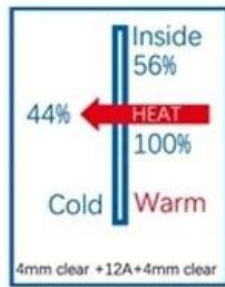

# Multiple combinations

Standard 4mm glass offers little resistance to heat loss  
U-Value 5.9 (insulation)

Insulated glass unit reduce heat loss by up to 56%  
U-Value 2.7 (insulation)

Standard 4mm clear glass offers little resistance to heat gain  
SHGC 0.84 (solar impact)