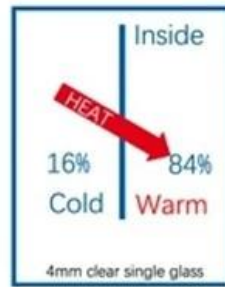

# Multiple combinations

Standard 4mm glass offers little resistance to heat loss  
U-Value 5.9 (insulation)

Insulated glass unit reduce heat loss by up to 56%  
U-Value 2.7 (insulation)

Standard 4mm clear glass offers little resistance to heat gain  
SHGC 0.84 (solar impact)