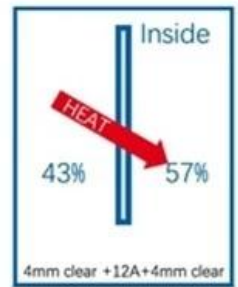

# Multiple combinations

Standard 4mm glass offers little resistance to heat loss  
U-Value 5.9 (insulation)

Insulated glass unit reduce heat loss by up to 56%  
U-Value 2.7 (insulation)

Standard 4mm clear glass offers little resistance to heat gain  
SHGC 0.84 (solar impact)