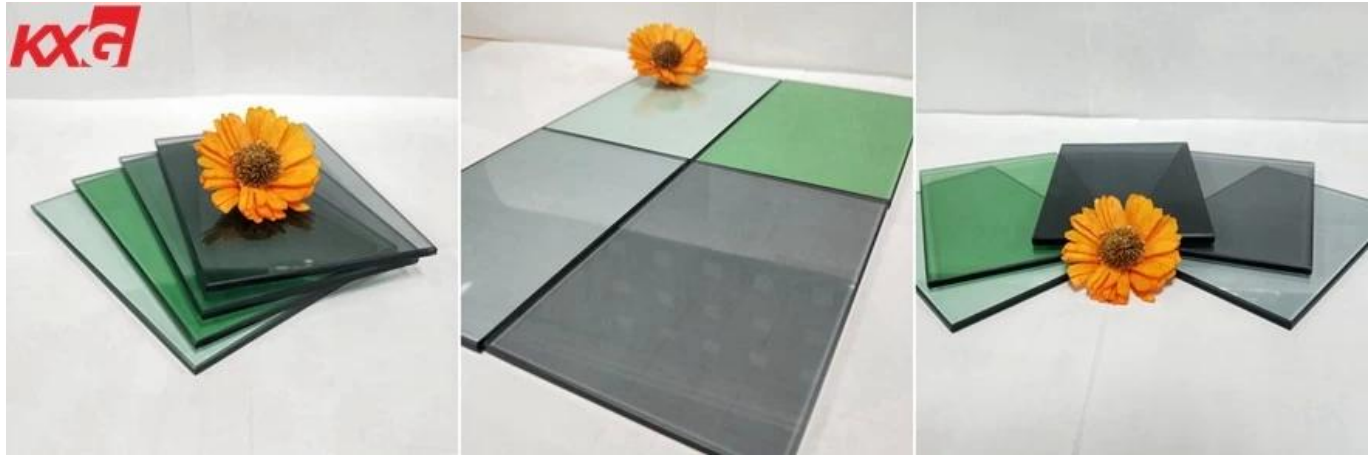

4.6 4.6 5 5 1 5.5 1 6 1 8 1

KXG 4 mm 4.6 mm 5 mm 5.5 mm 6 mm 8 mm

- 1) 2) 3) 4) 5) glazed

(), (), (), ()

□□□ □□□□: □□□□ □□□, □□□□□□ □□□ (□□□□ □□□□), □□□□□□□□ □□□□

Glass Type	Visible Light	Visible Light Ref(%)	Sunlight Trans (%)	Sunlight Ref (%)	SC	Solar Energy Trans (%)
4mm Euro Grey	56.60	7.73	56.20	9.59	0.79	65.03
5mm Euro Grey	48.80	6.59	48.00	7.95	0.73	59.37
6mm Euro Grey	43.98	14.11	43.47	13.20	0.67	54.65
4mm Dark Grey	35.08	6.39	42.45	8.46	0.49	55.12
5mm Dark Grey	27.15	6.12	34.48	7.78	0.62	49.38
6mm Dark Grey	21.33	5.62	28.79	7.04	0.56	45.35
4mm Pink Glass	77.67	9.00	77.63	11.65	0.37	80.40
5mm Pink Glass	74.75	8.78	74.75	11.02	0.90	78.42
6mm Pink Glass	69.88	8.35	70.62	10.40	0.88	75.52
4mm Dark Blue	50.21	6.74	58.17	9.03	0.75	66.63
5mm Dark Blue	42.87	6.71	52.22	8.56	0.70	62.34
6mm Dark Blue	37.21	6.47	46.78	8.11	0.66	58.42
4mm Ford Blue	66.11	8.63	62.80	10.15	0.78	69.78
5mm Ford Blue	62.12	8.12	59.14	9.34	0.76	67.28
6mm Ford Blue	56.98	7.99	53.94	9.14	0.71	63.47
4mm F-Green Glass	79.37	9.37	54.70	9.17	0.72	64.02
5mm F-Green Glass	75.21	8.86	47.40	8.19	0.66	58.86
6mm F-Green Glass	72.53	8.70	42.19	8.02	0.62	55.04