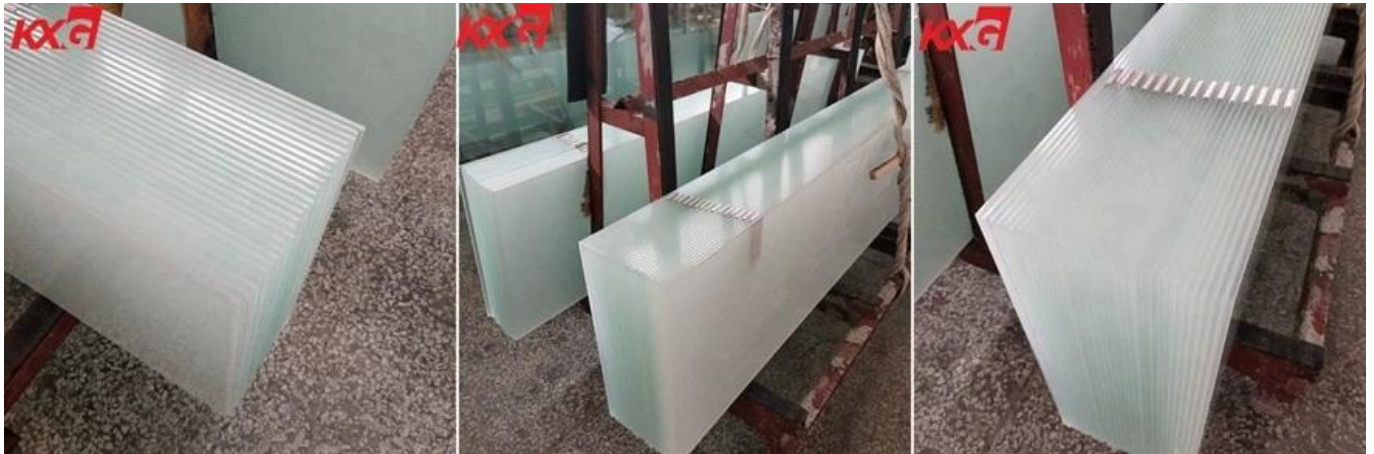

6 mm frosted etched

6 mm frosted etched glass panels, 6 mm 1 mm frosted etched glass panels, 6 mm 11 mm frosted etched glass panels, 6 mm 1 mm frosted etched glass panels, 6 mm 1 mm frosted etched glass panels, 6 mm 1 mm frosted etched glass panels, 6 mm 1 mm frosted etched glass panels, 6 mm 1 mm frosted etched glass panels, 6 mm 1 mm frosted etched glass panels, balustrade, 6 mm 1 mm frosted etched glass panels

6 mm tempered

- glass size: 3300 * 13000 mm, 6 mm tempered glass panels

- glass thickness: 6 mm 11 mm frosted etched glass panels, 6 mm 1 mm frosted etched glass panels, 6 mm 1 mm frosted etched glass panels

6 mm frosted glass:

6 mm frosted glass is used for various applications, including shower enclosures, glass doors, and partitions. It is available in various thicknesses, including 5 + 5 mm, 11 + 6 mm, and 12 mm. The glass is used for balustrade, skylight, and other architectural applications.