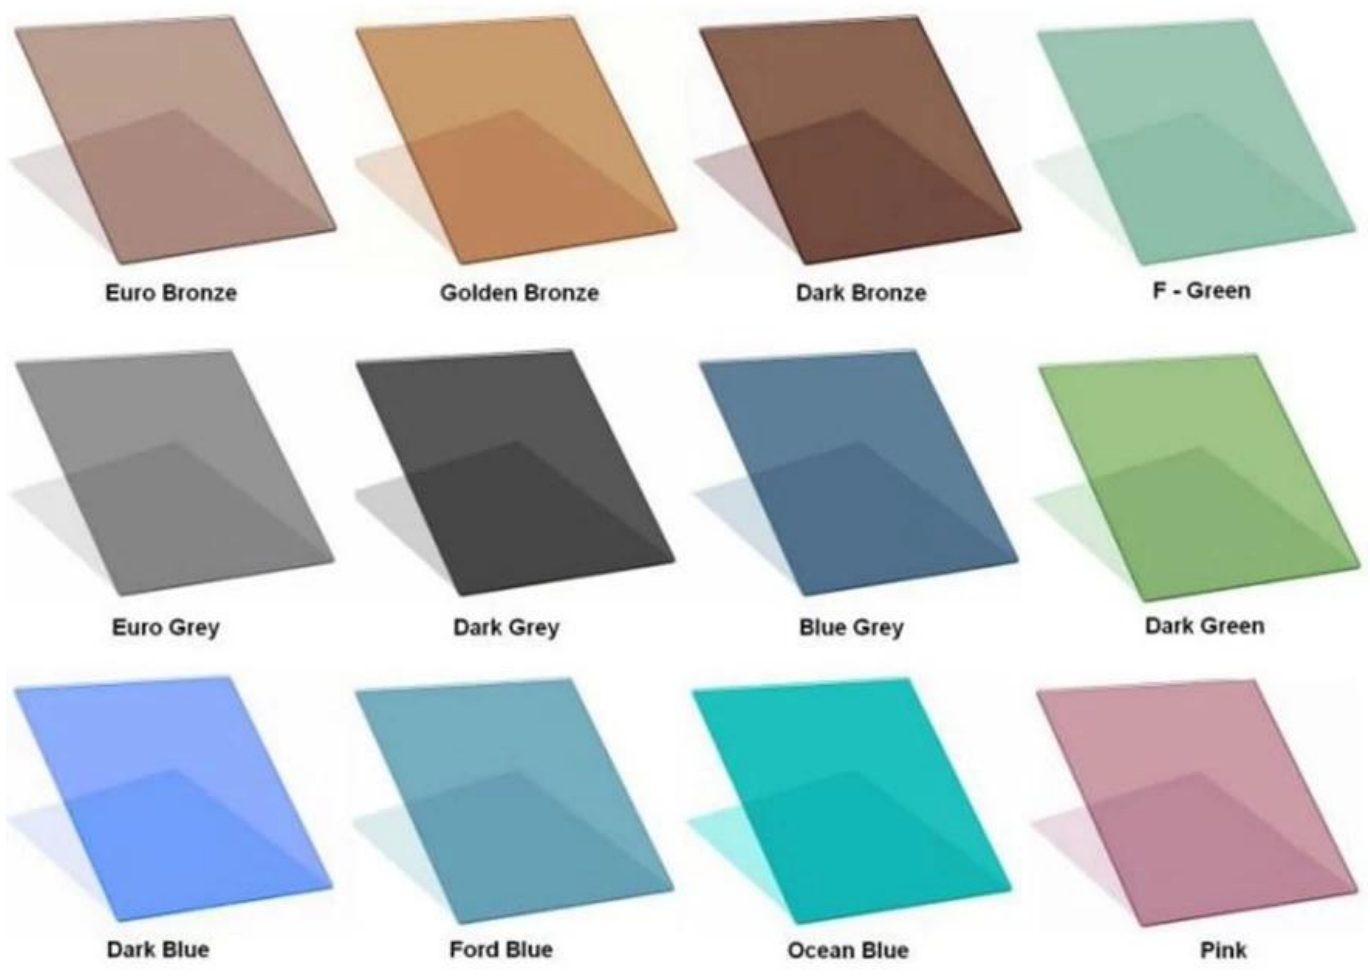

**8** **8**

**8**

..., -... 8

8mm 4-6 y 8 10

**8**

- 1. ... 80% ...
- ...

3. **Color Options:** Choose from a range of colors including Euro Bronze, Golden Bronze, Dark Bronze, F - Green, Euro Grey, Dark Grey, Blue Grey, Dark Green, Dark Blue, Ford Blue, Ocean Blue, and Pink.

**Envelope Sizes:**

- 1. **Envelope Sizes:** 3, 4, 5, 5.5, 6, 8
- 2. **Envelope Colors:** Euro Bronze, Golden Bronze, Dark Bronze, Euro Grey, Dark Grey, Blue Grey, Dark Green, Dark Blue, Ford Blue, Ocean Blue, Pink
- 3. **Envelope Sizes:** 2140x3300, 1650x2140, 1830x2440, 2250x3300, bespoke

**8 Envelope Colors:**

- 1. Euro Bronze, Golden Bronze, Dark Bronze
- 2. Euro Grey, Dark Grey, Blue Grey, Dark Green, Dark Blue, Ford Blue, Ocean Blue, Pink