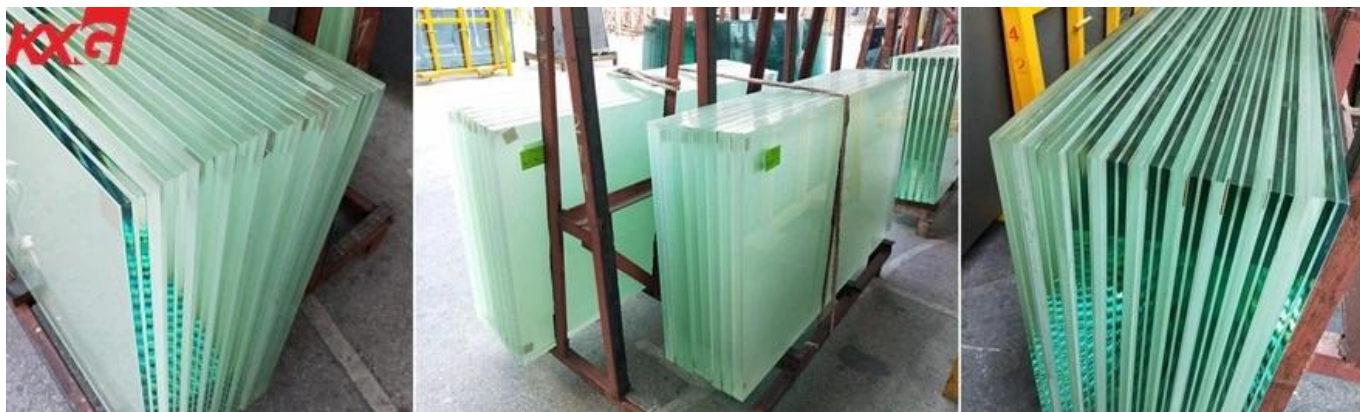

KKG 17.52 mm frosted tempered KKG tempered KKG KKG

17.52 mm 2 8 mm toughened PVB 1.52 mm 8 mm 0.38 mm PVB 1.14 mm PVB