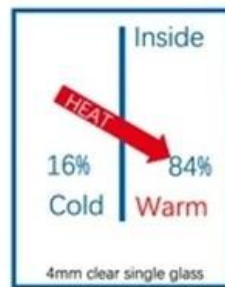

Multiple combinations

Standard 4mm glass offers little resistance to heat loss
U-Value 5.9 (insulation)

Insulated glass unit reduce heat loss by up to 56%
U-Value 2.7 (insulation)

Standard 4mm clear glass offers little resistance to heat gain
SHGC 0.84 (solar impact)