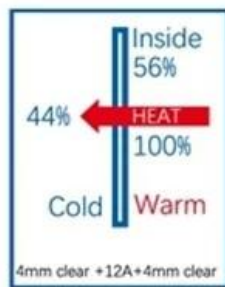

Multiple combinations

Standard 4mm glass offers little resistance to heat loss
U-Value 5.9 (insulation)

Insulated glass unit reduce heat loss by up to 56%
U-Value 2.7 (insulation)

Standard 4mm clear glass offers little resistance to heat gain
SHGC 0.84 (solar impact)