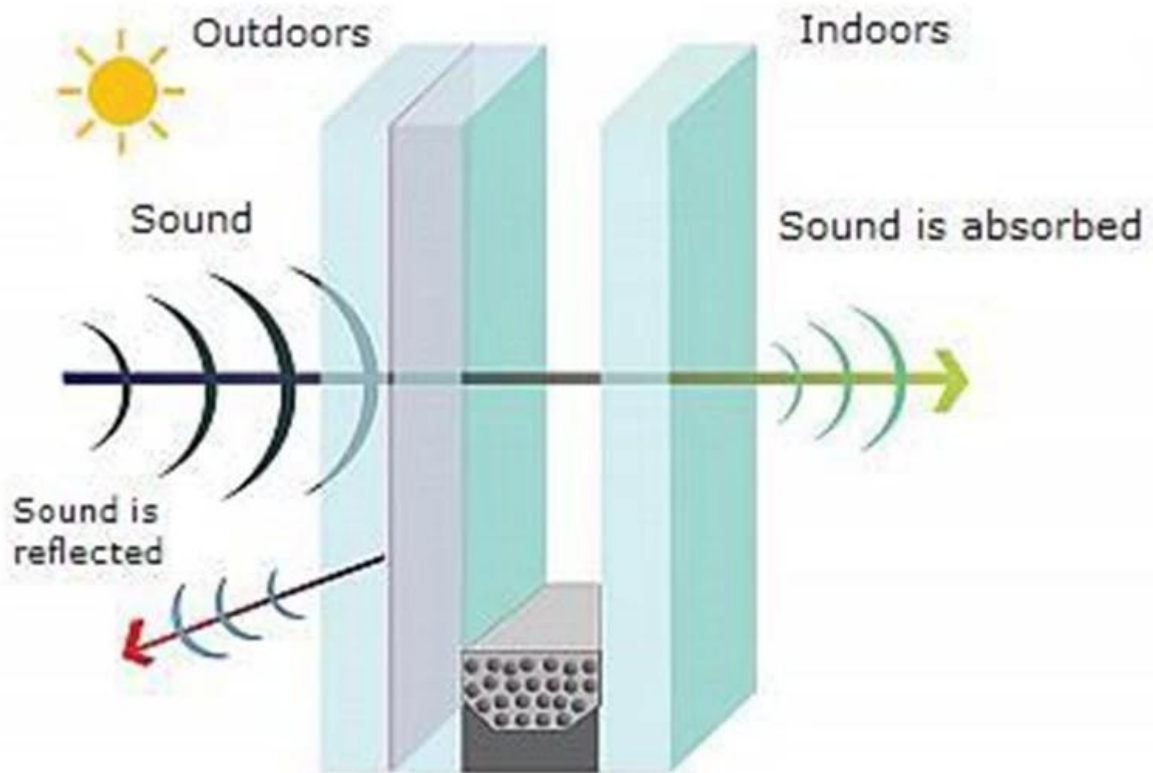

3.Sound Proof

Insulated glass has good sound proof function, can reduce noise by more than 30 dB;

6mm+12A+6mm Clear Tempered Insulated Glass Application

- Exterior UPVC Windows and doors;
- Outside Facades and curtain walls;
- Interior partition and Freezer;
- Skylight and Greenhouse
- Many others.

6mm+12A+6mm clear toughened double glazing glass warehouse