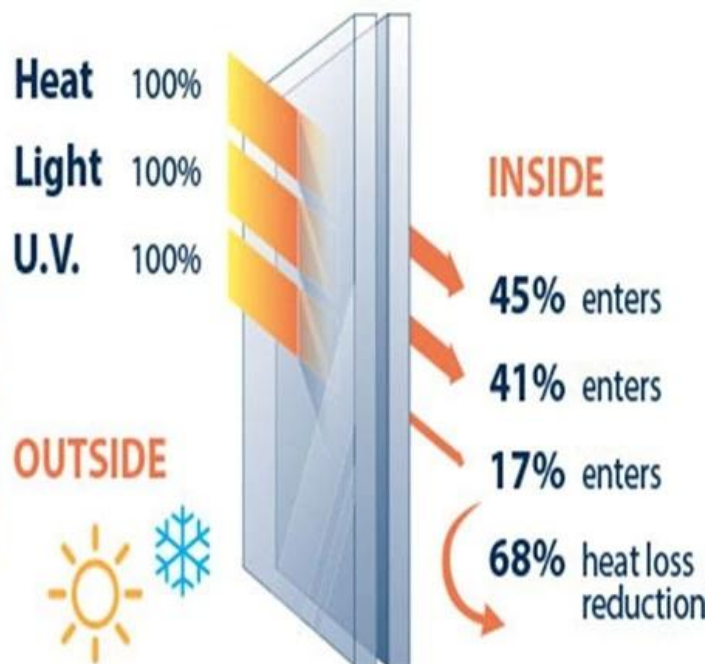

### **About 6mm+12A+6mm Clear Tempered Insulated Glass (Double or Triple Glazing Glass)**

6mm+12A+6mm clear tempered insulated glass unit consists of two panels 6mm clear tempered glass separated by an aluminum spacer and sealed together at the edge. The insulating airspace is filled with dry air or a noble gas, such as argon or krypton inside to slow the heat exchange and reduce noise levels. The aluminum spacer is filled with desiccant to ensure removal of any moisture in the air. The IGU is designed to keep homes warmer in the winter and cooler in the summer.

### A Solution for Solving the Solar Heat Gain Coefficient Dilemma

The solar heat gain coefficient (SHGC) is a number that represents the fraction of solar radiation admitted through a window, both transmitted and absorbed, and subsequently released inward. The lower a window's solar heat gain coefficient, the less solar heat it transmits, which therefore leads to greater shading ability. Climates that rely heavily on air conditioning will benefit from a window product that displays a lower SHGC. As shown, the Solarban 60 unit will outperform the standard clear unit by as much as 49%.

### Summer Solar Heat

Standard clear unit  
Conventional aluminum spacer  
Air Fill  
SHGC - 0.75

Solarban 60 unit  
Intercept spacer  
Argon Gas Fill  
SHGC - 0.38

### 1. Optical Performance

The 6mm+12A+6mm clear insulated glass systems has very high visible light transmittance, and low visible light reflectance;