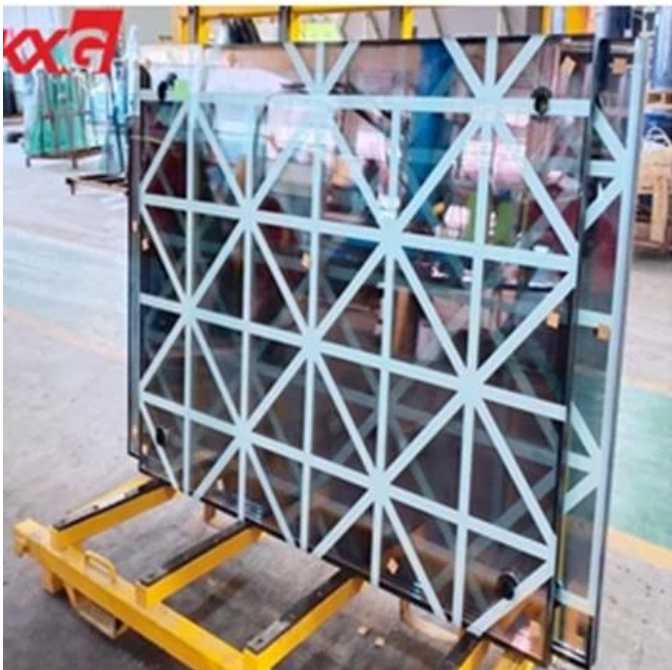

What kind of skylight glass you can get from Kunxing Glass Factory?

We offer such roof glass as :flat and curved tempered laminated glass roof , tempered laminated insulated glass skylight , [Low E insulated glass window](#) skylight, tinted tempered laminated glass canopy, toughened laminated skylight glass etc.

8mm clear silk screen printing tempered glass+12A+8mm gray reflective tempered glass Kuwait Project of Skylight