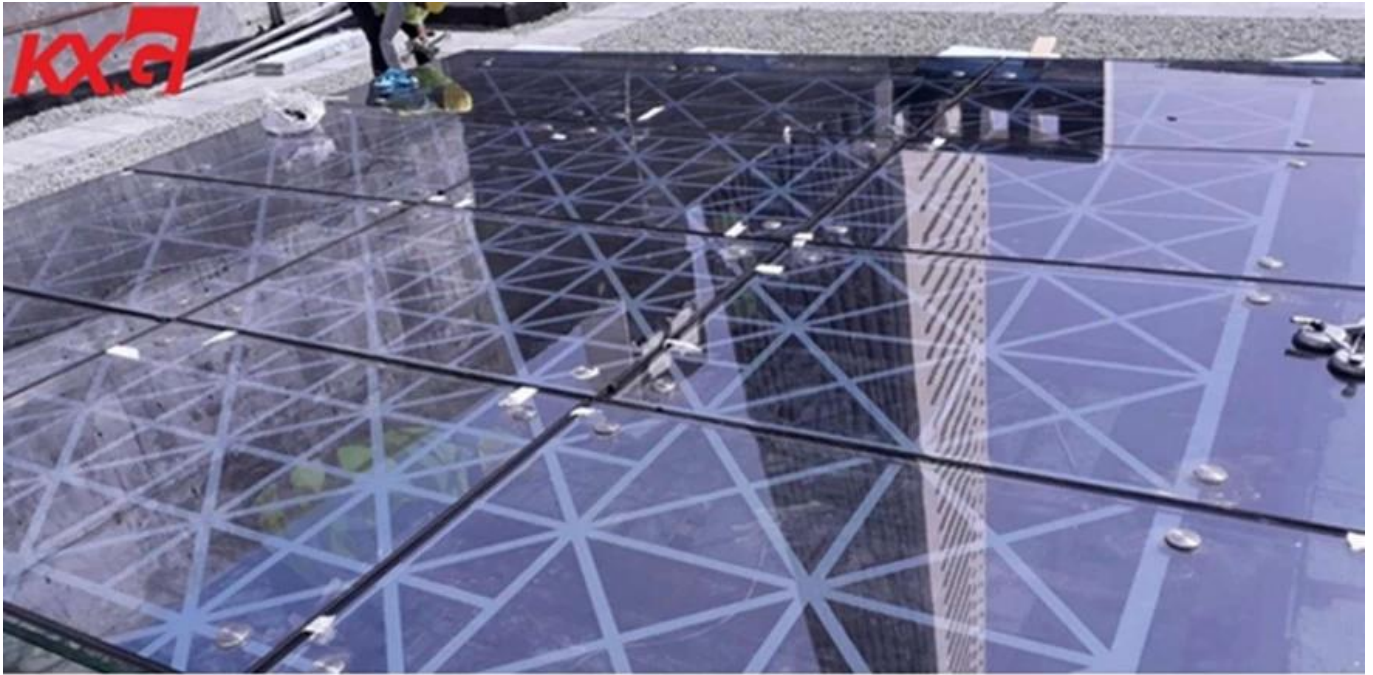

## 8mm+12A+8mm gray reflective silk screen printing tempered insulated glass, 8mm+12A+8mm gray reflective heat proof energy saving double glazing glass for skylight

### About 8mm clear silk screen printing tempered glass+12A+8mm gray reflective tempered glass

This type double glazing glass consists of two pieces glass of [8mm clear silk screen printing toughened glass](#) and 8mm gray reflective tempered glass. The different pieces of glass are isolated through aluminum tubes whose insides are filled with desiccant. The air space is inflated with dry air or inert gas and sealed with butyl rubber, polysulphide sealed, or structural adhesive to form glass with dry space.

### 8mm+12A+8mm gray reflective silk screen printing toughened double glazing glass skylight

skylight glass also named roof glass, sunroof glass and canopy glass etc. Glass roof as a new popular building material whatever in residence or commercial. [Using the glass for skylight](#) in one hand, it makes the light come through the indoors fully, on the other hand, compare with concrete, glass material is less weight and makes the building more attractive.

### **What's the advantage of skylight glass?**

1. Creating a light well by using glass in the roof is a popular way of introducing light to central areas of a building.
2. Glass cladding in building fulfill functional requirement of lighting, heat retention and energy saving.
3. Use of glass in construction work adds beauty to the building. Glass is an excellent material for thermal insulation, water proofing and energy conservation.
4. Glass is bad conductor of heat; it saves energy in air conditioning of building.