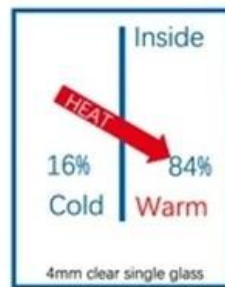

Hermetically double sealed

Sufficient thickness $\geq 9\text{mm}$

Neat sealant work

Aluminum sapcer bar
Warm edge space bar
Stainless steel space bar

Multiple combinations

Standard 4mm glass offers little resistance to heat loss
 U-Value 5.9 (insulation)

Insulated glass unit reduce heat loss by up to 56%
 U-Value 2.7 (insulation)

Standard 4mm clear glass offers little resistance to heat gain
 SHGC 0.84 (solar impact)

Insulated glass unit using tinted glass can reduce heat gain by 27% (solar impact)