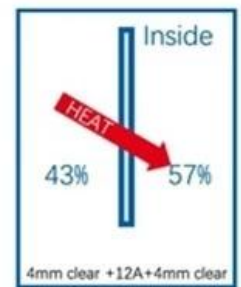

Hermetically double sealed

Sufficient thickness $\geq 9\text{mm}$

Neat sealant work

Aluminum sapcer bar
Warm edge space bar
Stainless steel space bar

Multiple combinations

Standard 4mm glass offers little resistance to heat loss
 U-Value 5.9 (insulation)

Insulated glass unit reduce heat loss by up to 56%
 U-Value 2.7 (insulation)

Standard 4mm clear glass offers little resistance to heat gain
 SHGC 0.84 (solar impact)

Insulated glass unit using tinted glass can reduce heat gain by 27% (solar impact)