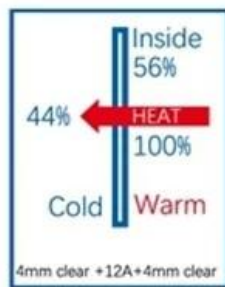

Hermetically double sealed

Sufficient thickness $\geq 9\text{mm}$

Neat sealant work

Aluminum sapcer bar
Warm edge space bar
Stainless steel space bar

Multiple combinations

Standard 4mm glass offers little resistance to heat loss
 U-Value 5.9 (insulation)