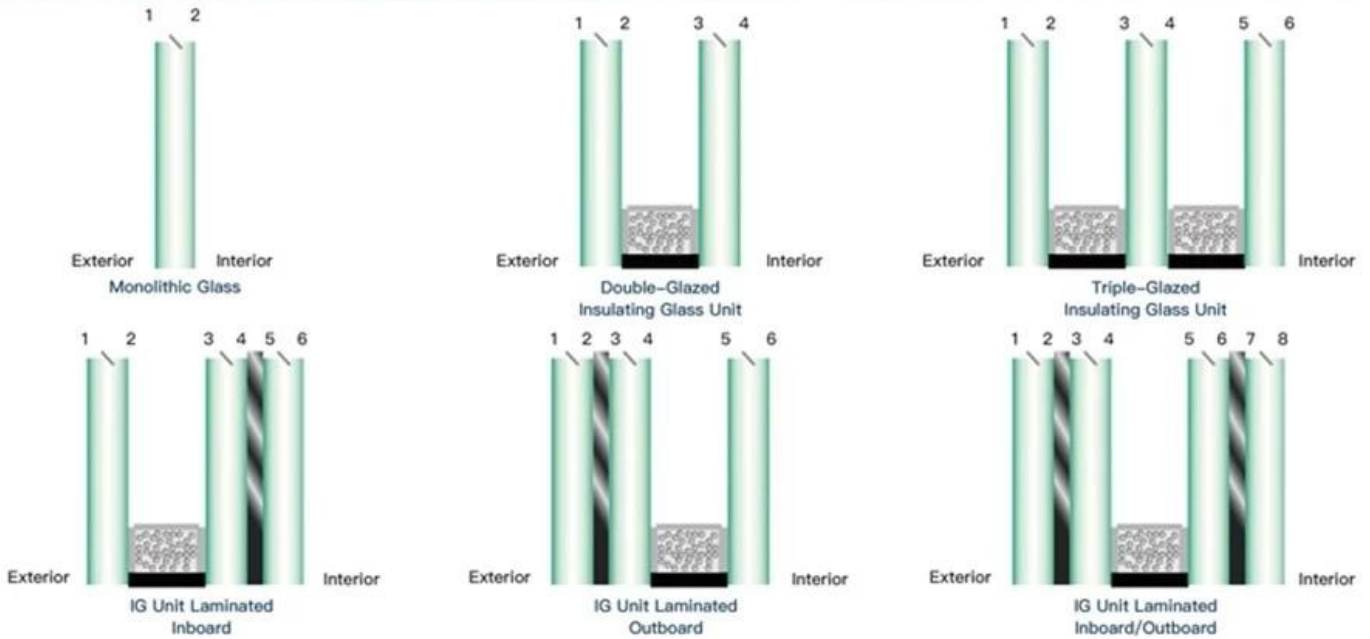

Building glass factory high quality flat and curved structural facade insulated curtain wall glass

What is the whole-glass curtain wall?

The whole-glass curtain wall is a fully transparent, full-view glass curtain wall. Using the transparency of glass, for pursuit of the circulation and integration of the space inside and outside the building, helps people to clearly see the entire structural system of the glass through the glass, making the structural system from the simple support to the performance of its visibility, it shows the artistic, layered and three-dimensional sense of architectural decoration.

Different choices: as we all know curtain wall glass have different glass matched into one glass, so for different functions, we support different client for their different custom.

High quality: we use high quality materials and top grade float glass for curtain wall, make sure our curtain wall glass intactly deliver to our client hands.

Hermetically double sealed

Sufficient thickness $\geq 9\text{mm}$

Neat sealant work

Aluminum sapcer bar
Warm edge space bar
Stainless steel space bar

Multiple combinations

Standard 4mm glass offers little resistance to heat loss
 U-Value 5.9 (insulation)

Insulated glass unit reduce heat loss by up to 56%
 U-Value 2.7 (insulation)

Standard 4mm clear glass offers little resistance to heat gain
 SHGC 0.84 (solar impact)

Insulated glass unit using tinted glass can reduce heat gain by 27% (solar impact)