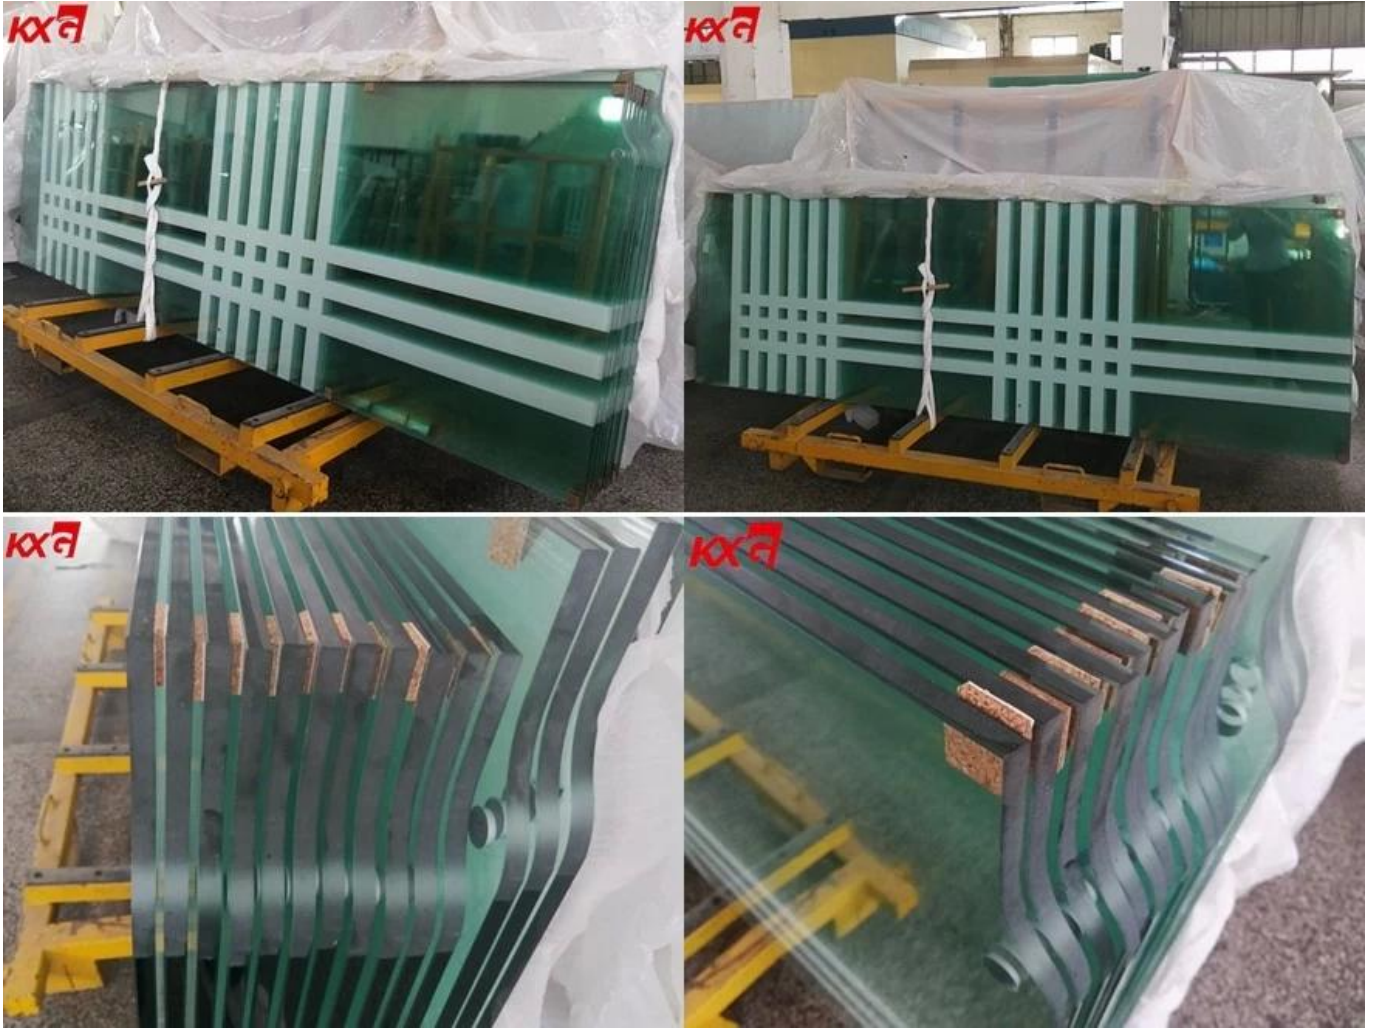

China 12mm Silk screen printing tempered glass door, 12mm safety frameless tempered door exporters

12mm silk screen printing tempered glass door / 12mm silk screen printing toughened glass door is according to the silk screen principle, put the ink is printed on the surface of the flat tempered glass, and then using curing ink measures, making the pattern solid and durable. And it's a safety glass door.

12mm screen printing tempered glass door/12mm safety frameless tempered glass door features

1. Painted surface is smooth, easy cleaning; can maintain permanent.
2. Various colors and patterns (customizable), durable outstanding effect.
3. Use lead free safety paint, human harmless and environmental protection
4. Strength means that the impact is 4-5 times stronger than ordinary float glass.
5. It's safety and broken ingredients are harmless.

Normal glass broken into big and sharp fragments
easy hurt human.

12mm screen printing [tempered glass door](#)/12mm safety frameless tempered glass door specification:

Size: Maximum 3000*8000mm, Minimum 300*300mm