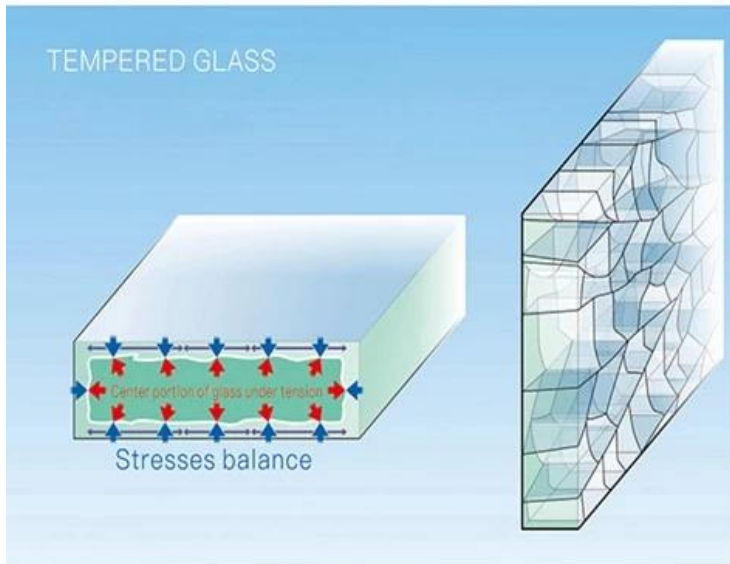

China 12mm Silk screen printing tempered glass door, 12mm safety frameless tempered door exporters

12mm silk screen printing tempered glass door / 12mm silk screen printing toughened glass door is according to the silk screen principle, put the ink is printed on the surface of the flat tempered glass, and then using curing ink measures, making the pattern solid and durable. And it's a safety glass door.

12mm screen printing tempered glass door/12mm safety frameless tempered glass door features

1. Painted surface is smooth, easy cleaning; can maintain permanent.
2. Various colors and patterns (customizable), durable outstanding effect.
3. Use lead free safety paint, human harmless and environmental protection
4. Strength means that the impact is 4-5 times stronger than ordinary float glass.
5. It's safety and broken ingredients are harmless.

Compare normal glass with toughened glass
钢化玻璃与普通玻璃比较

Toughened principle Surface of glass in
compression(> 10,000 psi)
钢化玻璃玻璃在压缩面 (> 10000 psi)

Toughened glass broken into small cubical fragments
high safety human harmless.

Normal glass broken into big and sharp fragments
easy hurt human.

12mm screen printing [tempered glass door](#)/12mm safety frameless tempered glass door specification:

Size: Maximum 3000*8000mm, Minimum 300*300mm