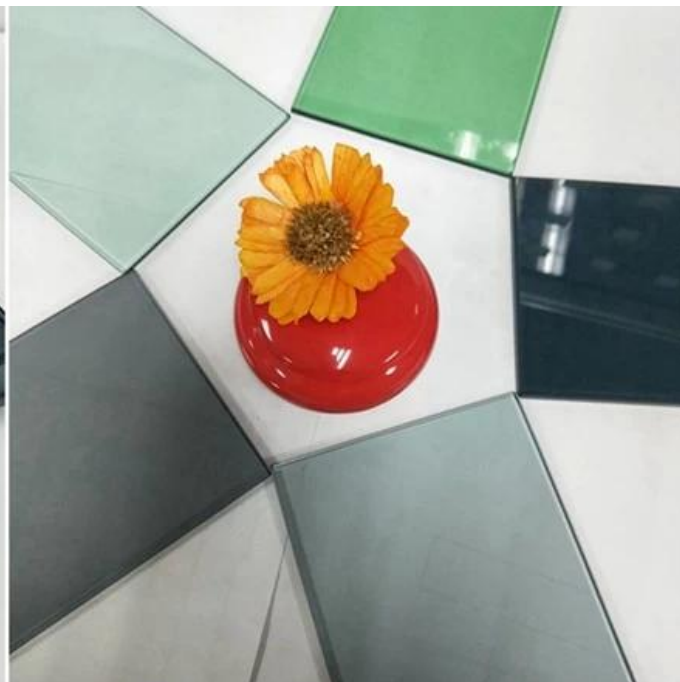

China factory good price 4mm 4.6mm 5mm 5.5mm 6mm 8mm tempered color tinted glass

KXG 4mm 4.6mm 5mm 5.5mm 6mm 8mm [tempered tinted glass](#) features

- 1). Perfect color series and color consistency
- 2). High light transmittance.
- 3). Sunlight and ultraviolet radiation absorbing thereby offering heat insulation and energy savings.
- 4). Enhances architectural appearance.
- 5). Used as substrate for various glazed applications.

[Tinted glass](#) color option series

French Green (Light Green), Dark Green.

BRONZE SERIES: Euro Bronze (Light Bronze), Golden Bronze, Pink

GREY SERIES: Euro Grey (Light Grey), Dark Grey, Black,

BLUE SERIES: Dark Blue, Ford Blue (Lake Blue), Ocean Blue.

Glass Type	Visible Light	Visible Light Ref(%)	Sunlight Trans (%)	Sunlight Ref (%)	SC	Solar Energy Trans (%)
4mm Euro Grey	56.60	7.73	56.20	9.59	0.79	65.03
5mm Euro Grey	48.80	6.59	48.00	7.95	0.73	59.37
6mm Euro Grey	43.98	14.11	43.47	13.20	0.67	54.65
4mm Dark Grey	35.08	6.39	42.45	8.46	0.49	55.12
5mm Dark Grey	27.15	6.12	34.48	7.78	0.62	49.38
6mm Dark Grey	21.33	5.62	28.79	7.04	0.56	45.35
4mm Pink Glass	77.67	9.00	77.63	11.65	0.37	80.40
5mm Pink Glass	74.75	8.78	74.75	11.02	0.90	78.42
6mm Pink Glass	69.88	8.35	70.62	10.40	0.88	75.52
4mm Dark Blue	50.21	6.74	58.17	9.03	0.75	66.63
5mm Dark Blue	42.87	6.71	52.22	8.56	0.70	62.34
6mm Dark Blue	37.21	6.47	46.78	8.11	0.66	58.42
4mm Ford Blue	66.11	8.63	62.80	10.15	0.78	69.78
5mm Ford Blue	62.12	8.12	59.14	9.34	0.76	67.28
6mm Ford Blue	56.98	7.99	53.94	9.14	0.71	63.47
4mm F-Green Glass	79.37	9.37	54.70	9.17	0.72	64.02
5mm F-Green Glass	75.21	8.86	47.40	8.19	0.66	58.86
6mm F-Green Glass	72.53	8.70	42.19	8.02	0.62	55.04