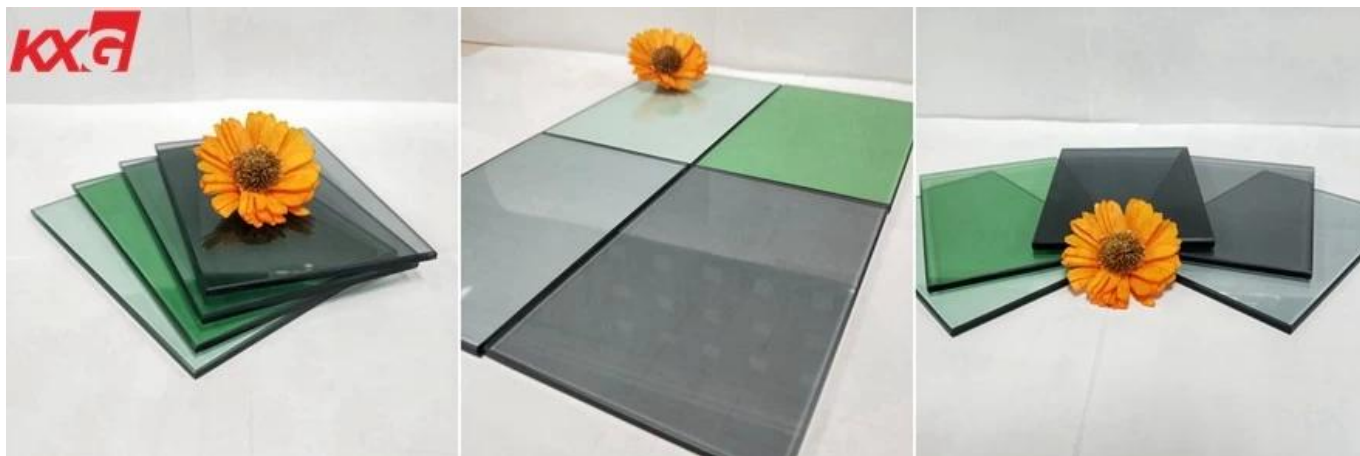

China factory good price 4mm 4.6mm 5mm 5.5mm 6mm 8mm tempered color tinted glass

KXG 4mm 4.6mm 5mm 5.5mm 6mm 8mm [tempered tinted glass](#) features

- 1). Perfect color series and color consistency
- 2). High light transmittance.
- 3). Sunlight and ultraviolet radiation absorbing thereby offering heat insulation and energy savings.
- 4). Enhances architectural appearance.
- 5). Used as substrate for various glazed applications.

[Tinted glass](#) color option series

French Green (Light Green), Dark Green.

BRONZE SERIES: Euro Bronze (Light Bronze), Golden Bronze, Pink

GREY SERIES: Euro Grey (Light Grey), Dark Grey, Black,

BLUE SERIES: Dark Blue, Ford Blue (Lake Blue), Ocean Blue.

Glass Type	Visible Light	Visible Light Ref(%)	Sunlight Trans (%)	Sunlight Ref (%)	SC	Solar Energy Trans (%)
4mm Euro Grey	56.60	7.73	56.20	9.59	0.79	65.03
5mm Euro Grey	48.80	6.59	48.00	7.95	0.73	59.37
6mm Euro Grey	43.98	14.11	43.47	13.20	0.67	54.65
4mm Dark Grey	35.08	6.39	42.45	8.46	0.49	55.12
5mm Dark Grey	27.15	6.12	34.48	7.78	0.62	49.38
6mm Dark Grey	21.33	5.62	28.79	7.04	0.56	45.35
4mm Pink Glass	77.67	9.00	77.63	11.65	0.37	80.40
5mm Pink Glass	74.75	8.78	74.75	11.02	0.90	78.42
6mm Pink Glass	69.88	8.35	70.62	10.40	0.88	75.52
4mm Dark Blue	50.21	6.74	58.17	9.03	0.75	66.63
5mm Dark Blue	42.87	6.71	52.22	8.56	0.70	62.34
6mm Dark Blue	37.21	6.47	46.78	8.11	0.66	58.42
4mm Ford Blue	66.11	8.63	62.80	10.15	0.78	69.78
5mm Ford Blue	62.12	8.12	59.14	9.34	0.76	67.28
6mm Ford Blue	56.98	7.99	53.94	9.14	0.71	63.47
4mm F-Green Glass	79.37	9.37	54.70	9.17	0.72	64.02
5mm F-Green Glass	75.21	8.86	47.40	8.19	0.66	58.86
6mm F-Green Glass	72.53	8.70	42.19	8.02	0.62	55.04