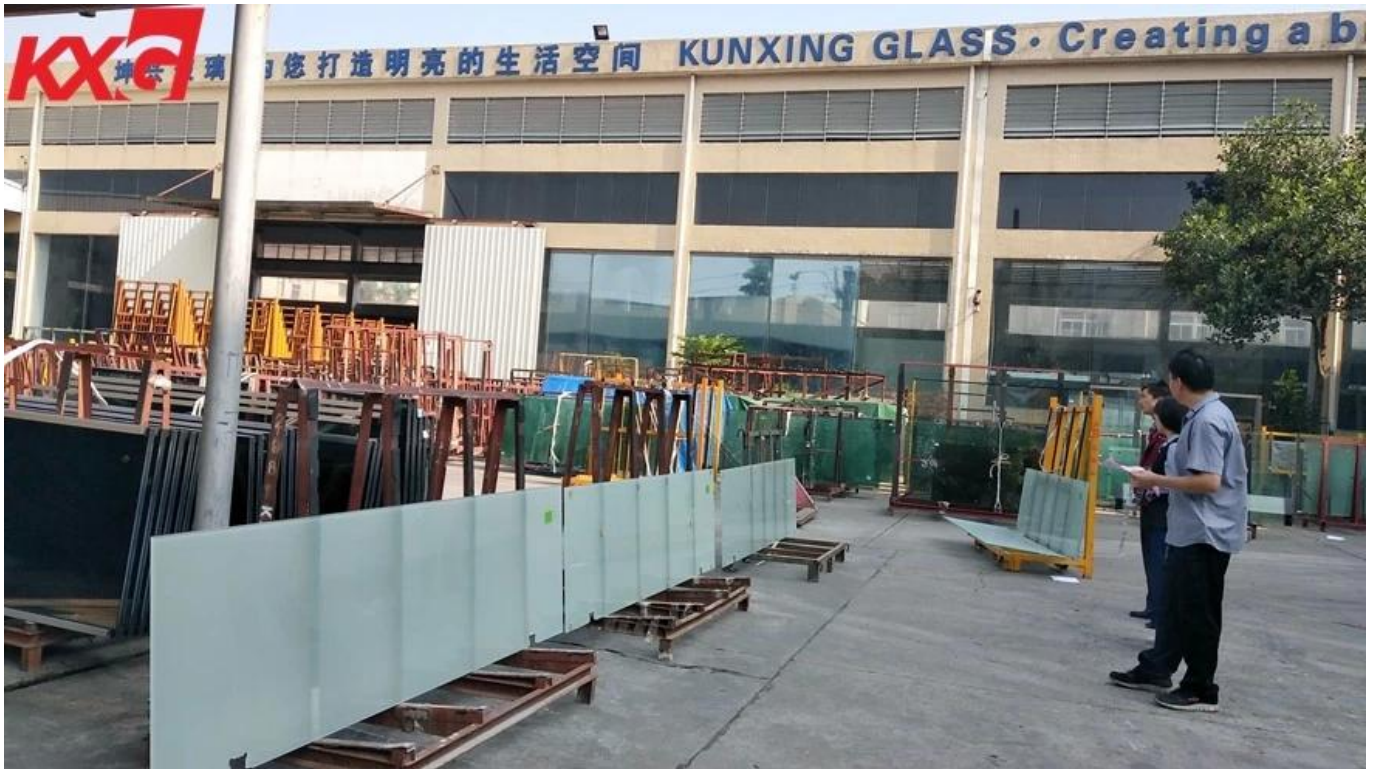

## China building glass factory customized 6mm 8mm 10mm 12mm acid etched frosted tempered glass bathroom door

Frosted glass, Acid etched glass, Sandblasted glass, Translucent glass. It is the aesthetically attractive glass type and more unique for decorative the home, specially for decorative shower door, not only enlarge the shower room space, but also protect privacy. Customized 6mm 8mm 10mm 12mm frosted tempered glass more and more popular used as bathroom door glass, full misted tempered glass shower door or middle misted [toughened glass shower](#) door or 3/4" misted glass shower screen are available.