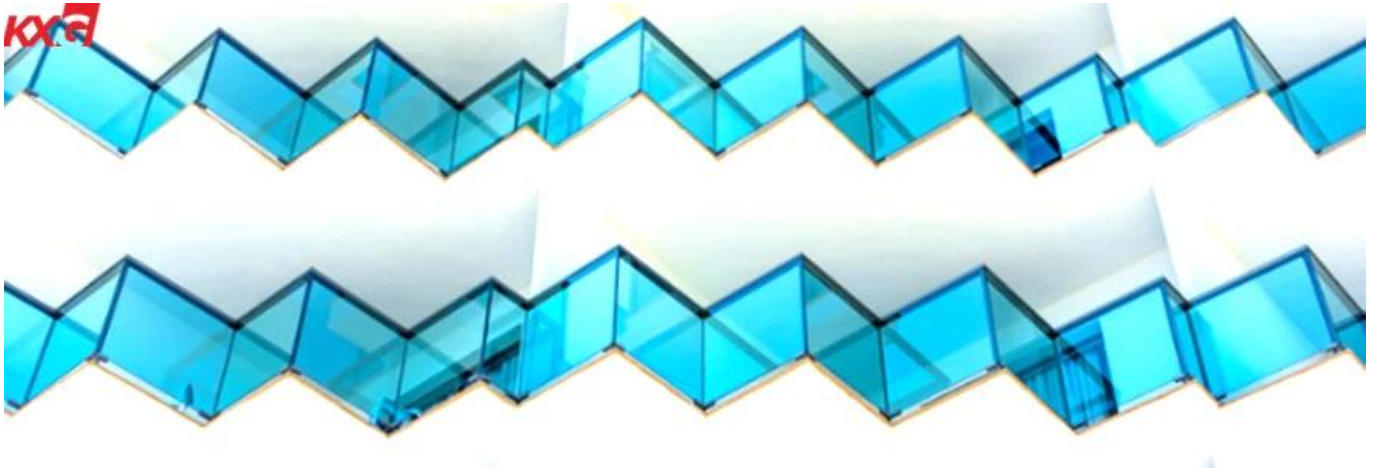

China safety balustrade glass supplier, custom 8mm 10mm 12mm 15mm flat curved balcony railing glass, stair handrail glass manufacturer

Glass balustrade, which is more and more popular used for decorative the outside or inside your home. They are not only attractive, but also more eco-friendly and safety.

The advantages of balustrade glass tempered □

1. from shape, it can be curved or flat; from color, clear/ultra clear/green/blue/bronze/grey are available; They are incredibly versatile design, available in many different framing and fixing options, and in different colours and textures. you can use glass balustrades in any styles of your home.

KUNXING GLASS balustrade glass specification:

- 1.Safety glass. When glass is broken, it will nothurt people.
- 2.Available Thickness: 8mm,10mm,12mm,15mm...
- 3.Standard Size:2140*3300mm,2140*3660mm,2440*3300mm,2440*3660mm
- 4.Any shape can be produced according to your detailed drawings.
- 5.Any color is available.
- 6.Holes,polished edge,beveled edge,etc.all special processing could be done before tempering.