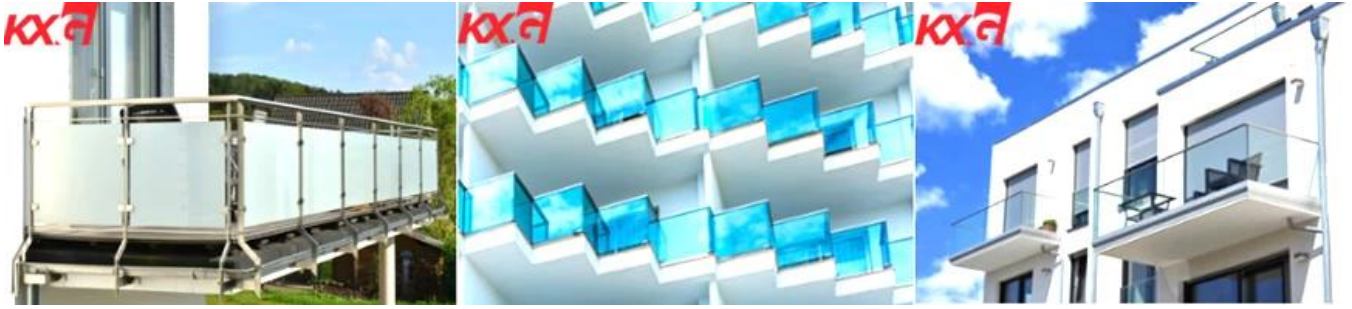

KUNXING GLASS balustrade glass specification:

- 1.Safety glass. When glass is broken, it will nothurt people.
- 2.Available Thickness: 8mm,10mm,12mm,15mm...
- 3.Standard Size:2140*3300mm,2140*3660mm,2440*3300mm,2440*3660mm
- 4.Any shape can be produced according to your detailed drawings.
- 5.Any color is available.
- 6.Holes,polished edge,beveled edge,etc.all special processing could be done before tempering.