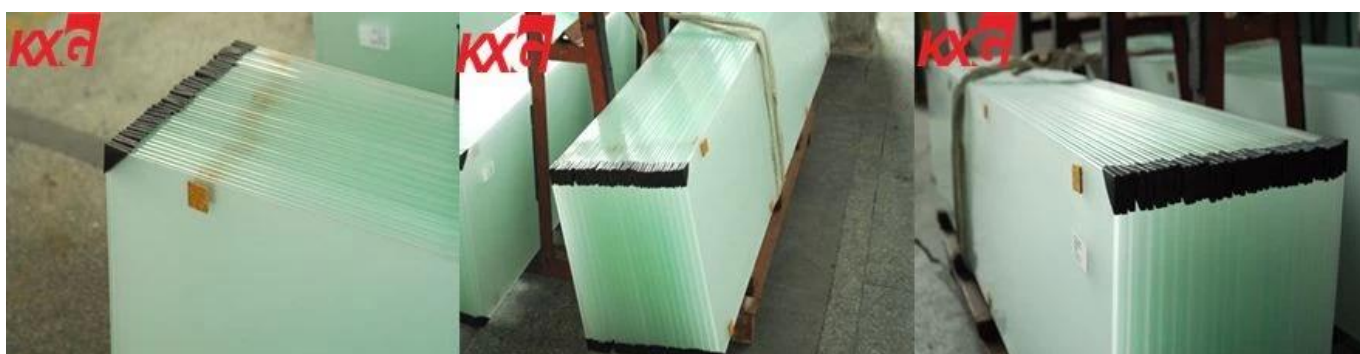

## Factory price 8mm [Acid Etched frosted safety tempered glass](#), China frosted safety tempered glass factory

### About 8mm Acid Etched tempered glass sheets

8mm Acid Etched tempered glass is also name 8mm frosted tempered glass, 8mm obscure tempered glass, 8mm opaque safety tempered glass. It's produced by cut to size 8mm Acid Etched float glass, through a furnace that heats it well above its transition temperature of 700°C. The glass is then rapidly cooled and then coming into being. As a decorative safety tempered glass, it keeps sunlight come into interior and maintain privacy.

### Specification

- 1.Thickness: 8mm
- 2.Size: Max size: 3300\*4800mm, Min size:300\*300mm
- 3.Color: clear, ultra clear, gray, green, blue, bronze, black etc.
- 4.Edge work: flat polished edge, pencil edge, beveled edge, corner round edge etc.
- 5.Holes: the diameter of the glass hole must be bigger than the thickness of the glass. Available for any customized screw fittings.
- 6.Cutout: it's available for any customized size according to requirement.
- 7.Corner: safety corner can protect the glass damaged from corners when impact force happen.

## What's the advantage of 8mm non-fingerprint tempered glass?

[8mm obscure tempered glass](#) is made of hydrofluoric acid and other chemical drugs on the glass surface for a special processing, so that the original glass reflective surface into a matte non-reflective surface. The principle is to use double-sided or single-sided through a special processing. Compared with ordinary glass, it has a lower reflectivity. The reflectivity of the light is reduced from 8% to less than 1%. To create a clear and transparent visual effects with technology. In this way, viewers can experience better sensory vision.