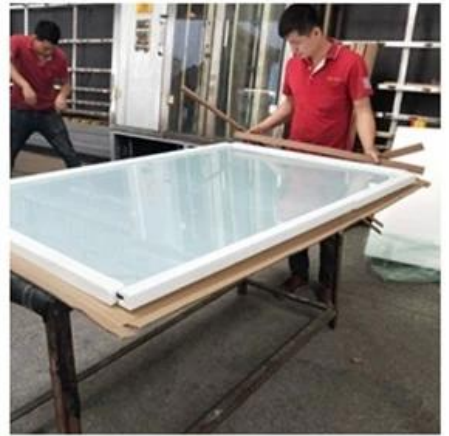

KXG [10mm clear tempered table top glass](#) tempered equipment