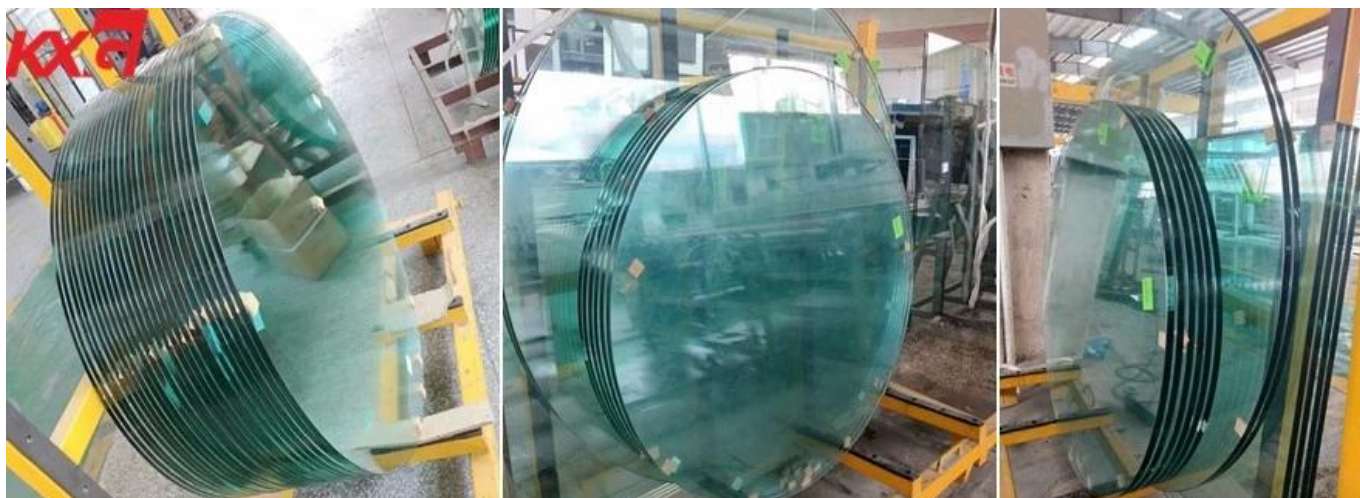

Wholesale Price 10mm Tempered Glass Tabletop Factory China

Glass table tops, it can be made from annealed or tempered glass. Considering safety, tempered glass is more durable and safety, more and more people are preferring to the [tempered table top glass](#) for decorative homes or office.

The Table Top Glass Edge Working

Custom cut table top glass in variety of shapes and sizes,with finished edges: round,oval,square,rectangle,pencil,flat polished,beveled,decorative...

Edges available:flat polished,beveled polished,pencil polished,ogee polished,etc.

Flat polished: for a minimalist look,the glass tabletop edge have been polished to a smooth shiny finish.

Beveled polished: fancy angle looks nice and sophisticated.The edges of the table are cut and polished at an angle with a specific bevel width.This process made the glass tabletop thinner around the edges and thicker in the center.