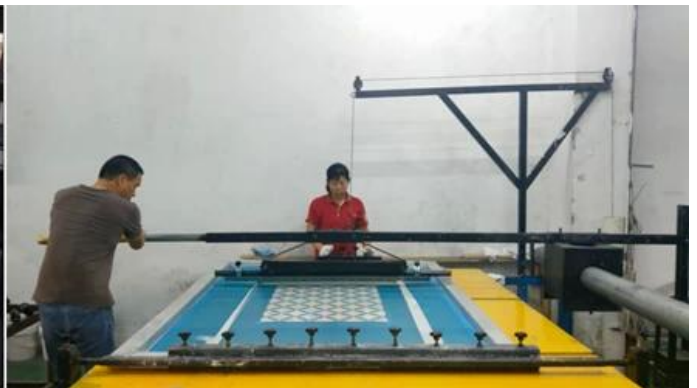

KXG offers a wide range of glass products, including laminated glass, etched glass, balustrade glass, skylight glass, and more. We provide high-quality, durable glass solutions for various applications.