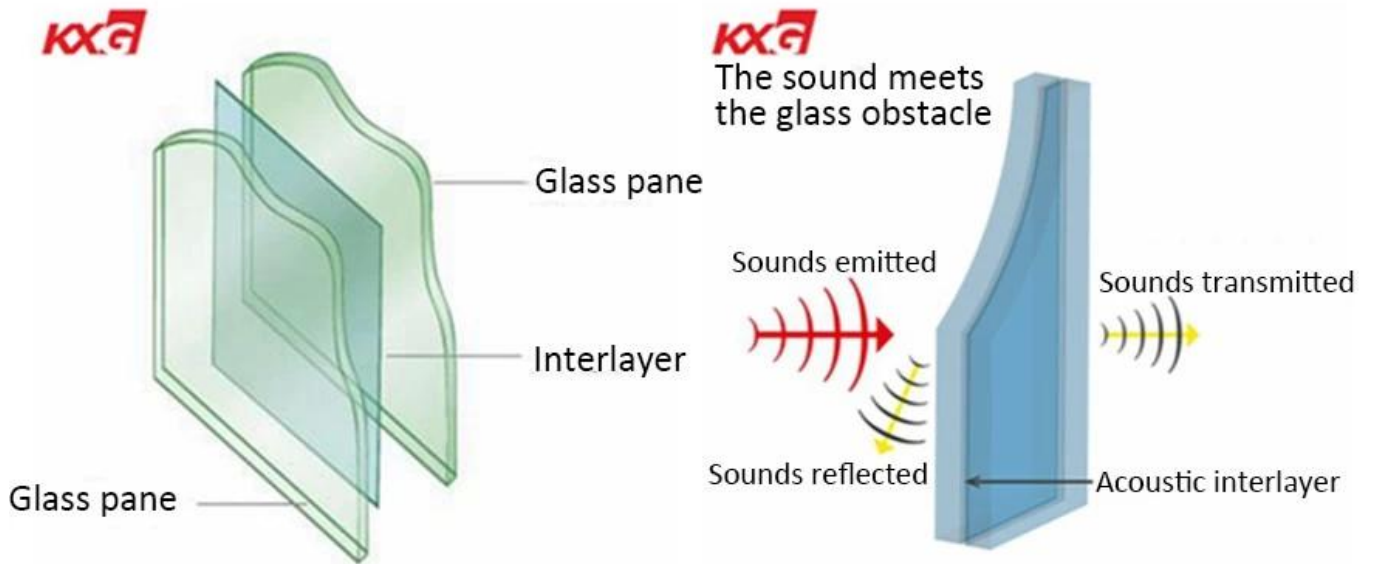

8.76
8.76

8.76 ford laminated

44mm ford blue tempered glass, 442 ford blue laminated glass PVB

ford blue laminated

ford blue tempered glass PVB 0.76mm 4mm ford blue tempered glass

ford blue tinted tempered laminated glass

1. Ford blue tinted tempered laminated glass is a high-quality glass product that provides excellent protection and safety. It is made of two layers of glass with a PVB interlayer in between, which helps to hold the glass together in case of a break.
2. Ford blue tinted tempered laminated glass has a blue tint that helps to reduce glare and improve visibility. It also provides 99% UV protection, which helps to prevent fading and damage to the interior of the vehicle.
3. Ford blue tinted tempered laminated glass is made of high-quality materials and is designed to meet the highest safety standards. It is a perfect choice for Ford vehicles, as it provides excellent protection and safety for the driver and passengers.
4. Ford blue tinted tempered laminated glass is a durable and long-lasting product that provides excellent protection and safety. It is a perfect choice for Ford vehicles, as it provides excellent protection and safety for the driver and passengers.