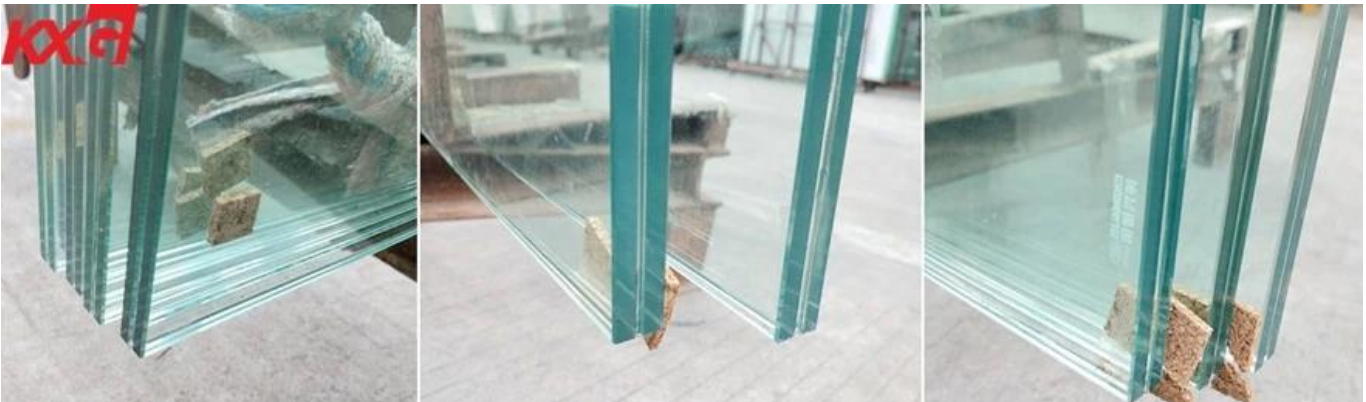

SGP 13,52 mm SGP 6 mm +1.52 mm SGP +6 mm

SGP?

SGP = SentryGlas® Plus

SGP DuPont SGP SGP

SGP PVB SGP

SGP:

SGP	2pcs 6 mm 1.52 mm SGP
SGP	3300x13000 mm
SGP	13.52 mm 13.52 mm 664 6 5 5 664
Interlayer	SGP PVB / EVA
SGP	cutout, , , ,
SGP	

:

规格: 规格 3000 \* 5000 mm, 规格 Mini 300 \* 300 mm, 规格 5 mm, 6 mm, 8 mm, 10 mm, 12 mm, 15 mm, 规格 SGP 0.89 mm, 1.52 mm, 2.28 mm, 3.04 mm  
 规格: 规格 5 mm, 6 mm, 8 mm, 10 mm, 12 mm, 15 mm, 规格 SGP 0.89 mm, 1.52 mm, 2.28 mm, 3.04 mm  
 规格: 规格 / 规格  
 规格

**SGP VS PVB 规格:**

SGP =  
 PVB x1, 25  
 SGP 5 PVB  
 SGP 100 PVB

**SGP 规格:**

glazing  
 &  
 SGP  
 Low E

SGP

: 13.52 mm SGP = 6 mm tempered mm + 1.52 mm SGP + 6 mm tempered