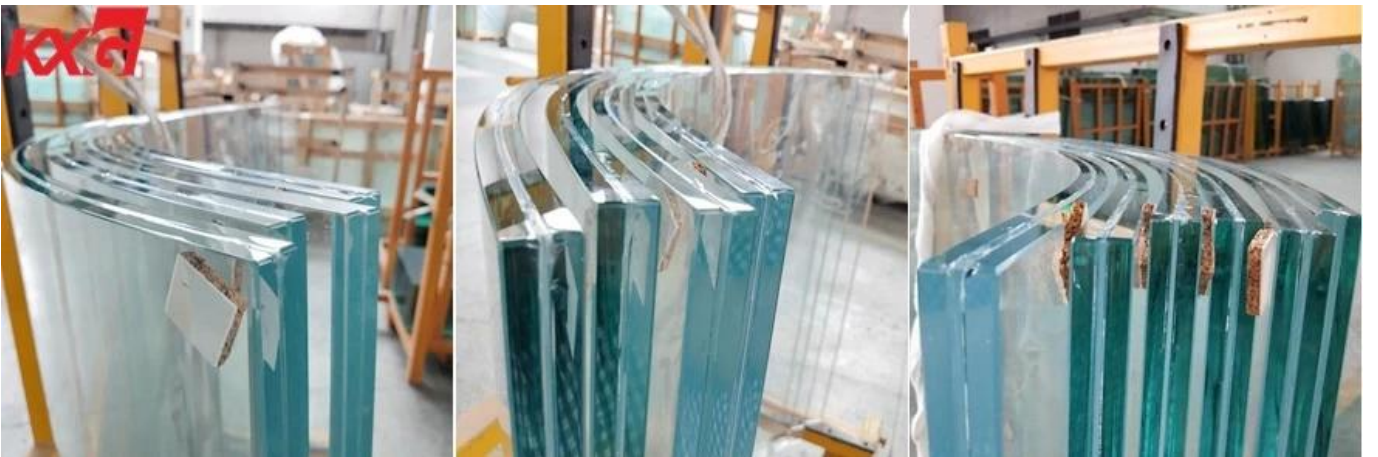

6 + 1.52 mm +6 mm sgp:

- -
- windowsand
- -