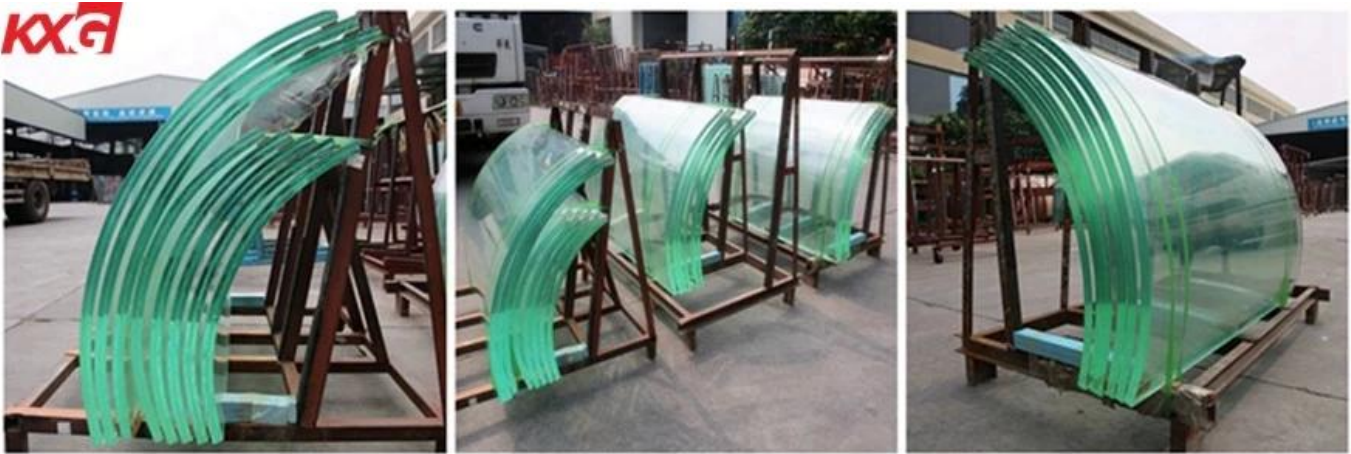

SGP is made by bonding two or more layers of glass together with a special interlayer. The interlayer is made of a material called PVB (Polyvinyl Butyral) or EVA (Ethylene Vinyl Acetate). SGP is a type of laminated glass that uses a special interlayer to provide enhanced safety and security.

SGP is a type of laminated glass that uses a special interlayer to provide enhanced safety and security. It is commonly used in high-rise buildings, airports, and other public spaces where safety is a top priority. SGP is made by bonding two or more layers of glass together with a special interlayer. The interlayer is made of a material called PVB (Polyvinyl Butyral) or EVA (Ethylene Vinyl Acetate). SGP is a type of laminated glass that uses a special interlayer to provide enhanced safety and security.

SGP

- SGP interlayers 5 100 interlayer PVB
- SGP
- SGP
- SGP 1,5 SentryGlas® interlayers
- SGP PVB SGP

11.52 SGP:

11.52 SGP 5 AAA 2 interlayers (1.52 mm)

SGP 5 AAA 2 interlayers (1.52 mm) 3000 * 5000 mm, Mini 300 * 300 mm, 5 mm, 6 mm, 8 mm, 10 mm, 12 mm, 15 mm, SGP 0.89 mm, 1.52 mm, 2.28 mm

SGP 0.89 mm, 1.52 mm, 2.28 mm

SGP

SGP 5 AAA 2 interlayers (1.52 mm) 3000 * 5000 mm, Mini 300 * 300 mm, 5 mm, 6 mm, 8 mm, 10 mm, 12 mm, 15 mm, SGP 0.89 mm, 1.52 mm, 2.28 mm

Priso ns

Balustrades / fencing

Priso ns