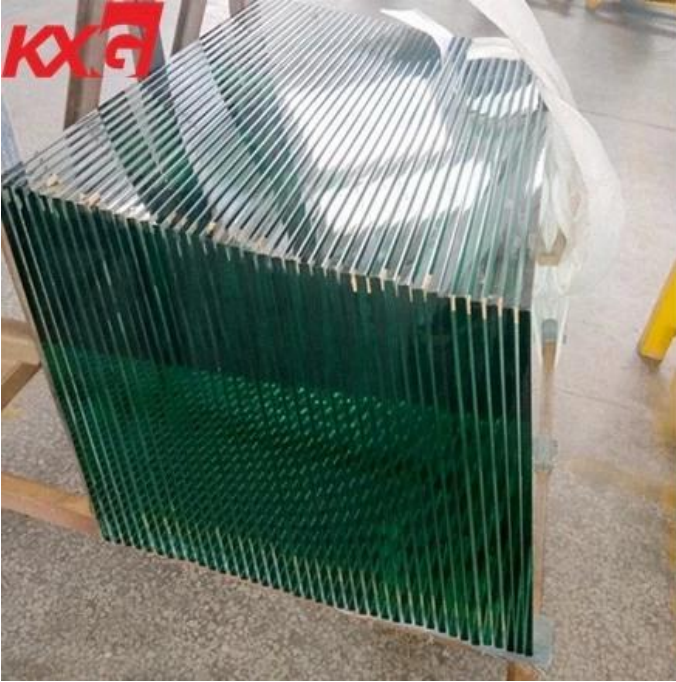

10 mm 12 mm toughened

12 mm

12 mm nickel sulphide HST 280 °

KXG 12 mm

- 1) 3300 * 13000 mm,
2)
3) 12 mm 12 mm 12 mm 12 mm
4) 12 mm
5) CAD AI

12 mm

12 mm 290 °C± 10 °C

- 12 mm 4-5 harder 12 mm
- 12 mm tempered
- 12 mm UV
- 12 mm toughened, 12 + 12 mm laminated tempered, 12 + 12 mm tempered

KXG reco mm spontaneous facade, balustrades, 12 mm balustrade HST 12 mm 12 mm skylight, balustrade