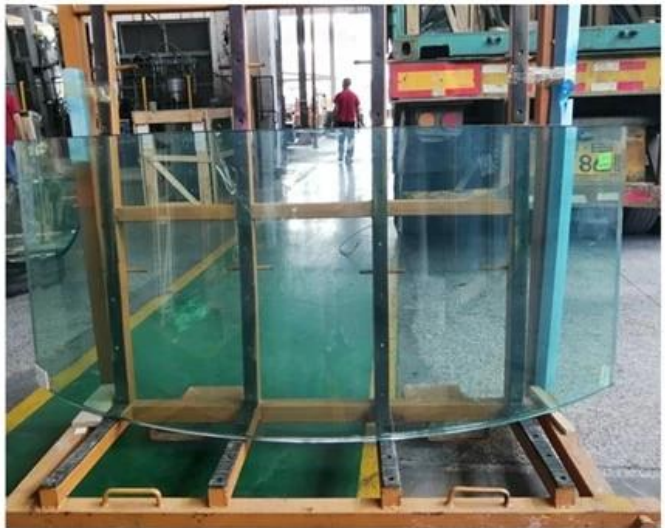

12 12 12 40.56mm 3 SGP 40.56mm

40.56mm

[Kunxing](#) 40.56mm SGP curd tempered glass 12mm 3 PCS 0.28mm Sentry Glass (SGP) interlayers 5

40.56mm:

<p>12mm 12mm 12mm</p>	<p>12mm tempered 0.28mm SGP interlayer 12mm tempered 0.28mm SGP tempered 12mm</p>
-----------------------	---