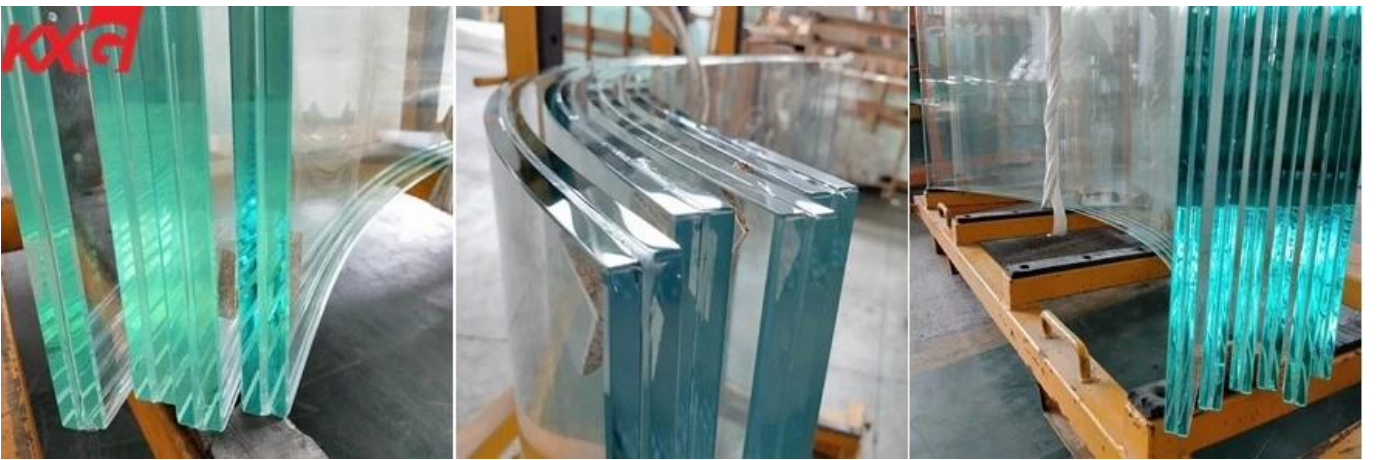

25.52 mm 26.28 mm 27.04 mm 12 + 12 mm curved SGP

12 + 12 mm SGP

12 + 12 mm SGP SentryGlas® A2A4 12 12 PVB

SGP

- SGP 0.89 mm, 1.52 mm, 2.28 mm, 3.04 mm
- 25.52 mm (12124) 26.28 mm (12125) 27.04 mm (12126)
- max 3000 * 8000 mm, SGP
- SGP
- SGP

SGP

- SGP PVB / EVA 100
- SGP
- SentryGlas®
- SGP 1.5