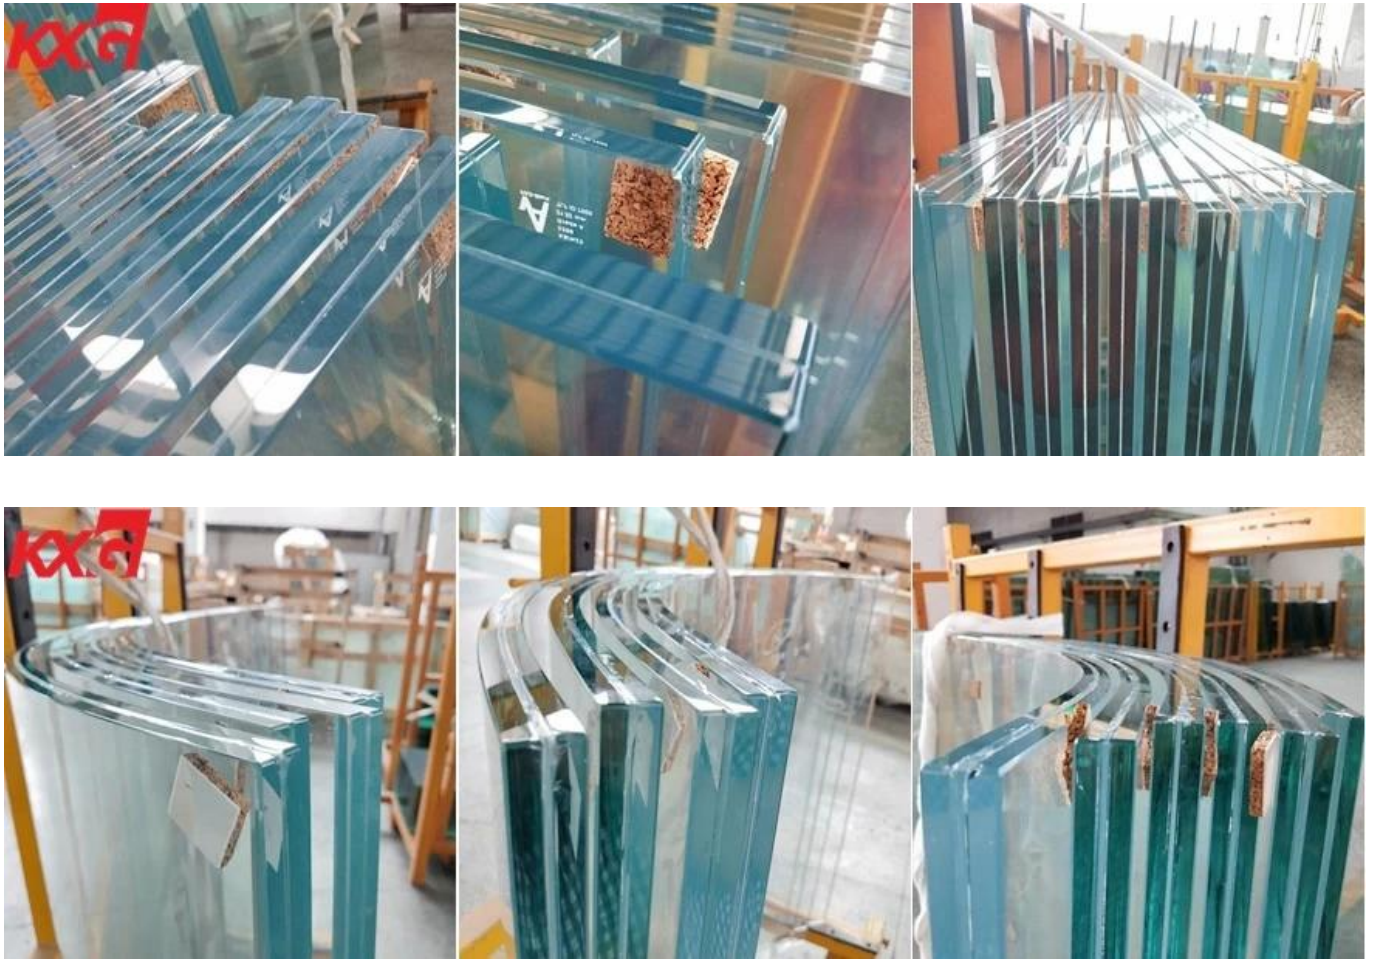

25.52 mm 26.28 mm 27.04 mm 12 + 12 mm curved SGP

12 + 12 mm SGP

12 + 12 mm SGP SentryGlas® A2A4 12 12 PVB

SGP

- SGP 0.89 mm, 1.52 mm, 2.28 mm, 3.04 mm
- 25.52 mm (12124) 26.28 mm (12125) 27.04 mm (12126)
- max 3000 * 8000 mm, SGP
- SGP
- SGP

SGP

- SGP PVB / EVA 100
- SGP
- SentryGlas®
- SGP 1.5