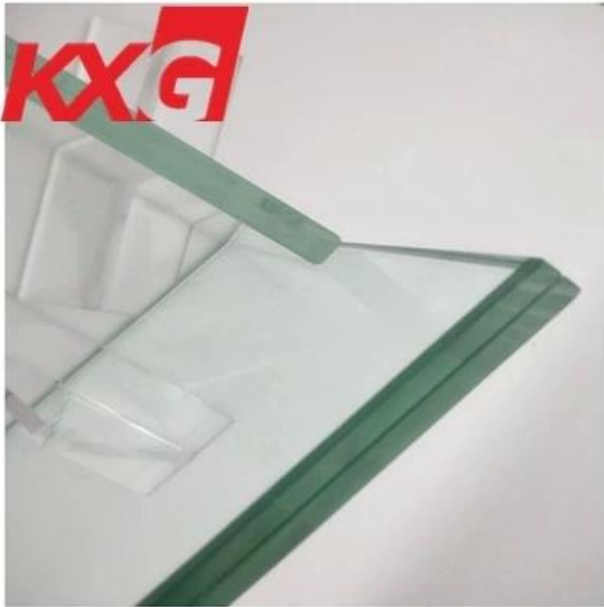

13.14mm **PVB**

1. ...
2. ...
3. PVB ...
4. ...
5. ...