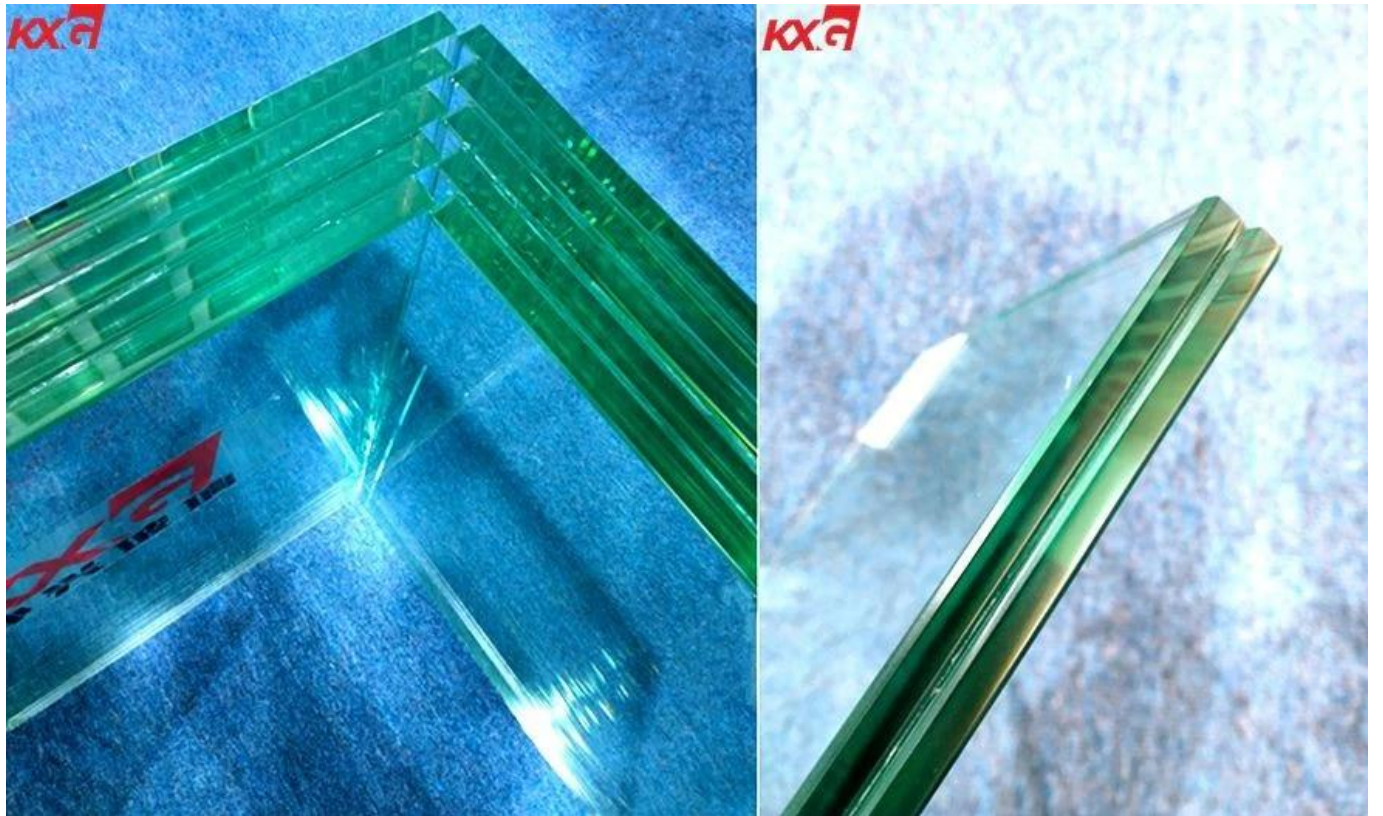

SGP 25.52mm sgp, sgp

12 + 12mm SGP 12 sgp 12 + 12mm PVB

25.52 SGP

- SGP thickness: 0.76mm, 1.52mm, 2.28mm, 3.04mm.
- : 25.52mm (12124), 26.28mm (12125), 27.04mm (12126),
- : 300 *300 mm,
- : SGP
- : , , , ,