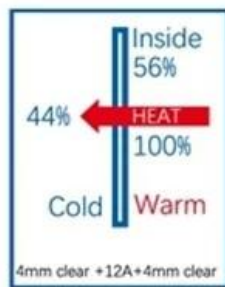

Multiple combinations

Standard 4mm glass offers little resistance to heat loss
 U-Value 5.9 (insulation)

Insulated glass unit reduce heat loss by up to 56%
 U-Value 2.7 (insulation)

Standard 4mm clear glass offers little resistance to heat gain
 SHGC 0.84 (solar impact)