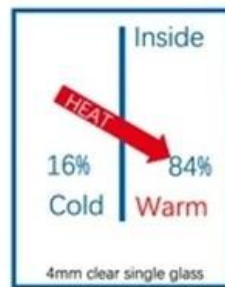

Multiple combinations

Standard 4mm glass offers little resistance to heat loss
 U-Value 5.9 (insulation)

Insulated glass unit reduce heat loss by up to 56%
 U-Value 2.7 (insulation)

Standard 4mm clear glass offers little resistance to heat gain
 SHGC 0.84 (solar impact)