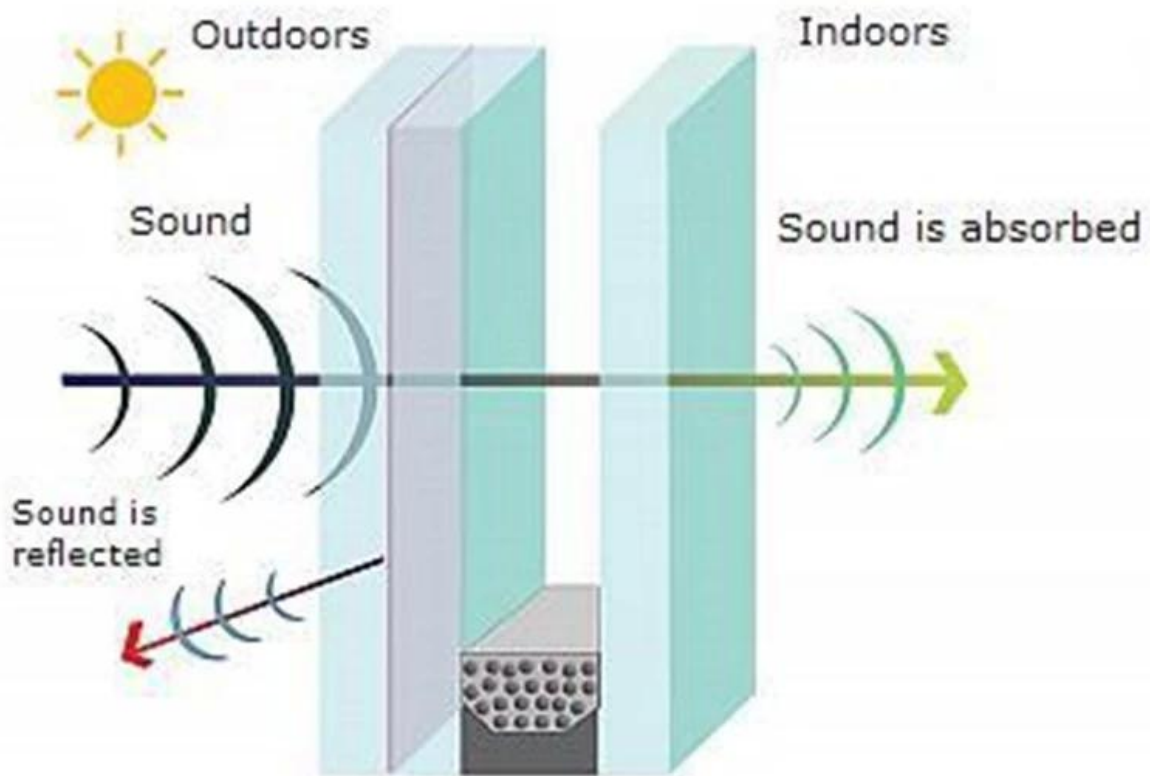

3.Sound Katunayan

Ang insulated glass ay may magandang sound proof function, maaaring mabawasan ang ingay sa pamamagitan ng higit sa 30 DB;

6 mm + 12A + 6 mm I-clear ang Tempered Insulated Glass Application

- Exterior Window Windows at pinto;
- Sa labas ng mga facade at kurtina pader;
- Panloob na partisyon at Freezer;
- Skylight at Greenhouse
- Maraming iba pa.

6 mm + 12A + 6 mm malinaw toughened double glazing salamin bodega