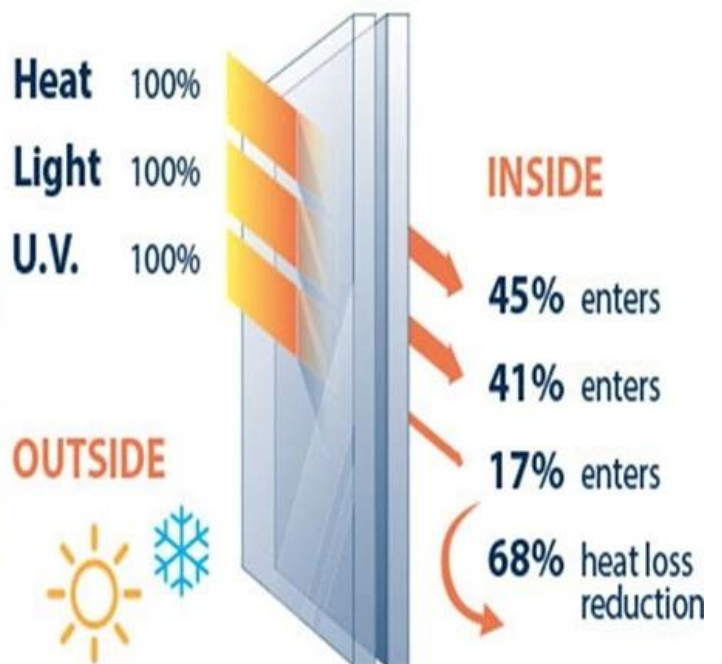

6 mm + 12A + 6 mm Clear Toughened Double Insulating Glass Units China Pabrika

Tungkol sa 6 mm + 12A + 6 mm Clear Tempered Insulated Glass (Double o Triple Glazing Glass)

6 mm + 12A + 6 mm malinaw na tempered insulated glass yunit ay binubuo ng dalawang panels 6 mm na malinaw na salamin na pinaghihiwalay ng isang spacer na aluminyo at tinatakan sa gilid. Ang insulating airspace ay puno ng tuyo na hangin o isang marangal na gas, tulad ng argon o krypton sa loob upang mapabagal ang palitan ng init at mabawasan ang mga antas ng ingay. Ang aluminyo spacer ay puno ng desiccant upang masiguro ang pag-alis ng anumang kahalumigmigan sa air. Ang IGU ay dinisenyo upang panatilihinang mas mainit ang mga tahanan sa taglamig at mas malamig sa su mm er.

6 mm + 12A + 6 mm I-clear ang Tempered Insulated Glass Katangian

A Solution for Solving the Solar Heat Gain Coefficient Dilemma

The solar heat gain coefficient (SHGC) is a number that represents the fraction of solar radiation admitted through a window, both transmitted and absorbed, and subsequently released inward. The lower a window's solar heat gain coefficient, the less solar heat it transmits, which therefore leads to greater shading ability. Climates that rely heavily on air conditioning will benefit from a window product that displays a lower SHGC. As shown, the Solarban 60 unit will outperform the standard clear unit by as much as 49%.

Summer Solar Heat

Standard clear unit
Conventional aluminum spacer
Air Fill
SHGC - 0.75

Solarban 60 unit
Intercept spacer
Argon Gas Fill
SHGC - 0.38

1.Sa mata Pagganap

Ang 6 mm + 12A + 6 mm na malinaw na insulated glass system ay napakataas nakikitang ilaw transmittance, at mababang nakikitang light reflectance;