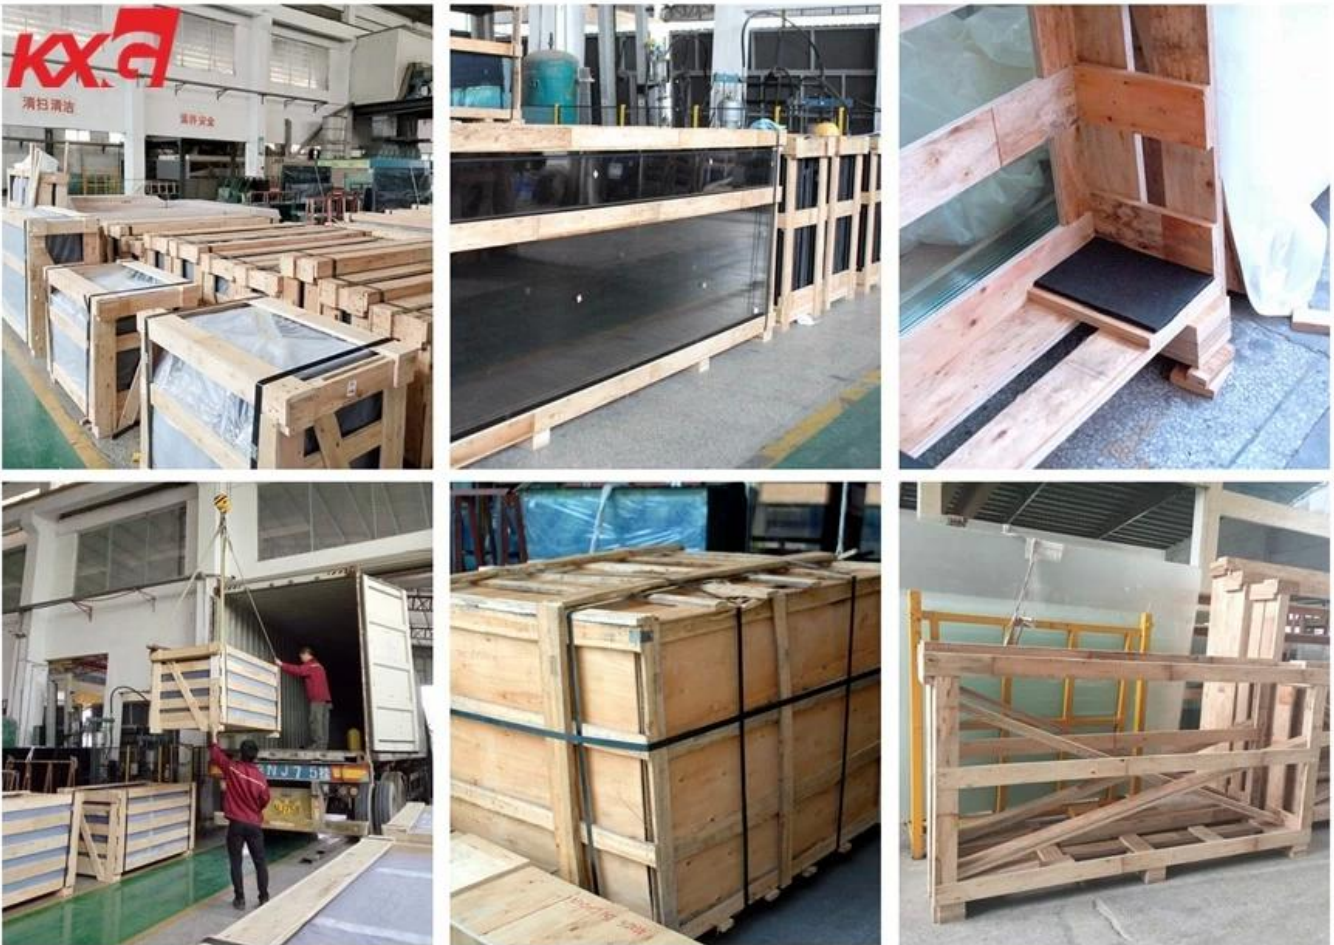

Upang magbigay ng karagdagang proteksyon at bawasan ang panlabas na ingay para sa mas mataas na kaligtasan at kontrol ng ingay.

Salamin na maaaring ibigay ng Kunxing Glass

1. Tempered insulating glass: transparent tempered [insulating glass](#), may kulay na tempered insulating glass, reflective tempered insulating glass, atbp., ay maaaring i-customize ayon sa iyong mga kinakailangan.
2. Insulating glass: transparent insulating glass, colored insulating glass, reflective insulating glass, atbp., ay maaaring ipasadya ayon sa iyong mga pangangailangan.
3. Float glass: transparent float glass, colored float glass, reflective float glass, acid etched float glass, patterned float glass, atbp.
4. Salamin: transparent tempered glass, colored tempered glass, reflective tempered glass, acid etched tempered glass, atbp., ay maaaring ipasadya ayon sa iyong mga pangangailangan.