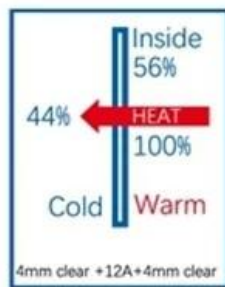

Insulated glass unit reduce heat loss by up to 56%
U-Value 2.7 (insulation)