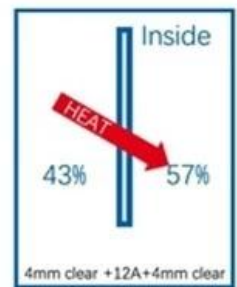

Best quality & high performace low-e coating

Hermetically double sealed

Sufficient thickness $\geq 9\text{mm}$

Neat sealant work

Aluminum sapcer bar
Warm edge space bar
Stainless steel space bar

Multiple combinations

Standard 4mm glass offers little resistance to heat loss
U-Value 5.9 (insulation)

Insulated glass unit reduce heat loss by up to 56%
U-Value 2.7 (insulation)

Standard 4mm clear glass offers little resistance to heat gain
SHGC 0.84 (solar impact)