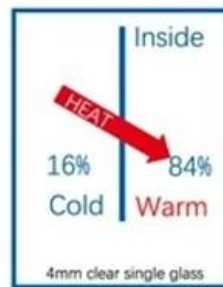

Standard 4mm glass offers little resistance to heat loss
U-Value 5.9 (insulation)

Insulated glass unit reduce heat loss by up to 56%
U-Value 2.7 (insulation)

Standard 4mm clear glass offers little resistance to heat gain
SHGC 0.84 (solar impact)