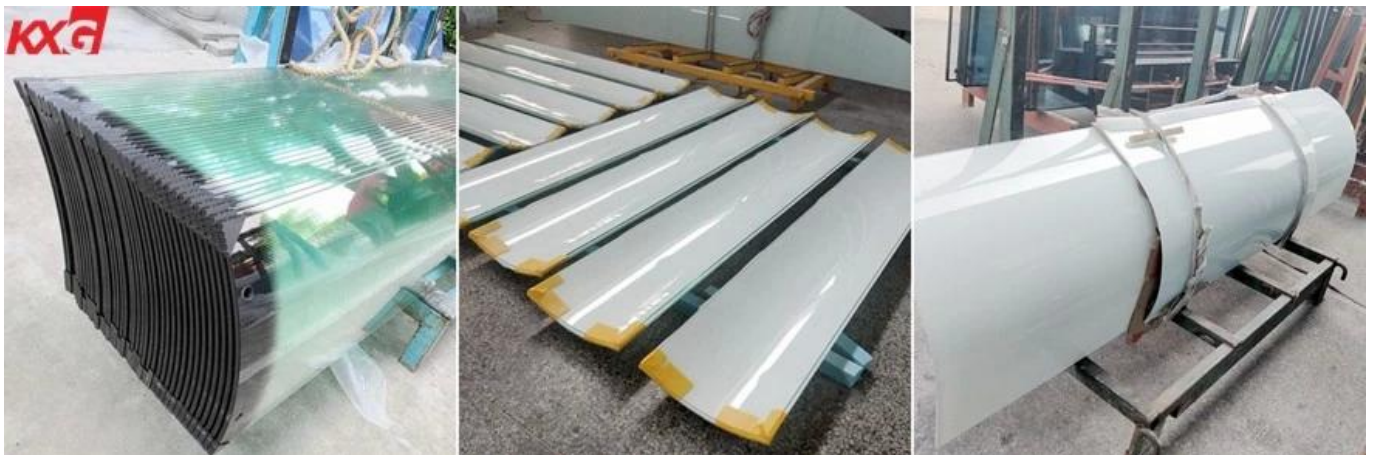

Pagtutukoy

- Komposisyon: 10mm curved toughened safety glass 1.52mm PVB / SGP 10mm curved toughened safety glass, 10mm bending float glass 1.52mm PVB / SGP 10mm bent annealed glass

- Sukat: Max: 6000mm*3000mm, Mini: 300mm*300mm, anumang customized na laki ay maaaring gawin

- Pagproseso: Pinakintab na mga gilid, drill hole, cut notches, sandblasting, screen printing, atbp.

- Uri: 21.52mm clear curved toughened laminated glass, 21.52mm low iron curved safety laminated glass, 21.52mm etched curved tempered laminated glass, 21.52mm color bent laminated safety glass, 21.52mm silkscreen heat-strengthened laminated curved 52mm laminated glass, 21.52mm cylindrical curved laminated glass, atbp.

- Iba pa: Maliban sa 21.52mm, gumagawa din kami ng 8.76mm, 11.14mm, 13.52mm, 17.52mm curved safety laminated glass