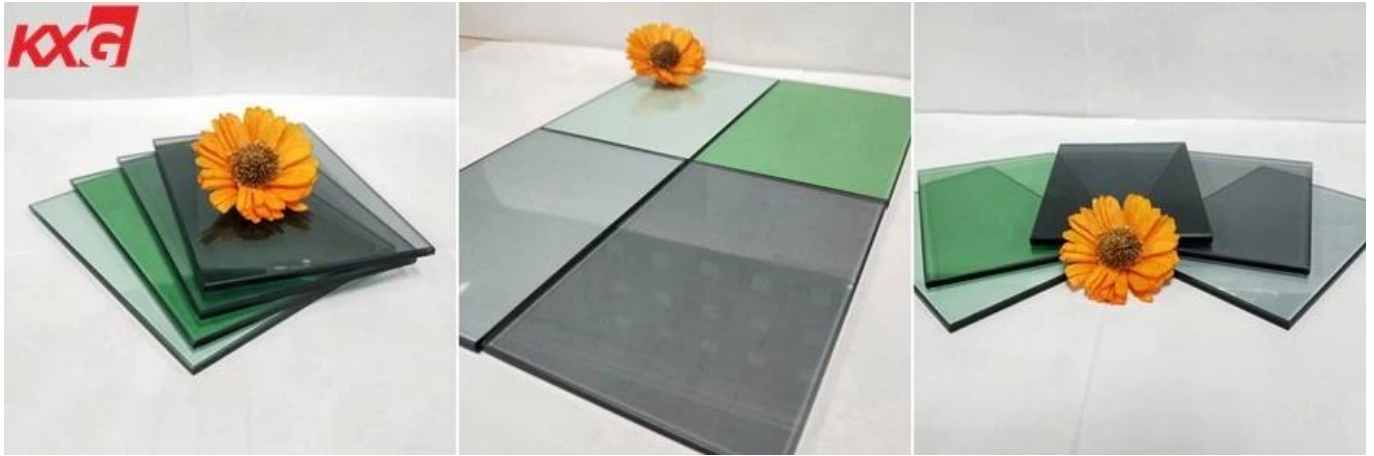

China factory magandang presyo 4 mm 4.6 mm 5 mm 5.5 mm 6 mm 8 mm ulo kulay tinted na salamin

KXG 4 mm 4.6 mm 5 mm 5.5 mm 6 mm 8 mm may temperatura tinted glass features

- 1). Perpektong serye ng kulay at pagkakapare-pareho ng kulay
- 2). Malawak na transmittance ng ilaw.
- 3). Ang liwanag at ultraviolet radiation na sumisipsip sa gayong paraan ay nagbibigay ng pagkakabukod ng init at pagtitipid ng enerhiya.
- 4). Nagpapahiwatig ng arkitektura hitsura.
- 5). Ginagamit bilang substrate para sa iba't ibang mga application na glazed.

Tinted glass color option series

French Green (Light Green), Dark Green.

BRONZE SERIES: Euro Bronze (Light Bronze), Golden Bronze, Pink

GRAY SERIES: Euro Grey (Banayad na Gray), Madilim na Kulay-abo, Black,

BLUE SERIES: Dark Blue, Ford Blue (Lake Blue), Ocean Blue.

Glass Type	Visible Light	Visible Light Ref(%)	Sunlight Trans (%)	Sunlight Ref (%)	SC	Solar Energy Trans (%)
4mm Euro Grey	56.60	7.73	56.20	9.59	0.79	65.03
5mm Euro Grey	48.80	6.59	48.00	7.95	0.73	59.37
6mm Euro Grey	43.98	14.11	43.47	13.20	0.67	54.65
4mm Dark Grey	35.08	6.39	42.45	8.46	0.49	55.12
5mm Dark Grey	27.15	6.12	34.48	7.78	0.62	49.38
6mm Dark Grey	21.33	5.62	28.79	7.04	0.56	45.35
4mm Pink Glass	77.67	9.00	77.63	11.65	0.37	80.40
5mm Pink Glass	74.75	8.78	74.75	11.02	0.90	78.42
6mm Pink Glass	69.88	8.35	70.62	10.40	0.88	75.52
4mm Dark Blue	50.21	6.74	58.17	9.03	0.75	66.63
5mm Dark Blue	42.87	6.71	52.22	8.56	0.70	62.34
6mm Dark Blue	37.21	6.47	46.78	8.11	0.66	58.42
4mm Ford Blue	66.11	8.63	62.80	10.15	0.78	69.78
5mm Ford Blue	62.12	8.12	59.14	9.34	0.76	67.28
6mm Ford Blue	56.98	7.99	53.94	9.14	0.71	63.47
4mm F-Green Glass	79.37	9.37	54.70	9.17	0.72	64.02
5mm F-Green Glass	75.21	8.86	47.40	8.19	0.66	58.86
6mm F-Green Glass	72.53	8.70	42.19	8.02	0.62	55.04