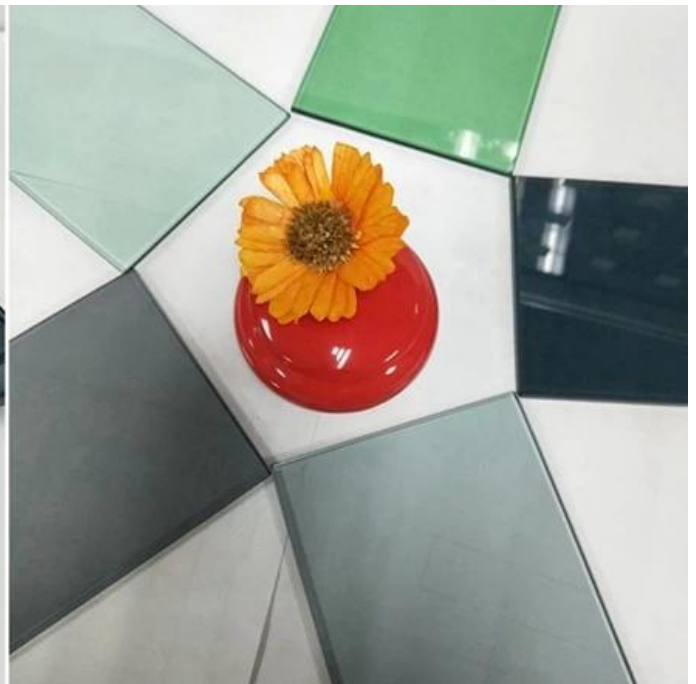

China factory magandang presyo 4 mm 4.6 mm 5 mm 5.5 mm 6 mm 8 mm ulo kulay tinted na salamin

KXG 4 mm 4.6 mm 5 mm 5.5 mm 6 mm 8 mm may temperatura tinted glass features

- 1). Perpektong serye ng kulay at pagkakapare-pareho ng kulay
- 2). Malawak na transmittance ng ilaw.
- 3). Ang liwanag at ultraviolet radiation na sumisipsip sa gayong paraan ay nagbibigay ng pagkakabukod ng init at pagtitipid ng enerhiya.
- 4). Nagpapahiwatig ng arkitektura hitsura.
- 5). Ginagamit bilang substrate para sa iba't ibang mga application na glazed.

Tinted glass color option series

French Green (Light Green), Dark Green.

BRONZE SERIES: Euro Bronze (Light Bronze), Golden Bronze, Pink

GRAY SERIES: Euro Grey (Banayad na Gray), Madilim na Kulay-abo, Black,

BLUE SERIES: Dark Blue, Ford Blue (Lake Blue), Ocean Blue.

Glass Type	Visible Light	Visible Light Ref(%)	Sunlight Trans (%)	Sunlight Ref (%)	SC	Solar Energy Trans (%)
4mm Euro Grey	56.60	7.73	56.20	9.59	0.79	65.03
5mm Euro Grey	48.80	6.59	48.00	7.95	0.73	59.37
6mm Euro Grey	43.98	14.11	43.47	13.20	0.67	54.65
4mm Dark Grey	35.08	6.39	42.45	8.46	0.49	55.12
5mm Dark Grey	27.15	6.12	34.48	7.78	0.62	49.38
6mm Dark Grey	21.33	5.62	28.79	7.04	0.56	45.35
4mm Pink Glass	77.67	9.00	77.63	11.65	0.37	80.40
5mm Pink Glass	74.75	8.78	74.75	11.02	0.90	78.42
6mm Pink Glass	69.88	8.35	70.62	10.40	0.88	75.52
4mm Dark Blue	50.21	6.74	58.17	9.03	0.75	66.63
5mm Dark Blue	42.87	6.71	52.22	8.56	0.70	62.34
6mm Dark Blue	37.21	6.47	46.78	8.11	0.66	58.42
4mm Ford Blue	66.11	8.63	62.80	10.15	0.78	69.78
5mm Ford Blue	62.12	8.12	59.14	9.34	0.76	67.28
6mm Ford Blue	56.98	7.99	53.94	9.14	0.71	63.47
4mm F-Green Glass	79.37	9.37	54.70	9.17	0.72	64.02
5mm F-Green Glass	75.21	8.86	47.40	8.19	0.66	58.86
6mm F-Green Glass	72.53	8.70	42.19	8.02	0.62	55.04