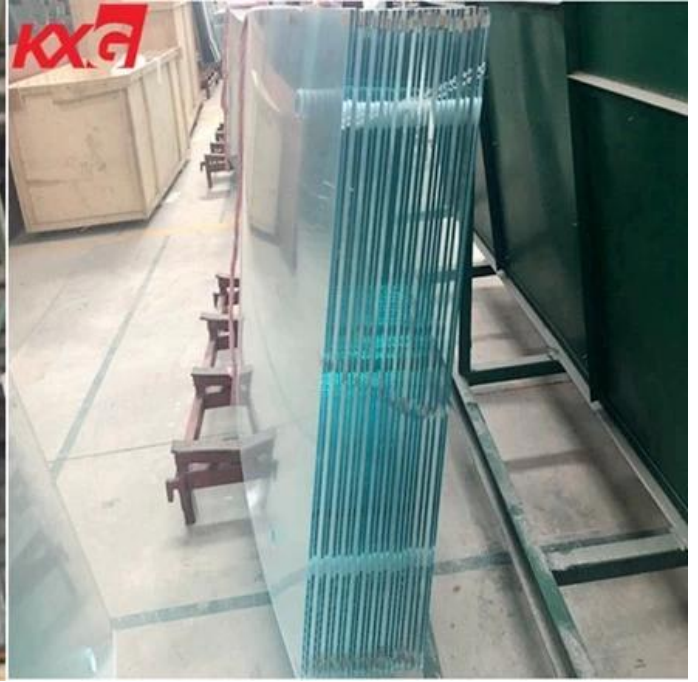

**15mm low iron safety [tempered glass](#) factory price-15mm ultra clear safety toughened glass supplier China**

**About 15mm low iron safety tempered glass**

**15mm low iron tempered glass, is high transparency glass, provide much higher light transmission and clarity than [15mm clear tempered glass](#), and it won't see any green from any angle of the glass, which makes it very popular during designers and architects.**

## Characteristics

- 15mm low iron tempered glass, is high transparency glass, provide much higher light transmission and clarity than 15mm clear tempered glass, and it won't see any green from any angle of the glass, which makes it very popular during designers and architects.
- 15mm [ultra clear toughened glass](#), is high strength glass, because it is more than 5 times stronger than normal float glass, which make it can resistant much stronger outside force attack, not easy to broken.
- 15mm super white tempered glass, is high safety glass, it won't hurt human even it is broken. Because it will become small obtuse angles granules after broken, not like regular float glass, will become sharp pieces, easy to cut human.
- Tempered glass can't be further proceed after tempering, so if need polished edges, drill holes, cut notches, etc., should be done before tempering.

## SPECIFICATION

**Size:** 15mm low iron safety glass largest size 3000\*13000mm, any custom cut size can be produced

**Shape:** Can produce any customized design shapes, such as rectangle, round, Trapezoid, square, oval

**Type:** 15mm ordinary low iron safety flat tempered glass, **15mm heat soaked ultra clear ESG glass**, 15mm low iron acid etched tempered glass, 15mm low iron screen printing toughened glass, 15mm curved low iron toughened glass, etc.