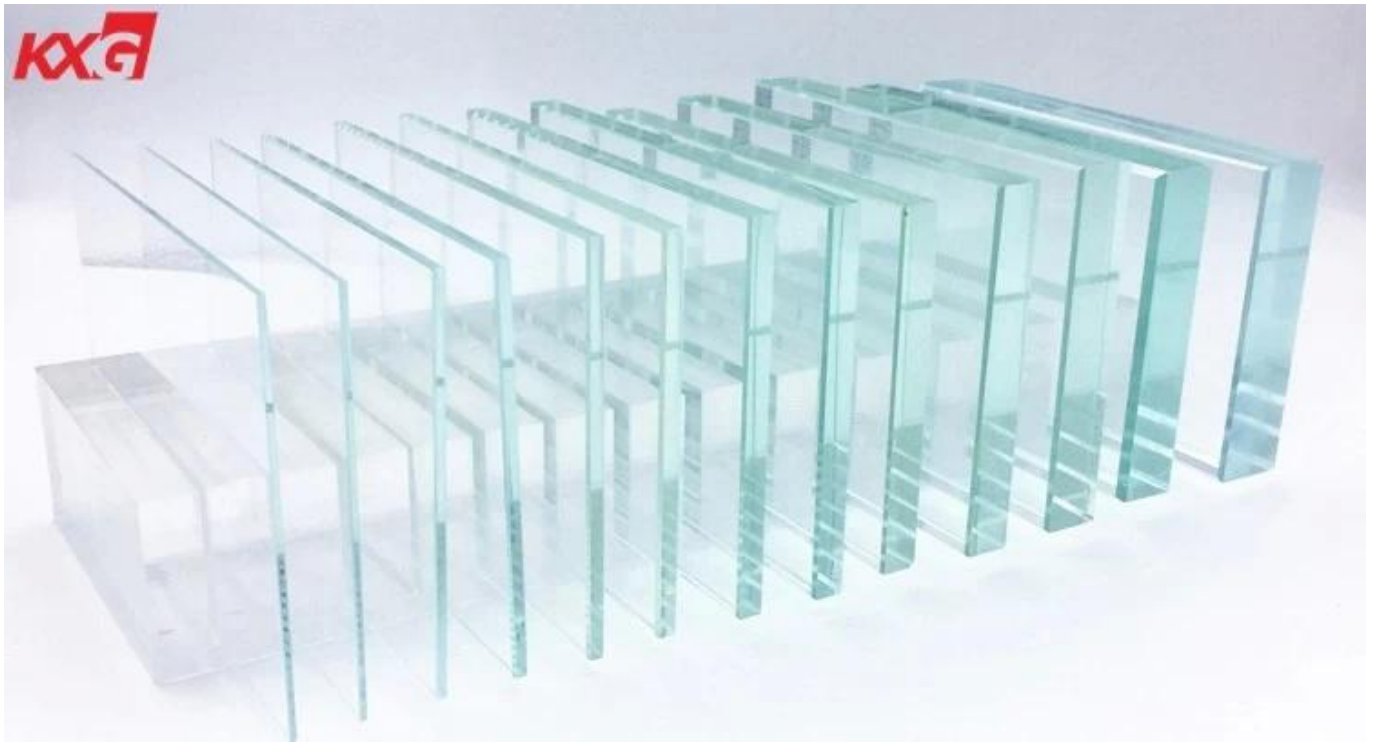

**15mm low iron safety [tempered glass](#) factory price-15mm ultra clear safety toughened glass supplier China**

**About 15mm low iron safety tempered glass**

**15mm low iron tempered glass, is high transparency glass, provide much higher light transmission and clarity than [15mm clear tempered glass](#), and it won't see any green from any angle of the glass, which makes it very popular during designers and architects.**

## Characteristics

- 15mm low iron tempered glass, is high transparency glass, provide much higher light transmission and clarity than 15mm clear tempered glass, and it won't see any green from any angle of the glass, which makes it very popular during designers and architects.
- 15mm [ultra clear toughened glass](#), is high strength glass, because it is more than 5 times stronger than normal float glass, which make it can resistant much stronger outside force attack, not easy to broken.
- 15mm super white tempered glass, is high safety glass, it won't hurt human even it is broken. Because it will become small obtuse angles granules after broken, not like regular float glass, will become sharp pieces, easy to cut human.
- Tempered glass can't be further proceed after tempering, so if need polished edges, drill holes, cut notches, etc., should be done before tempering.

## SPECIFICATION

**Size:** 15mm low iron safety glass largest size 3000\*13000mm, any custom cut size can be produced

**Shape:** Can produce any customized design shapes, such as rectangle, round, Trapezoid, square, oval