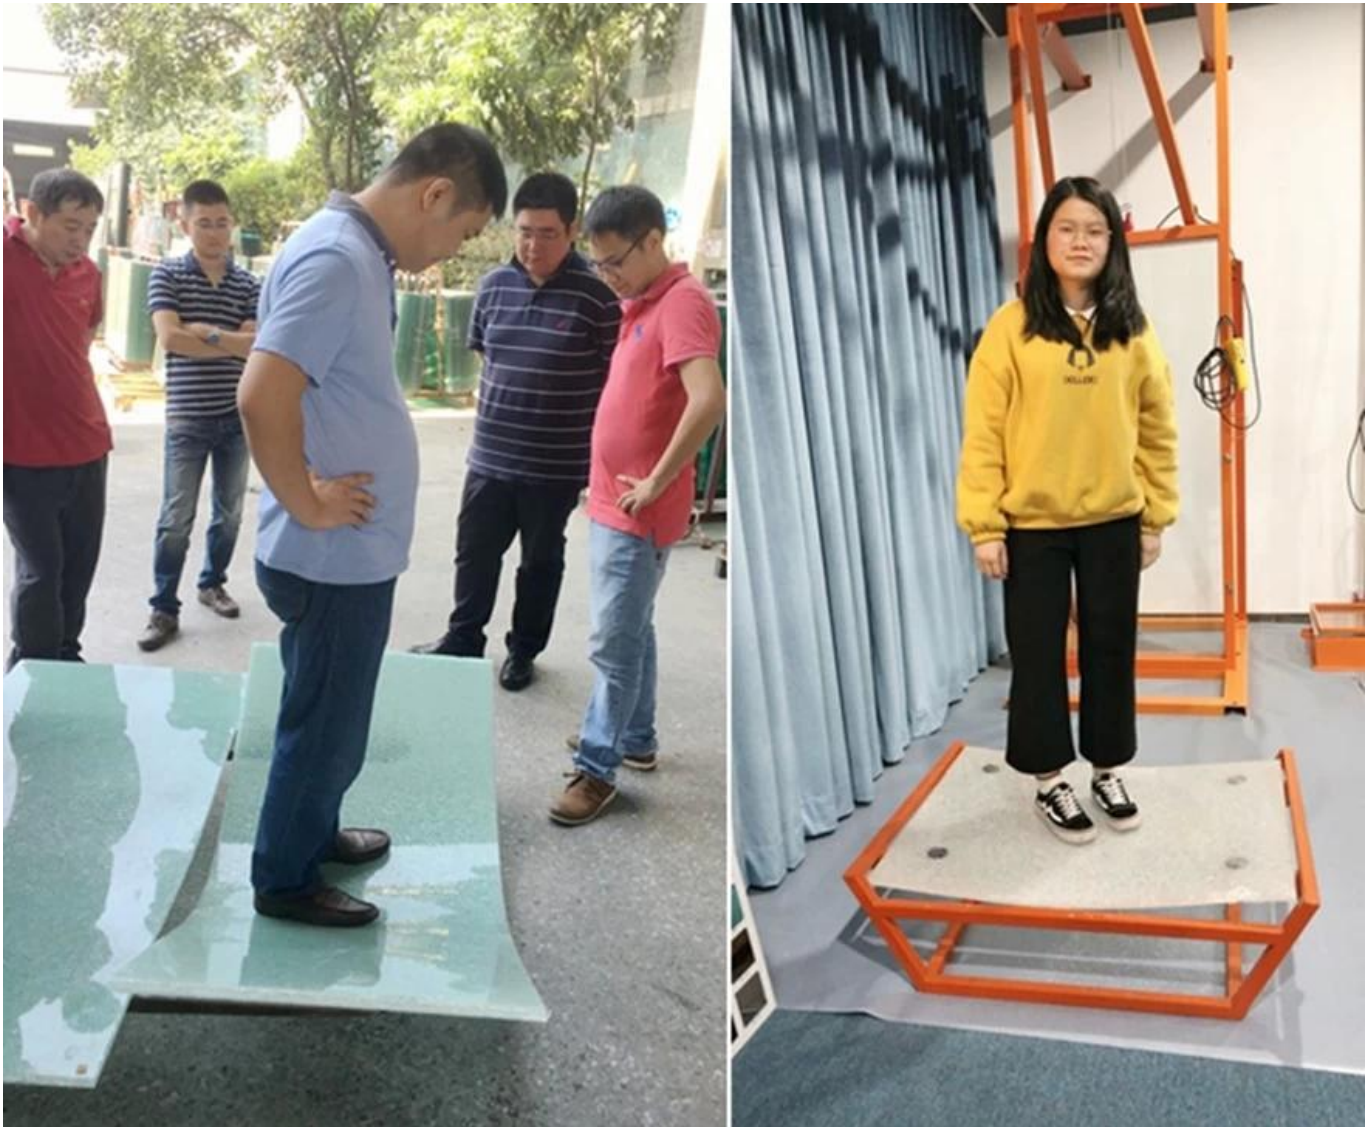

19mm+19mm clear tempered SGP laminated glass, 40.67mm clear tempered SGP laminated glass produce by KXG glass factory

40.67mm SGP Tempered Laminated Glass, 19+2.67mm+19mm SGP Toughened Laminated glass, which is a kind of safety glass, made by 2pcs of top quality 19mm tempered glass bonded together with 2.67mm SGP film. With high clarity and security, widely used for hurricane resistant windows and doors, Anti-bullet windows, bridge, skylight, floor and facades, etc.

[KXG building glass factory](#) produce 19mm+SGP+19mm clear tempered SGP laminated glass, it is used for curtain shutter. KXG has established more than 20 years. Main product is tempered glass, laminated glass, insulated glass, frosted glass and shower door glass.

SGP laminated glass information

1. [SGP laminated glass](#) made of by two or more glass panle strick with SGP safety glass film. SGP also called Sentry glass plus, which is one kind of high performance laminated material developed by Dupont, Kuraray in the end of 2014 acquired.

The applications of 19+2.67SGP+19mm SGP clear tempered laminated glass:

Due to it is one of the most safety glass, widely used for high-rise place, people safety place, included:

- 1.Hurricane resistant windows, doors and skylight
- 2.Anti-bullet windows, doors and facades
- 3.Minimally supported and open-edged railings, facades and canopies
- 4.SGP laminated glass is [safest laminated glass](#). when it broken, the people also can stand on glass. People will not fall down.