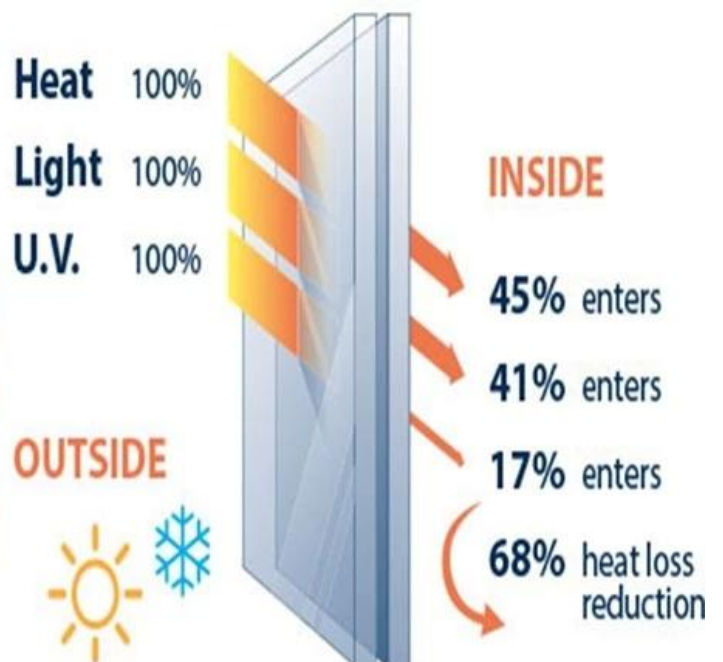

6mm+12A+6mm Clear Toughened Double Insulating Glass Units China Factory

About 6mm+12A+6mm Clear Tempered Insulated Glass (Double or Triple Glazing Glass)

6mm+12A+6mm clear tempered insulated glass unit consists of two panels 6mm clear tempered glass separated by an aluminum spacer and sealed together at the edge. The insulating airspace is filled with dry air or a noble gas, such as argon or krypton inside to slow the heat exchange and reduce noise levels. The aluminum spacer is filled with desiccant to ensure removal of any moisture in the air. The IGU is designed to keep homes warmer in the winter and cooler in the summer.

6mm+12A+6mm Clear Tempered Insulated Glass Characteristic

A Solution for Solving the Solar Heat Gain Coefficient Dilemma

The solar heat gain coefficient (SHGC) is a number that represents the fraction of solar radiation admitted through a window, both transmitted and absorbed, and subsequently released inward. The lower a window's solar heat gain coefficient, the less solar heat it transmits, which therefore leads to greater shading ability. Climates that rely heavily on air conditioning will benefit from a window product that displays a lower SHGC. As shown, the Solarban 60 unit will outperform the standard clear unit by as much as 49%.

Summer Solar Heat

Standard clear unit
Conventional aluminum spacer
Air Fill
SHGC - 0.75

Solarban 60 unit
Intercept spacer
Argon Gas Fill
SHGC - 0.38

1. Optical Performance

The 6mm+12A+6mm clear insulated glass systems has very high visible light transmittance, and low visible light reflectance;

2. Thermal Performance (Heat Proof)

The U-value is effectively lowered by double glazing units and can be further reduced by filling of inert gases like argon gas;

3.Sound Proof

Insulated glass has good sound proof function, can reduce noise by more than 30 dB;