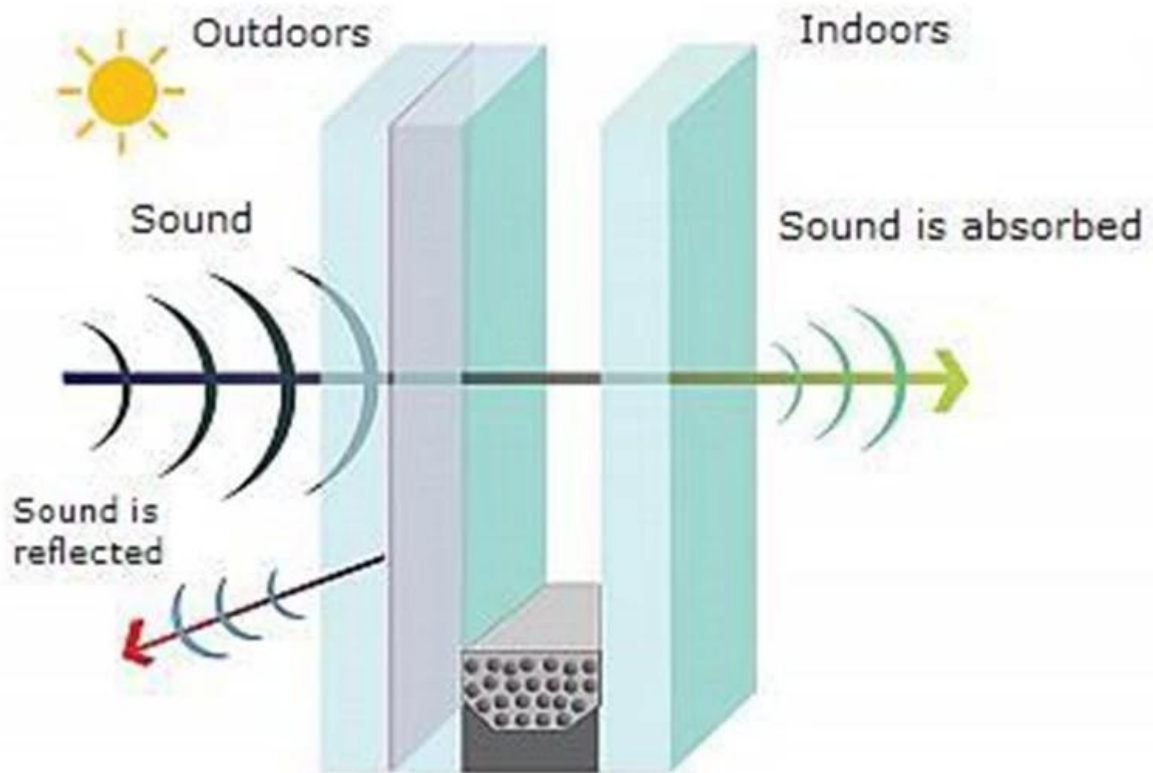

6mm+12A+6mm Clear Toughened Double Insulating Glass Units China Factory

About 6mm+12A+6mm Clear Tempered Insulated Glass (Double or Triple Glazing Glass)

6mm+12A+6mm clear tempered insulated glass unit consists of two panels 6mm clear tempered glass separated by an aluminum spacer and sealed together at the edge. The insulating airspace is filled with dry air or a noble gas, such as argon or krypton inside to slow the heat exchange and reduce noise levels. The aluminum spacer is filled with desiccant to ensure removal of any moisture in the air. The IGU is designed to keep homes warmer in the winter and cooler in the summer.

6mm+12A+6mm Clear Tempered Insulated Glass Characteristic

A Solution for Solving the Solar Heat Gain Coefficient Dilemma

The solar heat gain coefficient (SHGC) is a number that represents the fraction of solar radiation admitted through a window, both transmitted and absorbed, and subsequently released inward. The lower a window's solar heat gain coefficient, the less solar heat it transmits, which therefore leads to greater shading ability. Climates that rely heavily on air conditioning will benefit from a window product that displays a lower SHGC. As shown, the Solarban 60 unit will outperform the standard clear unit by as much as 49%.

Summer Solar Heat

Standard clear unit
Conventional aluminum spacer
Air Fill
SHGC - 0.75

Solarban 60 unit
Intercept spacer
Argon Gas Fill
SHGC - 0.38

1. Optical Performance

The 6mm+12A+6mm clear insulated glass systems has very high visible light transmittance, and low visible light reflectance;

2. Thermal Performance (Heat Proof)

The U-value is effectively lowered by double glazing units and can be further reduced by filling of inert gases like argon gas;

3.Sound Proof

Insulated glass has good sound proof function, can reduce noise by more than 30 dB;