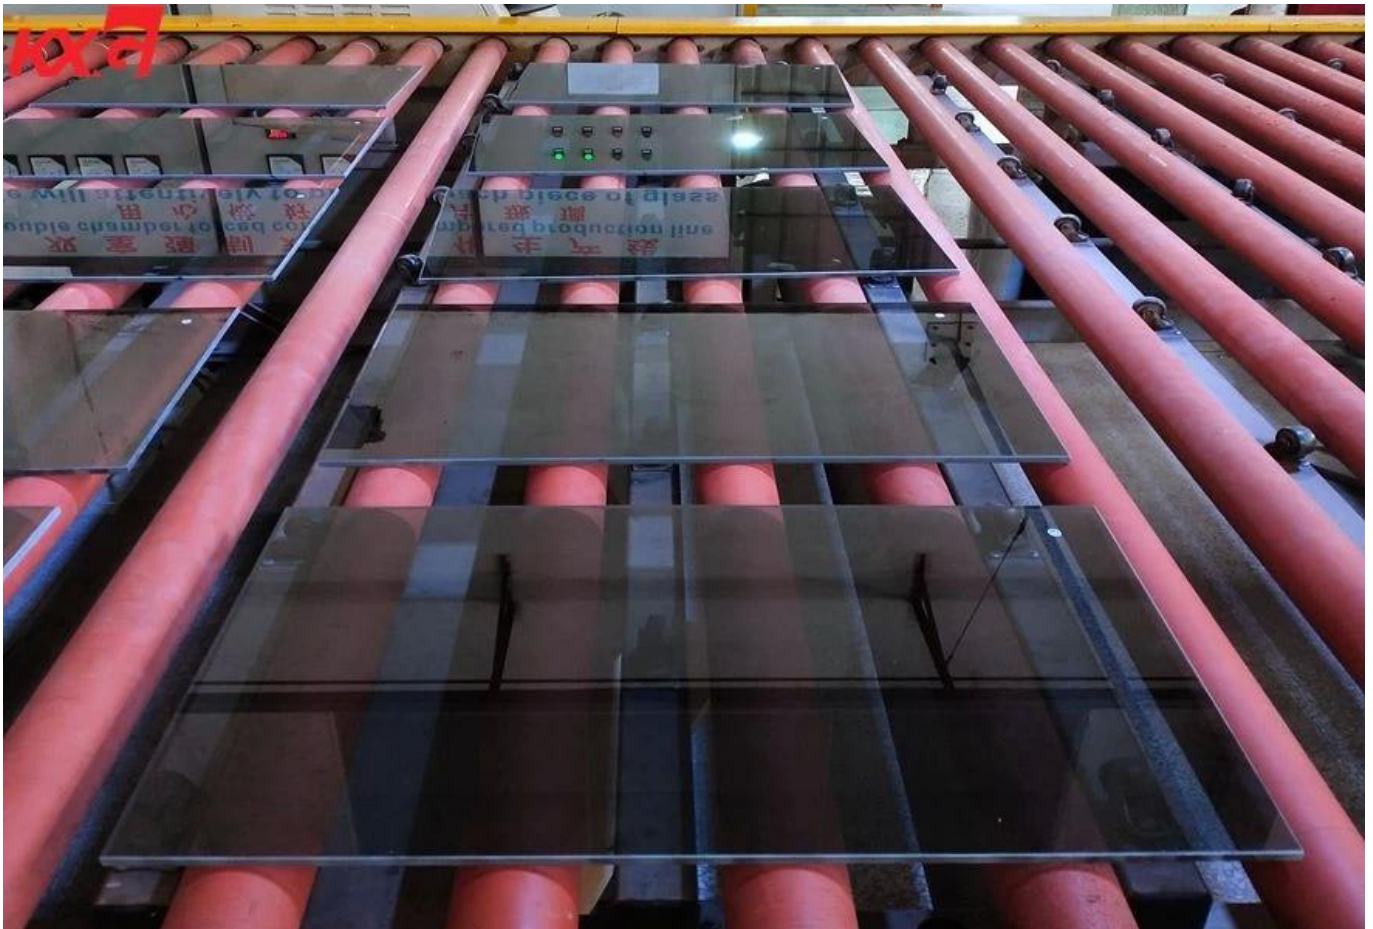

China commercial curtain wall glass factory, 6mm heat reflective glass, 6mm solar control coated glass

About 6mm clear reflective glass

6mm clear reflective glass is a product resulted from multi-metal coatings on the 6mm clear float glass as raw material. Through the application of vacuum coating, the finished product characterizes various visual effects and different optical and calorific features. This is an ordinary clear float glass with a metallic coating to reduce solar heat. This special metallic coating also produces a mirror effect, preventing the subject from seeing through the glass. It is mainly used in facades. It is ready to be cut, heat strengthened and toughened. This product is sometimes called a 'hard coat' reflective.

6mm clear reflective glass specification:

- 1.6mm clear reflective glass available standard size: 2140x3300mm, 2250x3300mm, 2140x1650mm, 2440x1650mm, 2440x3300mm, etc., customized size could be produced as per customer's requirement.
- 2.Other thickness: 4mm 5mm 5.5mm 6mm 8mm 10mm,etc.
- 3.Delivery: it takes 7-15 days after order is confirmed
- 4.Package: strong export plywood crate with powder interlayer.

Clear reflective glass application:

- Single layer cut into size use of windows
- Clear reflective glass process into tempered reflective glass and [reflective laminated glass](#),used for doors, skylight, roof, balcony, [balustrades](#), etc.
- Clear reflective glass process into insulated glass,can used for partitions,curtain wall,etc.