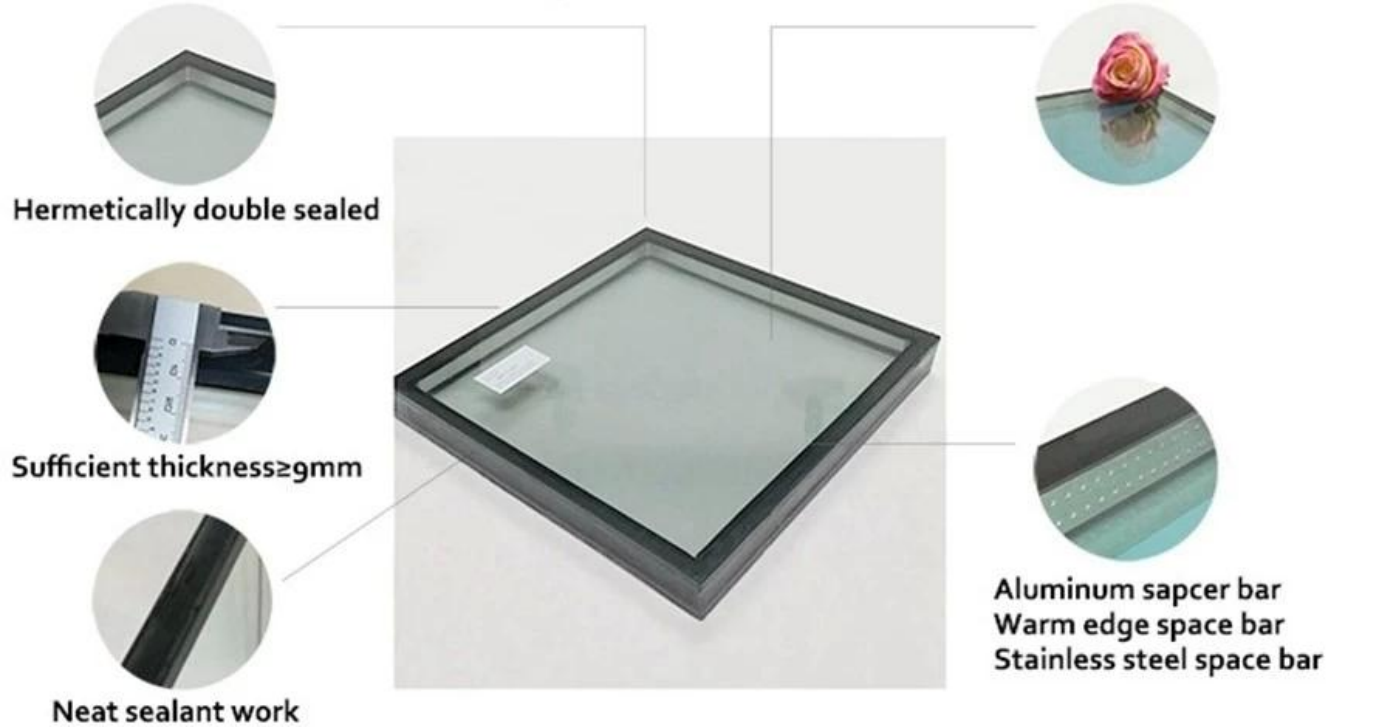

Best sillicion sealant maker: Dow Corning®

Best quality & high performance low-e coating

KXG Glass [curtain wall glass](#) features:

- 1.Solar control: It helps to keep the room warm in winter while keep cool in summer.
- 2.Glass Option: such as clear curtain wall glass, tinted curtain wall glass, reflective curtain wall glass, silkscreen curtain wall glass, [ultra clear curtain wall glass](#) etc.
- 3.Sound proof: The insluated glass can lower the voice decibels
- 4.Heat proof: The gas blocked in the glass is a poor heat transmitter that can reduce the heat transission.