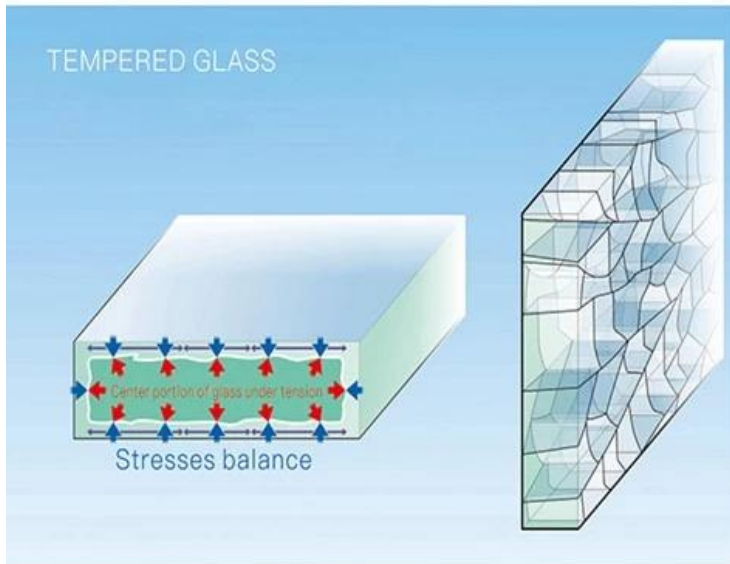

## China 12mm Silk screen printing tempered glass door, 12mm safety frameless tempered door exporters

**12mm silk screen printing tempered glass door / 12mm silk screen printing toughened glass door** is according to the silk screen principle, put the ink is printed on the surface of the flat tempered glass, and then using curing ink measures, making the pattern solid and durable. And it's a safety glass door.

### 12mm screen printing tempered glass door/12mm safety frameless tempered glass door features

1. Painted surface is smooth, easy cleaning; can maintain permanent.
2. Various colors and patterns (customizable), durable outstanding effect.
3. Use lead free safety paint, human harmless and environmental protection
4. Strength means that the impact is 4-5 times stronger than ordinary float glass.
5. It's safety and broken ingredients are harmless.

Compare normal glass with toughened glass  
钢化玻璃与普通玻璃比较

Toughened principle Surface of glass in  
compression(> 10,000 psi)  
钢化玻璃玻璃在压缩面 (> 10000 psi)

Toughened glass broken into small cubical fragments  
high safety human harmless.

Normal glass broken into big and sharp fragments  
easy hurt human.

**12mm screen printing [tempered glass door](#)/12mm safety frameless tempered glass door specification:**

Size: Maximum 3000\*8000mm, Minimum 300\*300mm