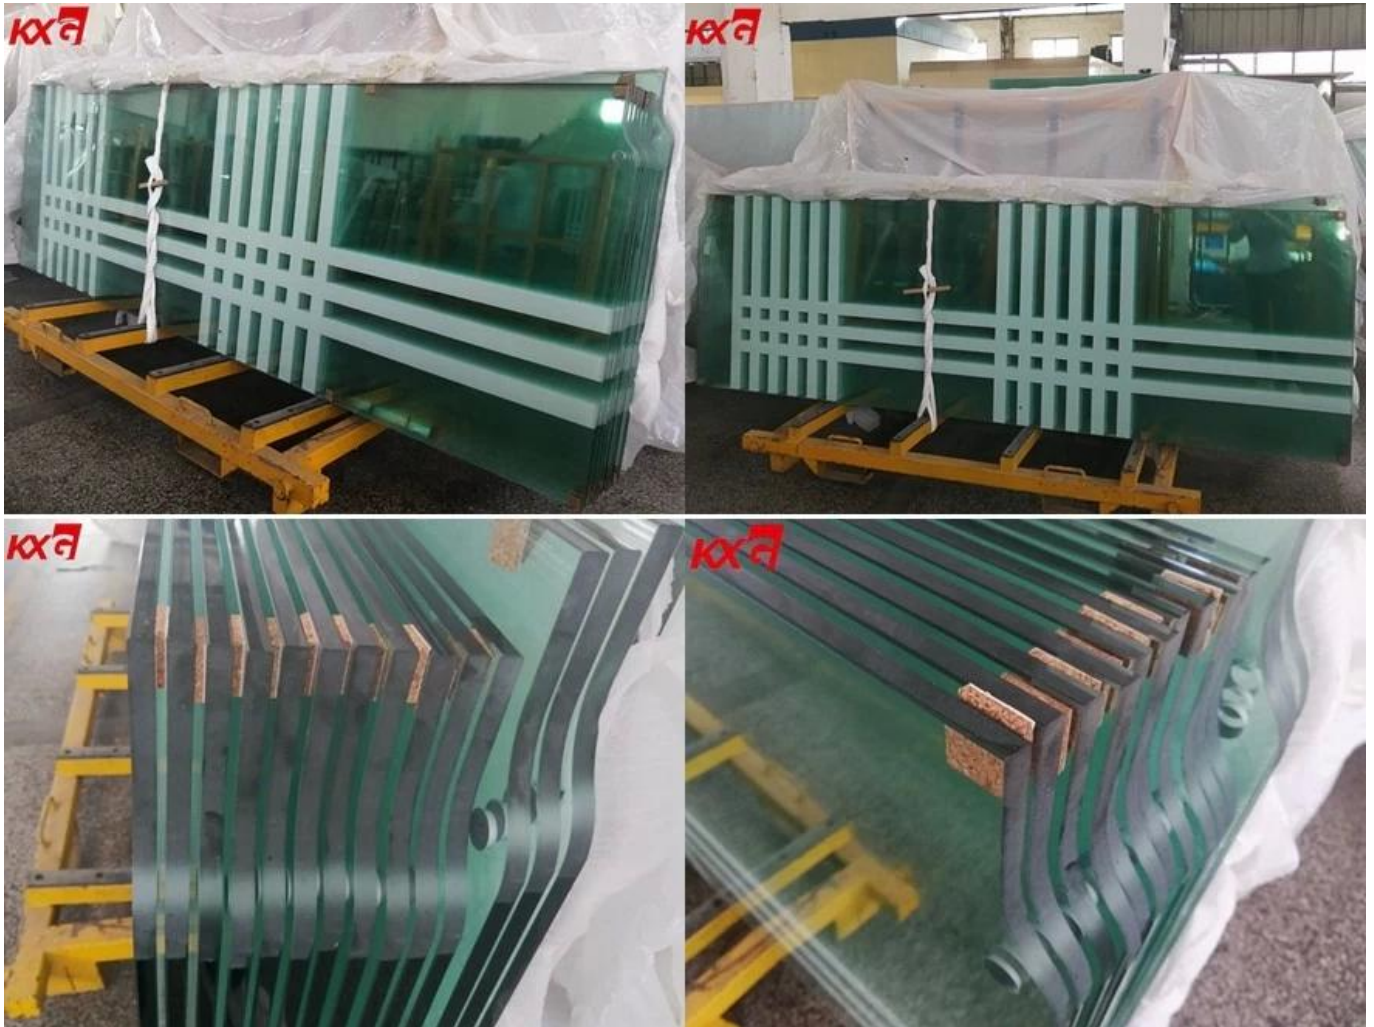

## China 12mm Silk screen printing tempered glass door, 12mm safety frameless tempered door exporters

**12mm silk screen printing tempered glass door / 12mm silk screen printing toughened glass door** is according to the silk screen principle, put the ink is printed on the surface of the flat tempered glass, and then using curing ink measures, making the pattern solid and durable. And it's a safety glass door.

### 12mm screen printing tempered glass door/12mm safety frameless tempered glass door features

1. Painted surface is smooth, easy cleaning; can maintain permanent.
2. Various colors and patterns (customizable), durable outstanding effect.
3. Use lead free safety paint, human harmless and environmental protection
4. Strength means that the impact is 4-5 times stronger than ordinary float glass.
5. It's safety and broken ingredients are harmless.

Normal glass broken into big and sharp fragments  
easy hurt human.

**12mm screen printing [tempered glass door](#)/12mm safety frameless tempered glass door specification:**

Size: Maximum 3000\*8000mm, Minimum 300\*300mm