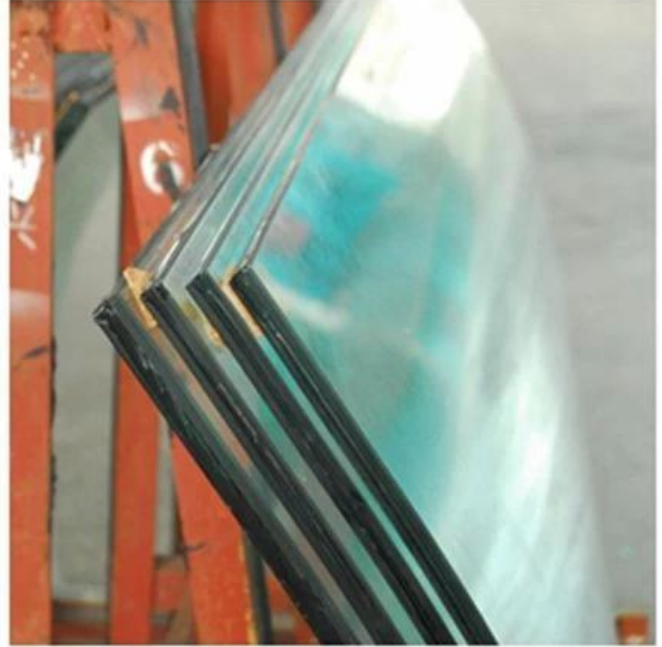

2. Sound Insulation of clear 664 thick safety laminated tempered glass

Clear 6+6+1.52 laminated tempered glass which PVB film is a kind of organic material and it can block sound waves. Therefore, the laminated safety glass offers better sound insulation performance than the

single glass with the same thickness.

3. Available shape for 13.52mm clear laminated tempered glass

13.52mm flat tempered laminated glass

13.52mm curved tempered laminated glass

4. Applications for Custom Size 13.52mm Clear Laminated Tempered Glass Panel