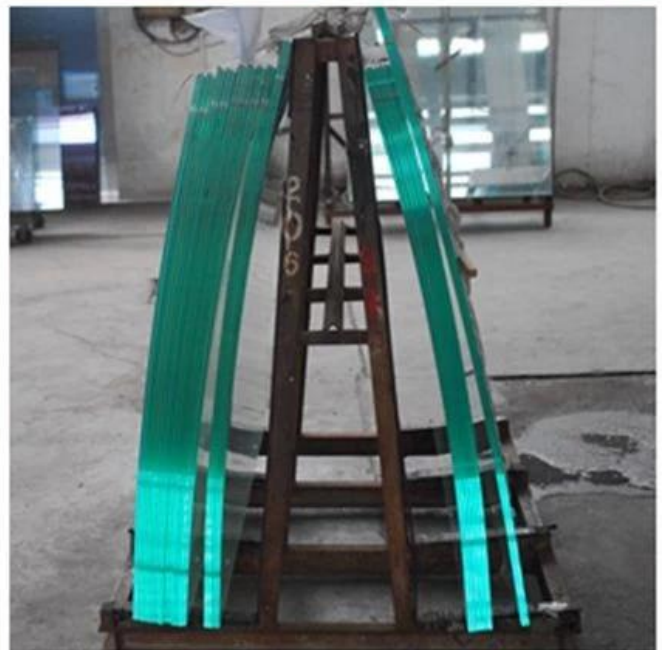

13.52 clear laminated tempered glass, 6+1.52 PVB+6 laminated tempered glass, 664 safety laminated tempered building glass factory

About 13.52mm Tempered Laminated Glass

Laminated Glass is classified as Grade A Safety Glass. 13.52mm clear laminated tempered glass is made of two panel 6mm tempered glass permanently bonded together with 1.52mm clear PVB film under a controlled, highly pressurized and industrial heating process.

2. Sound Insulation of clear 664 thick safety laminated tempered glass

Clear 6+6+1.52 laminated tempered glass which PVB film is a kind of organic material and it can block sound waves. Therefore, the laminated safety glass offers better sound insulation performance than the

single glass with the same thickness.

3. Available shape for 13.52mm clear laminated tempered glass

13.52mm flat tempered laminated glass

13.52mm curved tempered laminated glass

4. Applications for Custom Size 13.52mm Clear Laminated Tempered Glass Panel

- Interior partition wall, shower enclosure, stair handrail
- Exterior balcony, balustrade, shopfront, long corridor, skylight
- Many Others.

Production Line for 13.52mm clear laminated tempered glass

Packaging for 13.52mm Clear Laminated Tempered glass