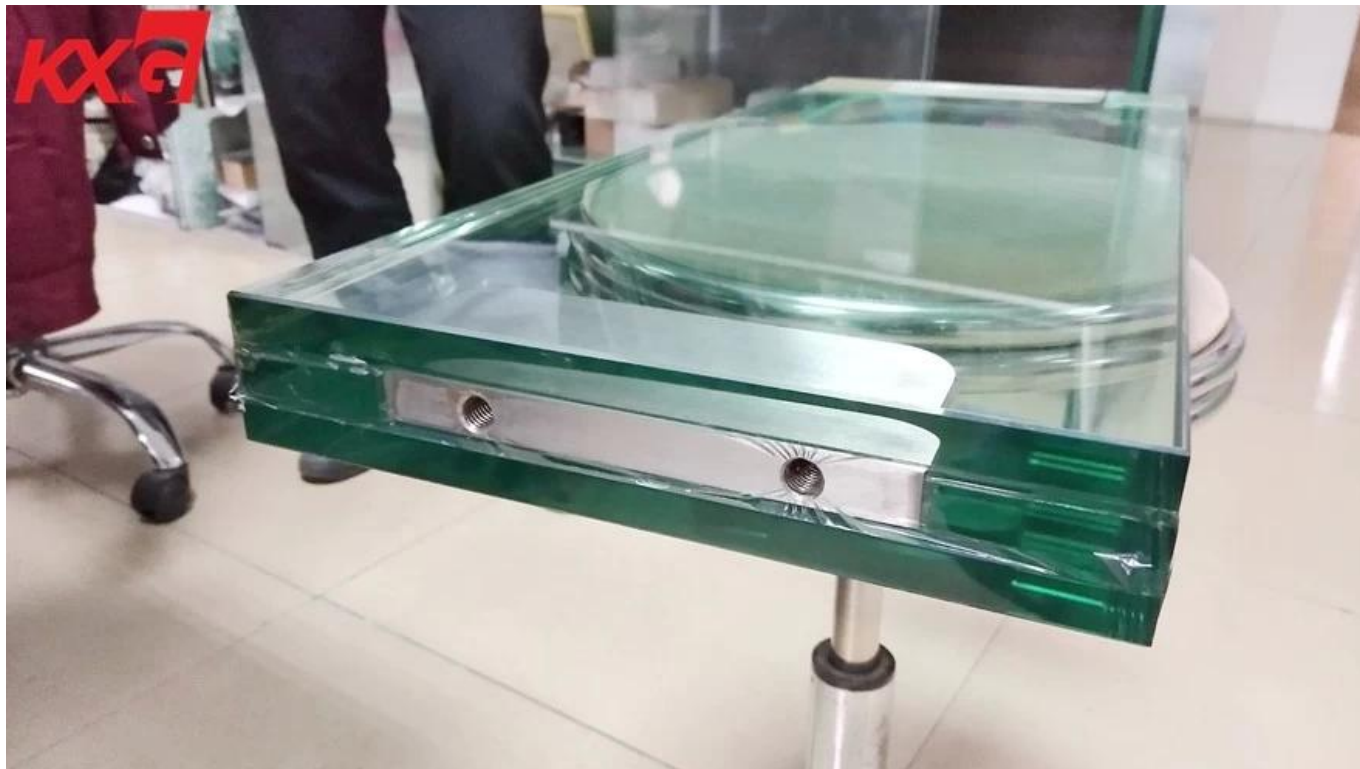

**China Kunxing Glass Factory produce Good quality
15+1.52SGP+15+1.52SGP+15mm clear tempered laminated glass,
48mm clear tempered SGP film laminated glass**

About 48mm clear tempered SGP laminated glass

1. 48mm SGP laminated glass is made of 15mm clear tempered glass +1.52mm SGP film +15mm clear tempered glass +1.52mm SGP film+ 15mm clear toughened glass.

2. SGP film has a very high strength, SGP laminated glass carrying the same thickness of the PVB sandwich bearing capacity of 2 times. The same time load and thickness of the case, SGP laminated glass bending deflection only 1/4 of [PVB laminated glass](#)

Specification

Size: Max size 3300*8000mm, custom cut sized is available

Thickness of SGP film: 0.89mm, 1.78mm, 2.76mm, 3.56mm

Deep processing: edge worked, drilling holes, cutout etc.

15mm+15mm+15mm SGP laminated glass Characteristic

SGP film, with a transparent, high mechanical strength, good impact resistance, is the safety of high glass varieties, with explosion-proof, bulletproof, anti-typhoon and other high security.

15mm+1.52 SGP+15mm+1.52 SGP+15mm tempered laminated glass Applications