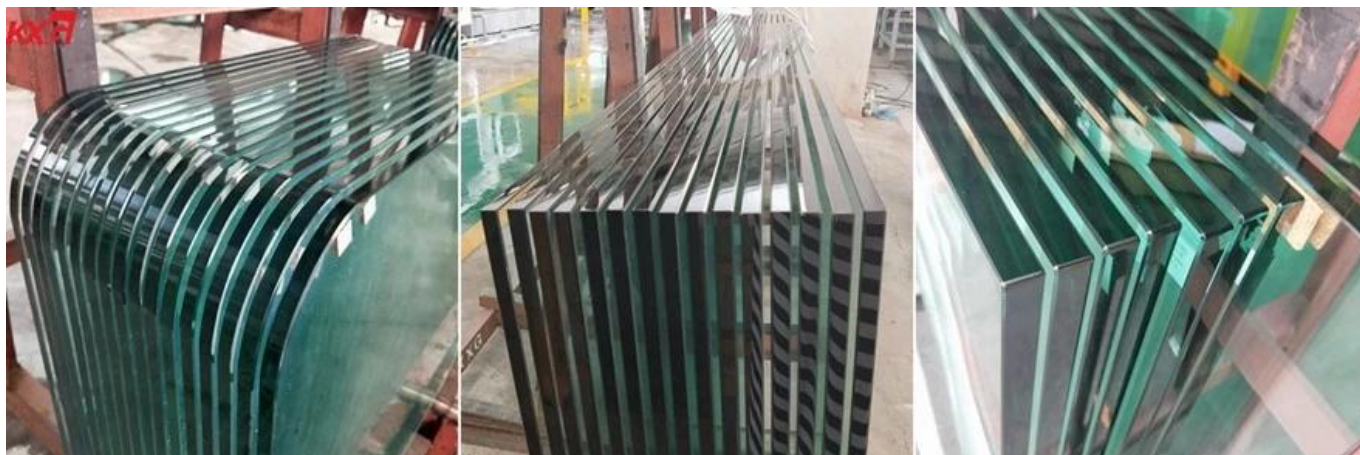

- Any other customer's special requirement can be 100% fulfilled.
- -24 hours online to offer the service for you.
- -Buy insurance for you freely for making smoothly business.

KXG balustrade glass factory 19mm tempered glass