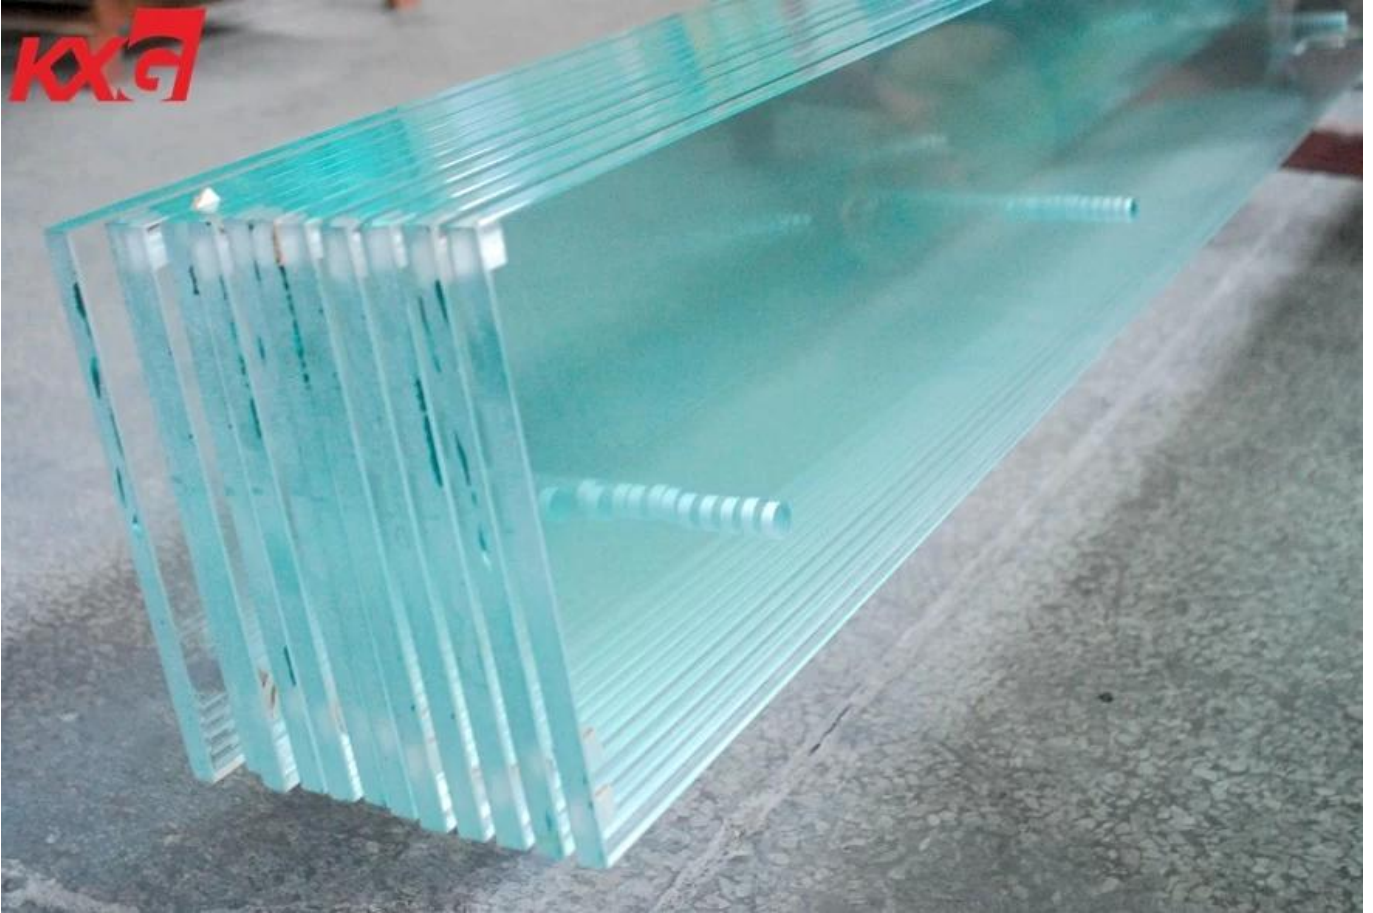

## **19mm extra clear toughened glass,19mm ultra clear tempered glass factory, 19mm low iron tempered glass supplier**

19mm extra clear tempered glass,19mm ultra clear toughened glass, 19mm super transparent tempered glass, it is deep processed by 19mm ultra clear float glass, one of the safety decorative glass, shape available in flat and curved. Compare with 19mm clear tempered glass it with high visible transmittance, widely used for high level area such as hotel tabletop, jewelry storefront, fish tank, balustrade, etc.

### **The features of 19mm extra transparent tempered glass**

1. Thickness: 19mm, other thickness available for you is 4mm 5mm 6mm 8mm 10mm 12mm 15mm ultra clear tempered glass
2. Size: Max size in 3300\*8000mm, any customized size can meet your requested
3. 19mm extra clear tempered glass, it is also can be made as 19mm extra clear painted tempered glass, 19mm extra clear printed toughened glass, 19mm low iron acid etched tempered glass, etc.
4. Finished product: 19mm low iron tempered glass, processed as 19mm extra clear heat soaked glass, 19mm+19mm low iron toughened laminated glass, etc.
5. Processing: Drill holes, cutout, polished edge, beveled edge, all need to be finished before tempering.

#### **Applications of 19mm extra clear tempered glass**

1. 19mm extra clear tempered glass, widely for balustrade, partition wall, fish tank, table top, etc.
2. 19mm extra clear toughened glass made as 19+19mm extra clear tempered laminated glass, widely for high level building, like skylight, handrail, balustrade, etc.