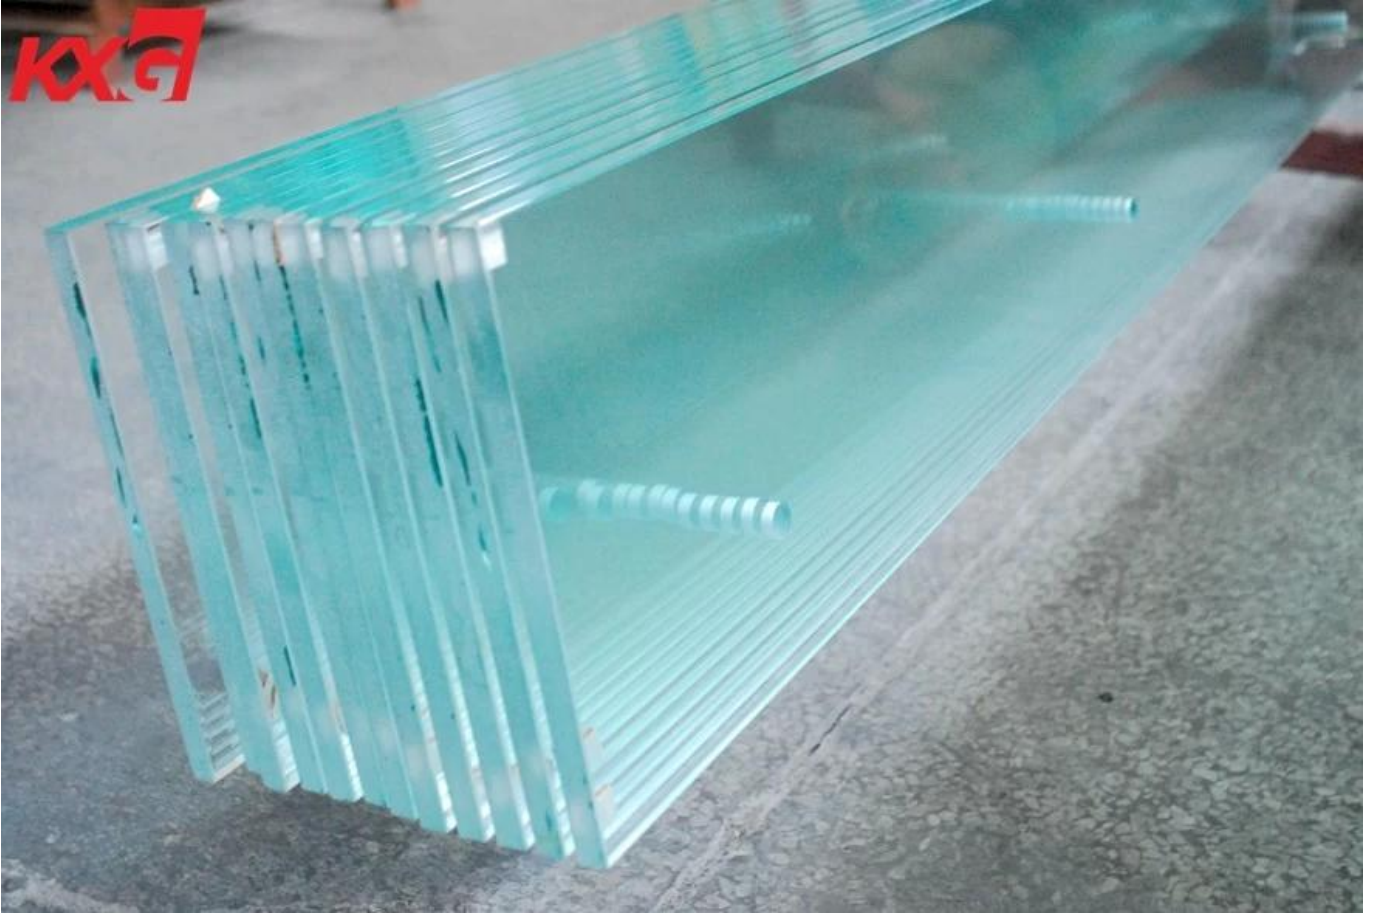

19mm extra clear toughened glass,19mm ultra clear tempered glass factory, 19mm low iron tempered glass supplier

19mm extra clear tempered glass,19mm ultra clear toughened glass, 19mm super transparent tempered glass, it is deep processed by 19mm ultra clear float glass, one of the safety decorative glass, shape available in flat and curved. Compare with 19mm clear tempered glass it with high visible transmittance, widely used for high level area such as hotel tabletop, jewelry storefront, fish tank, balustrade, etc.

The features of 19mm extra transparent tempered glass

1. Thickness: 19mm, other thickness available for you is 4mm 5mm 6mm 8mm 10mm 12mm 15mm ultra clear tempered glass
2. Size: Max size in 3300*8000mm, any customized size can meet your requested
3. 19mm extra clear tempered glass, it is also can be made as 19mm extra clear painted tempered glass, 19mm extra clear printed toughened glass, 19mm low iron acid etched tempered glass, etc.
4. Finished product: 19mm low iron tempered glass, processed as 19mm extra clear heat soaked glass, 19mm+19mm low iron toughened laminated glass, etc.
5. Processing: Drill holes, cutout, polished edge, beveled edge, all need to be finished before tempering.

Applications of 19mm extra clear tempered glass

1. 19mm extra clear tempered glass, widely for balustrade, partition wall, fish tank, table top, etc.
2. 19mm extra clear toughened glass made as 19+19mm extra clear tempered laminated glass, widely for high level building, like skylight, handrail, balustrade, etc.