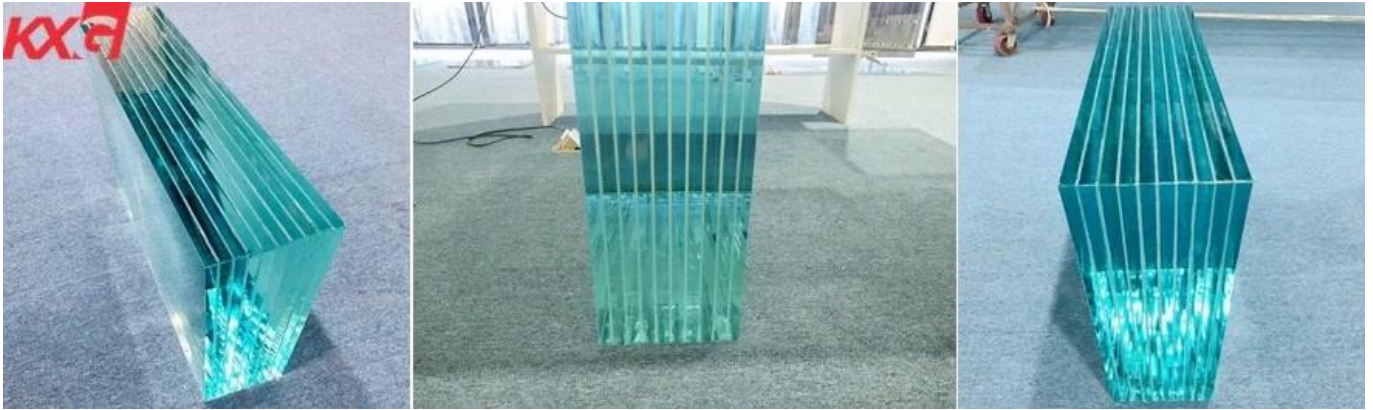

## China factory 664 884 VSG tempered laminated glass,13.52mm 17.52mm ultra clear laminated glass price

664 Super white laminated glass,it is made by 2 pieces of 6mm super white glass between the PVB film.It is the high-end decorative glass.

**Ultra clear glass**,with super high transmittance,excellent permeability,very low blasting rate.Using ultra clear glass to make as ultra clear laminated glass,not only for safety,but also decorative and makes the building more attractive.It is widely used for high-end places,such as jewelry shop,bank,office partitions,etc.

# Features of 13.52mm ultra clear toughened laminated glass

- 1.6+6mm ultra clear glass,customized size.
- 2.Cutout,drilling,beveling,all special processing need to be finished before tempering.
- 3.Max size: 3300\*8000mm.
- 4.Flat or [Curved laminated glass](#) are available.
- 5.PVB film: 4\*0.38mm. PVB color can be made according to pantone colors.

## Applications of 13.52mm extra clear laminated glass

Used for office partition wall,jewelry showcase,shop,skylight,storefronts,and so on.