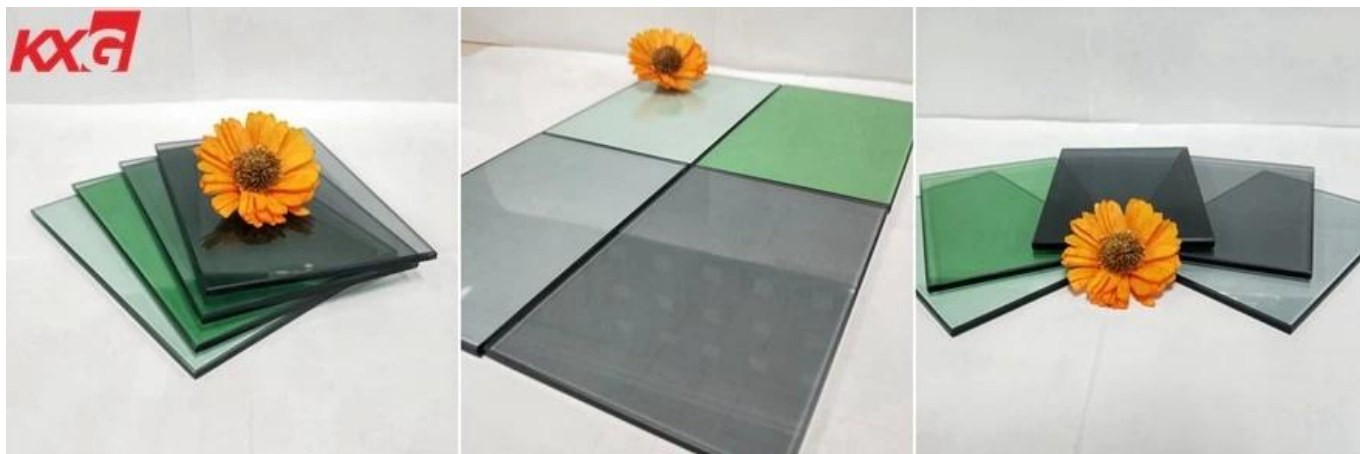

## China factory good price 4mm 4.6mm 5mm 5.5mm 6mm 8mm tempered color tinted glass

### KXG 4mm 4.6mm 5mm 5.5mm 6mm 8mm [tempered tinted glass](#) features

- 1). Perfect color series and color consistency
- 2). High light transmittance.
- 3). Sunlight and ultraviolet radiation absorbing thereby offering heat insulation and energy savings.
- 4). Enhances architectural appearance.
- 5). Used as substrate for various glazed applications.

### [Tinted glass](#) color option series

French Green (Light Green), Dark Green.

BRONZE SERIES: Euro Bronze (Light Bronze), Golden Bronze, Pink

GREY SERIES: Euro Grey (Light Grey), Dark Grey, Black,

BLUE SERIES: Dark Blue, Ford Blue (Lake Blue), Ocean Blue.

Glass Type	Visible Light	Visible Light Ref(%)	Sunlight Trans (%)	Sunlight Ref (%)	SC	Solar Energy Trans (%)
4mm Euro Grey	56.60	7.73	56.20	9.59	0.79	65.03
5mm Euro Grey	48.80	6.59	48.00	7.95	0.73	59.37
6mm Euro Grey	43.98	14.11	43.47	13.20	0.67	54.65
4mm Dark Grey	35.08	6.39	42.45	8.46	0.49	55.12
5mm Dark Grey	27.15	6.12	34.48	7.78	0.62	49.38
6mm Dark Grey	21.33	5.62	28.79	7.04	0.56	45.35
4mm Pink Glass	77.67	9.00	77.63	11.65	0.37	80.40
5mm Pink Glass	74.75	8.78	74.75	11.02	0.90	78.42
6mm Pink Glass	69.88	8.35	70.62	10.40	0.88	75.52
4mm Dark Blue	50.21	6.74	58.17	9.03	0.75	66.63
5mm Dark Blue	42.87	6.71	52.22	8.56	0.70	62.34
6mm Dark Blue	37.21	6.47	46.78	8.11	0.66	58.42
4mm Ford Blue	66.11	8.63	62.80	10.15	0.78	69.78
5mm Ford Blue	62.12	8.12	59.14	9.34	0.76	67.28
6mm Ford Blue	56.98	7.99	53.94	9.14	0.71	63.47
4mm F-Green Glass	79.37	9.37	54.70	9.17	0.72	64.02
5mm F-Green Glass	75.21	8.86	47.40	8.19	0.66	58.86
6mm F-Green Glass	72.53	8.70	42.19	8.02	0.62	55.04