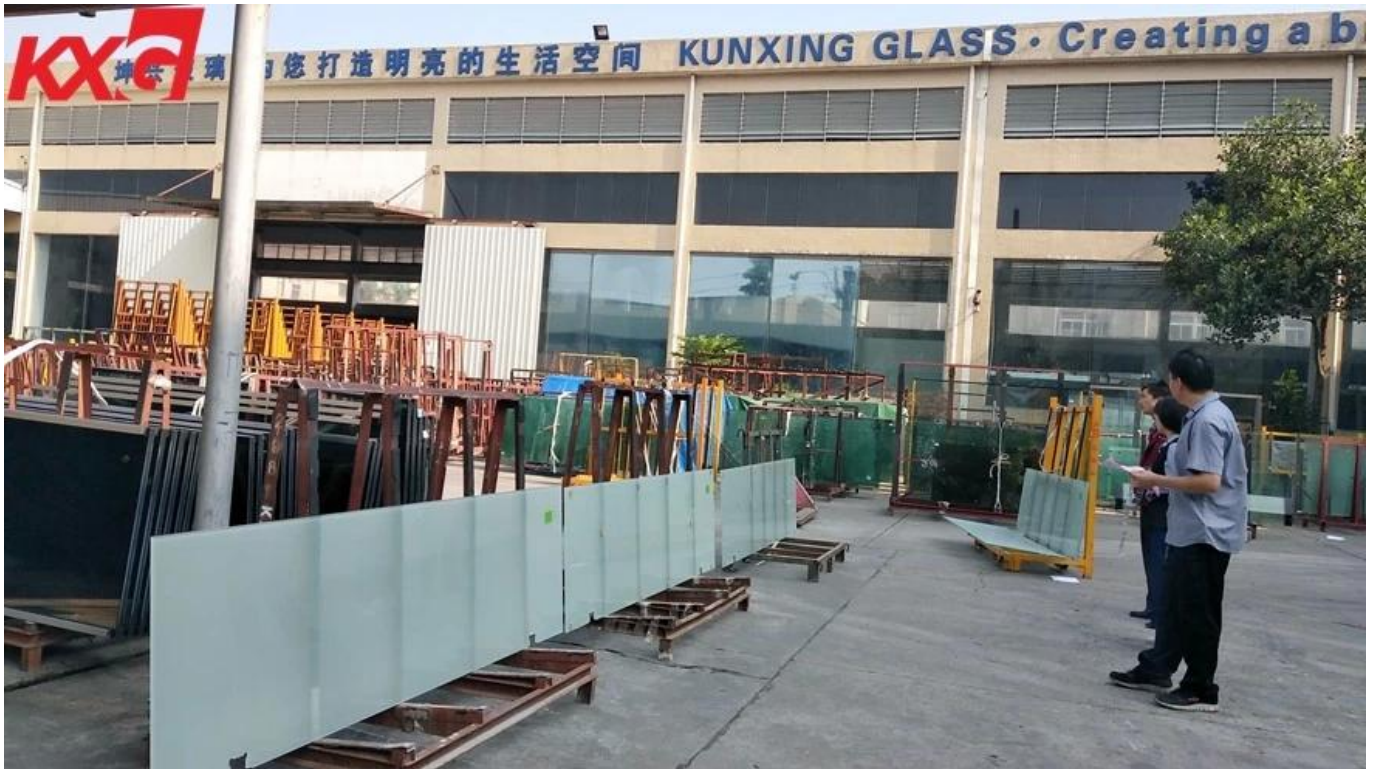

China building glass factory customized 6mm 8mm 10mm 12mm acid etched frosted tempered glass bathroom door

Frosted glass, Acid etched glass, Sandblasted glass, Translucent glass. It is the aesthetically attractive glass type and more unique for decorative the home, specially for decorative shower door, not only enlarge the shower room space, but also protect privacy. Customized 6mm 8mm 10mm 12mm frosted tempered glass more and more popular used as bathroom door glass, full misted tempered glass shower door or middle misted [toughened glass shower](#) door or 3/4" misted glass shower screen are available.