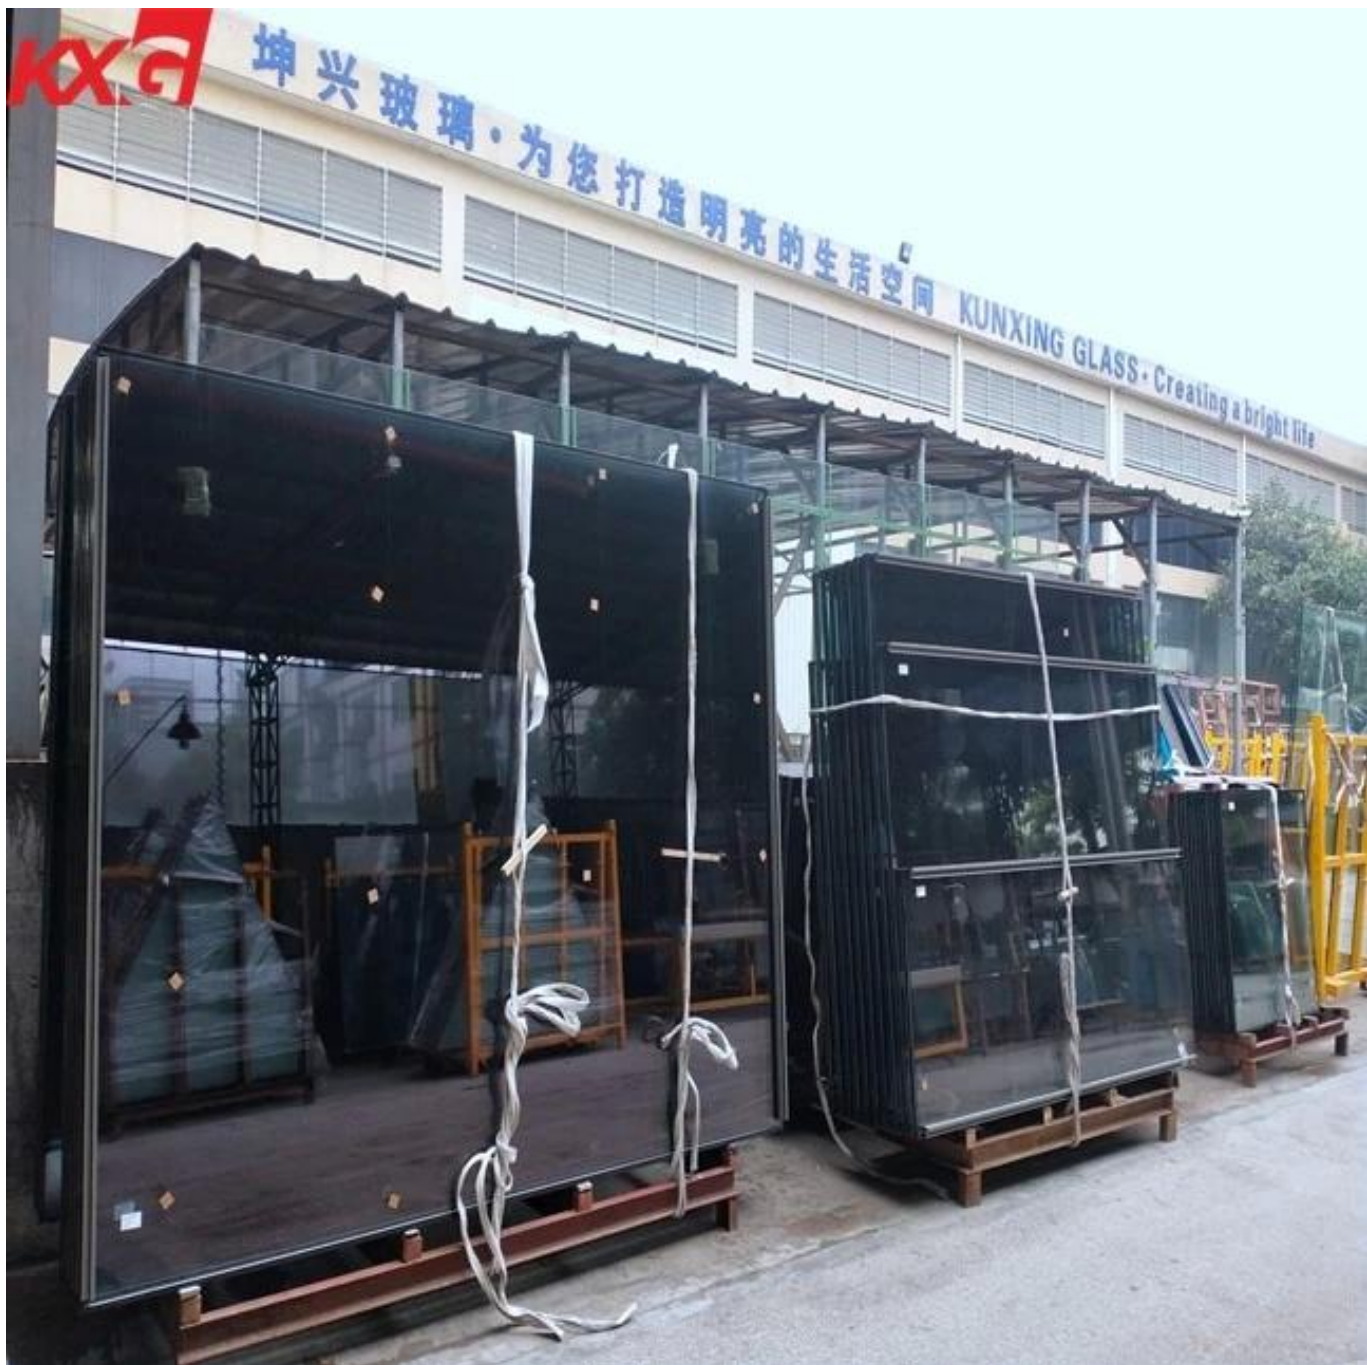

## **High quality super large jumbo size tempered safety glass, [China jumbo size toughened safety glass factory](#)**

The jumbo size glass more and more popular by the designer and proprietor, because of that the large size glass which bringing large space feeling with better visual effect. For some special design used the extra large glass can save other building material.

KXG glass group as one of Chinese famous glass factory, with many experienced on produce and customized the jumbo size glass as per clients required, we had supply so many [large size glass](#) to many project such as the Lobby of jumbo size glass wall, super market shopfront of the extra large size glass curved wall, extra large size curtain wall glass, etc.

Different thickness glass with the max size glass, such as the 4mm the market normally of max length of 3660mm, 5mm the large size of 4880mm, 6mm is 5200mm, 8mm is 6000mm, and so on. The large size glass need to customized, produce depend on the market required, so always takes long time to wait.