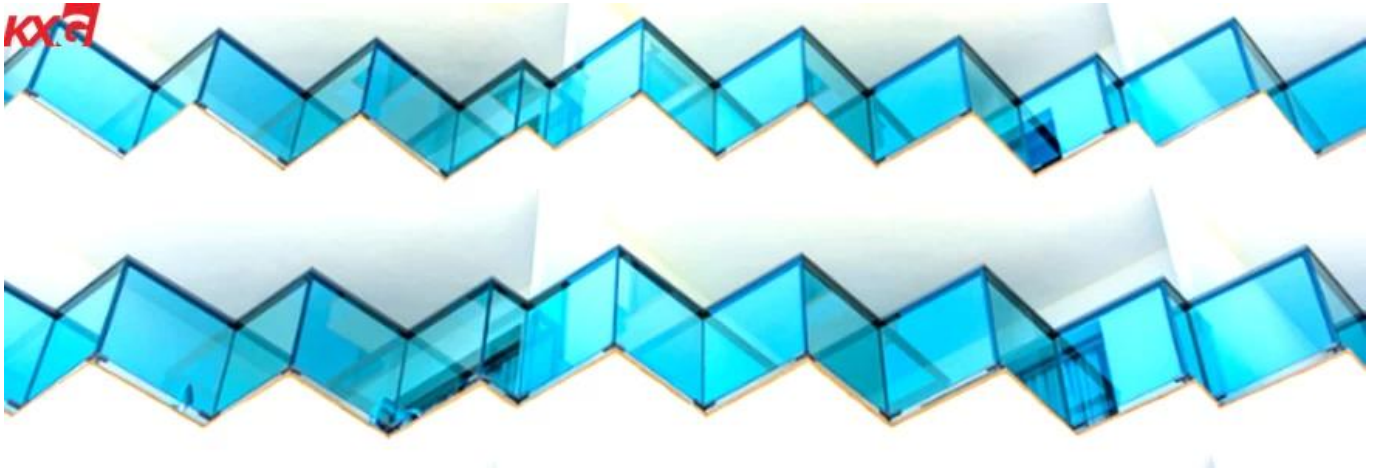

China safety balustrade glass supplier, custom 8mm 10mm 12mm 15mm flat curved balcony railing glass, stair handrail glass manufacturer

Glass balustrade, which is more and more popular used for decorative the outside or inside your home. They are not only attractive, but also more eco-friendly and safety.

The advantages of balustrade glass tempered

1. from shape, it can be curved or flat; from color, clear/ultra clear/green/blue/bronze/grey are available; They are incredibly versatile design, available in many different framing and fixing options, and in different colours and textures. you can use glass balustrades in any styles of your home.

KUNXING GLASS balustrade glass specification:

- 1.Safety glass. When glass is broken, it will nothurt people.
- 2.Available Thickness: 8mm,10mm,12mm,15mm...
- 3.Standard Size:2140*3300mm,2140*3660mm,2440*3300mm,2440*3660mm
- 4.Any shape can be produced according to your detailed drawings.
- 5.Any color is available.
- 6.Holes,polished edge,beveled edge,etc.all special processing could be done before tempering.