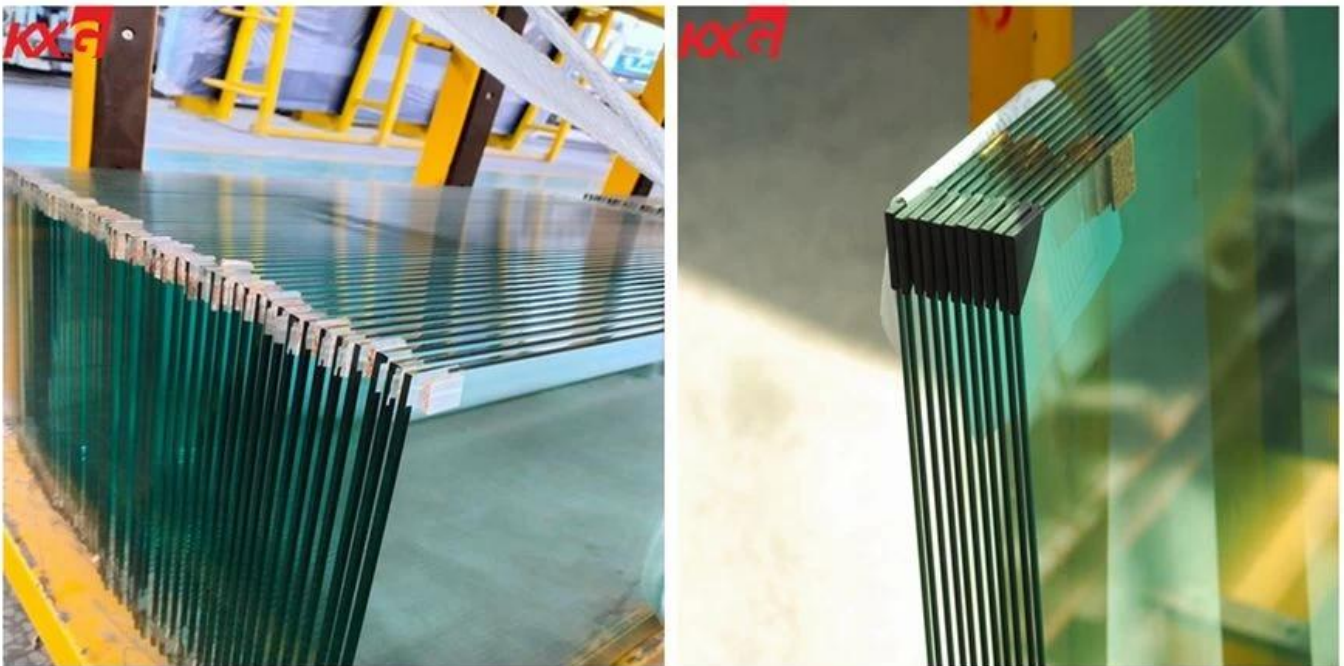

Wholesale prices 8mm tempered glass shower enclosure, 1-3 inch flat and [curved safety shower glass factory](#)

Tempered Glass Introduction

Tempered glass, also name [Toughened Glass](#), is fabricated by heating annealed glass to over 600°C and cooling it rapidly, which locks the outer surfaces of the glass in a state of high compression, and the core or center of the glass in compensating tension. It is a safety glass which is used when strength, thermal resistance and safety are important considerations.

For the shower door glass / shower enclosure glass can be flat shape or curve shape, could be tempered or laminated, can be drilling holes, notches, cut out precisely to install the fittings, as per your design drawing. The shower glass thickness normally is 4-10mm, and 5mm, 6mm, 8mm is more popular by the market.