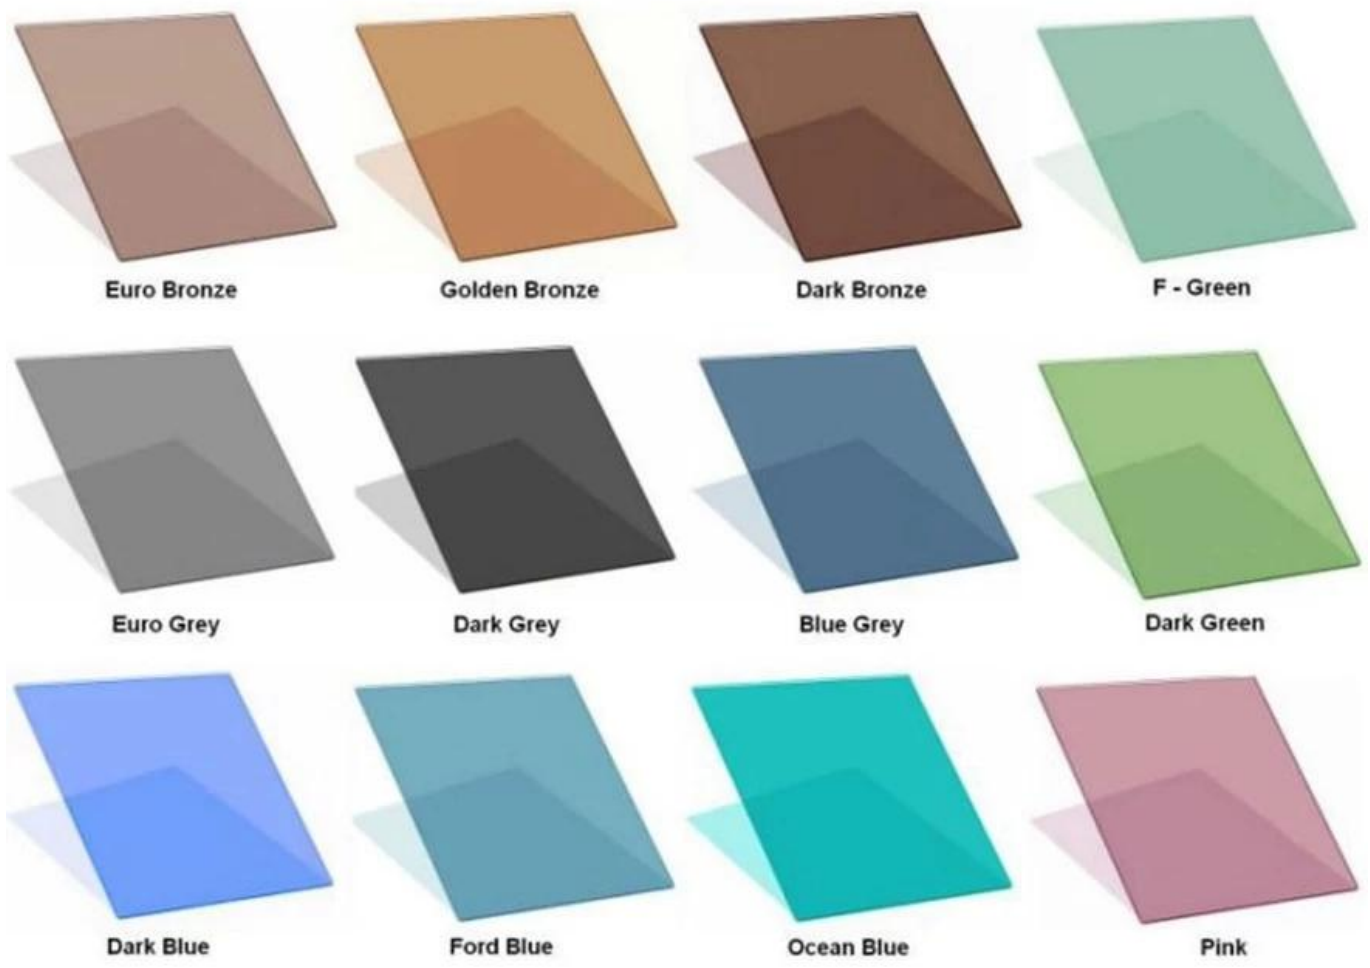

4. **Color Options:** Choose from a wide range of colors, including Euro Bronze, Golden Bronze, Dark Bronze, F - Green, Euro Grey, Dark Grey, Blue Grey, Dark Green, Dark Blue, Ford Blue, Ocean Blue, and Pink.

Blind Sizes: